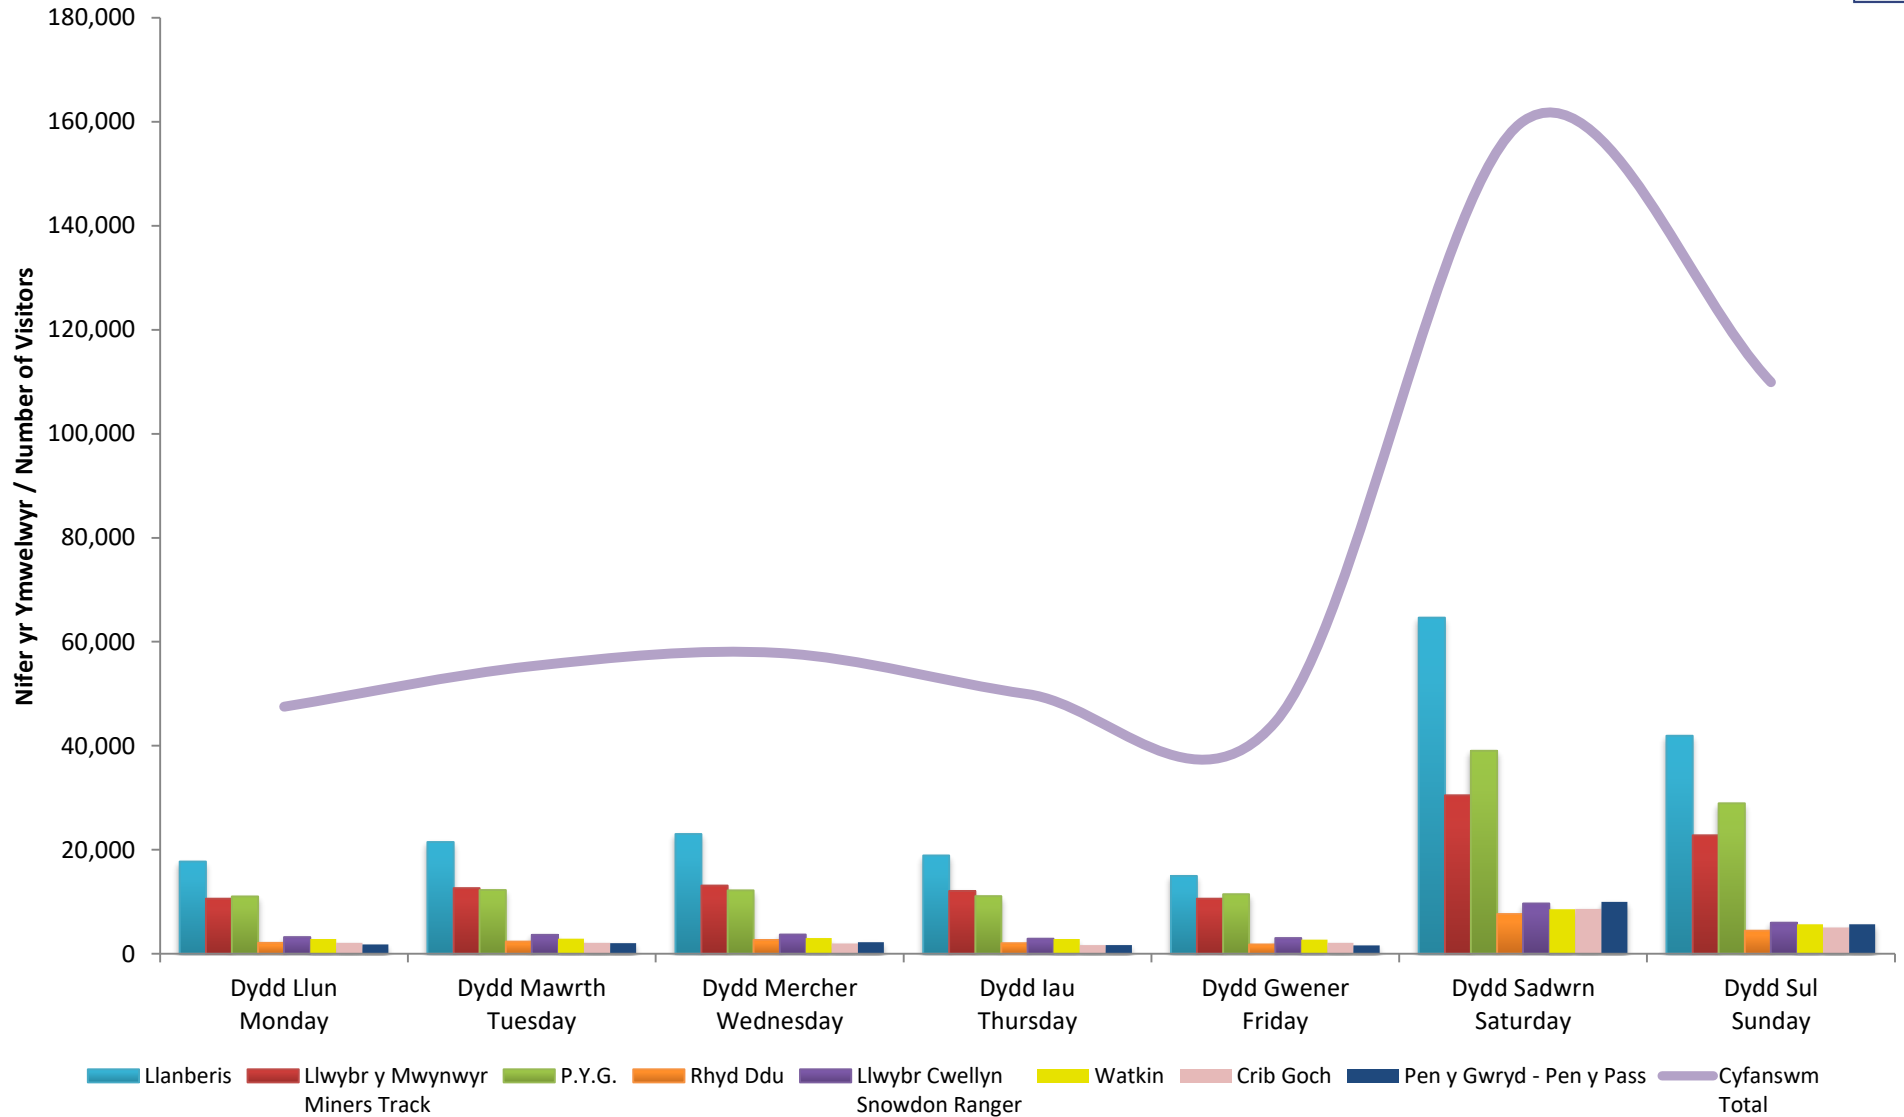

Yr Wyddfa - Ffigyrau Monitro 2017 - Ffigyrau Unffordd - Cyfanswm Dydd o'r Wythnos Snowdon - Visitor Monitoring 2017 - One-Way Figures - Day of Week Totals