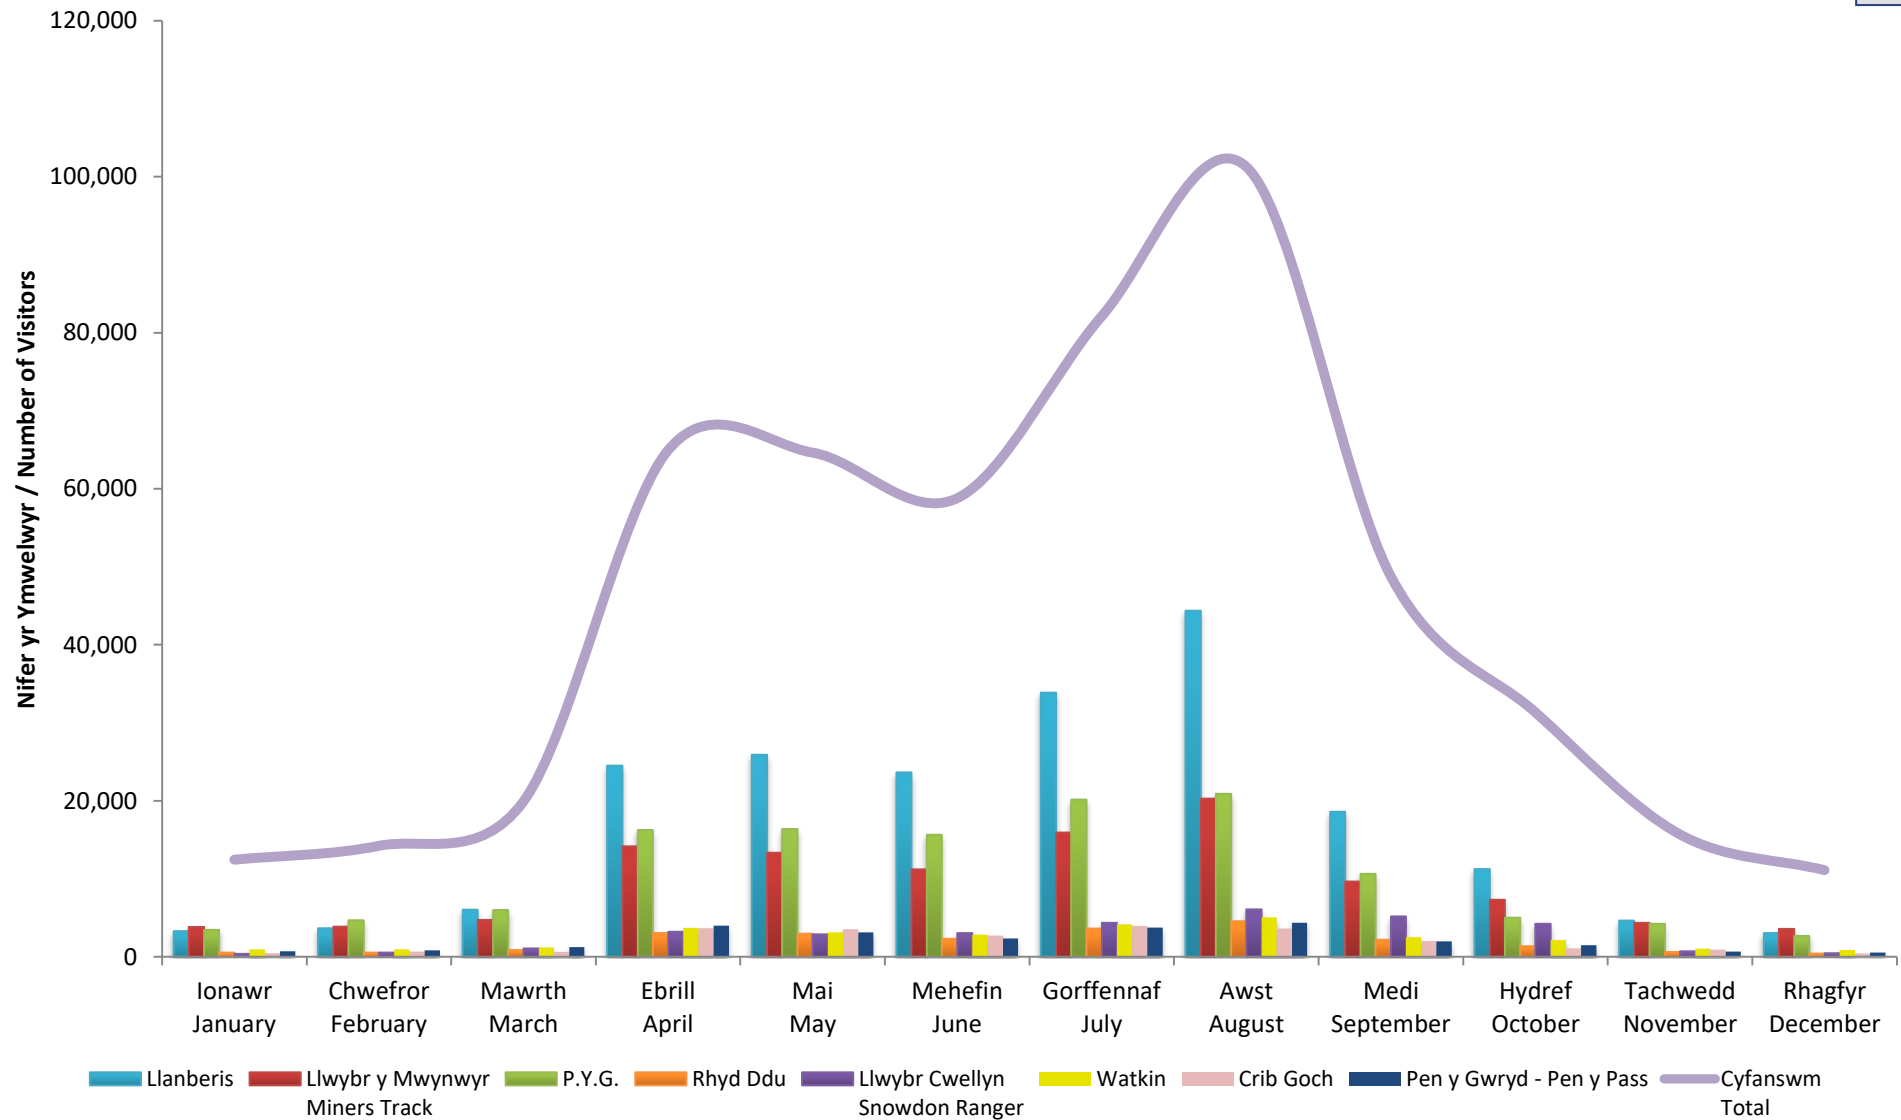

Yr Wyddfa - Ffigyrau Monitro 2017 - Ffigyrau Unffordd - Cyfanswm Misol Snowdon - Visitor Monitoring 2017 - One-Way Figures - Monthly Totals