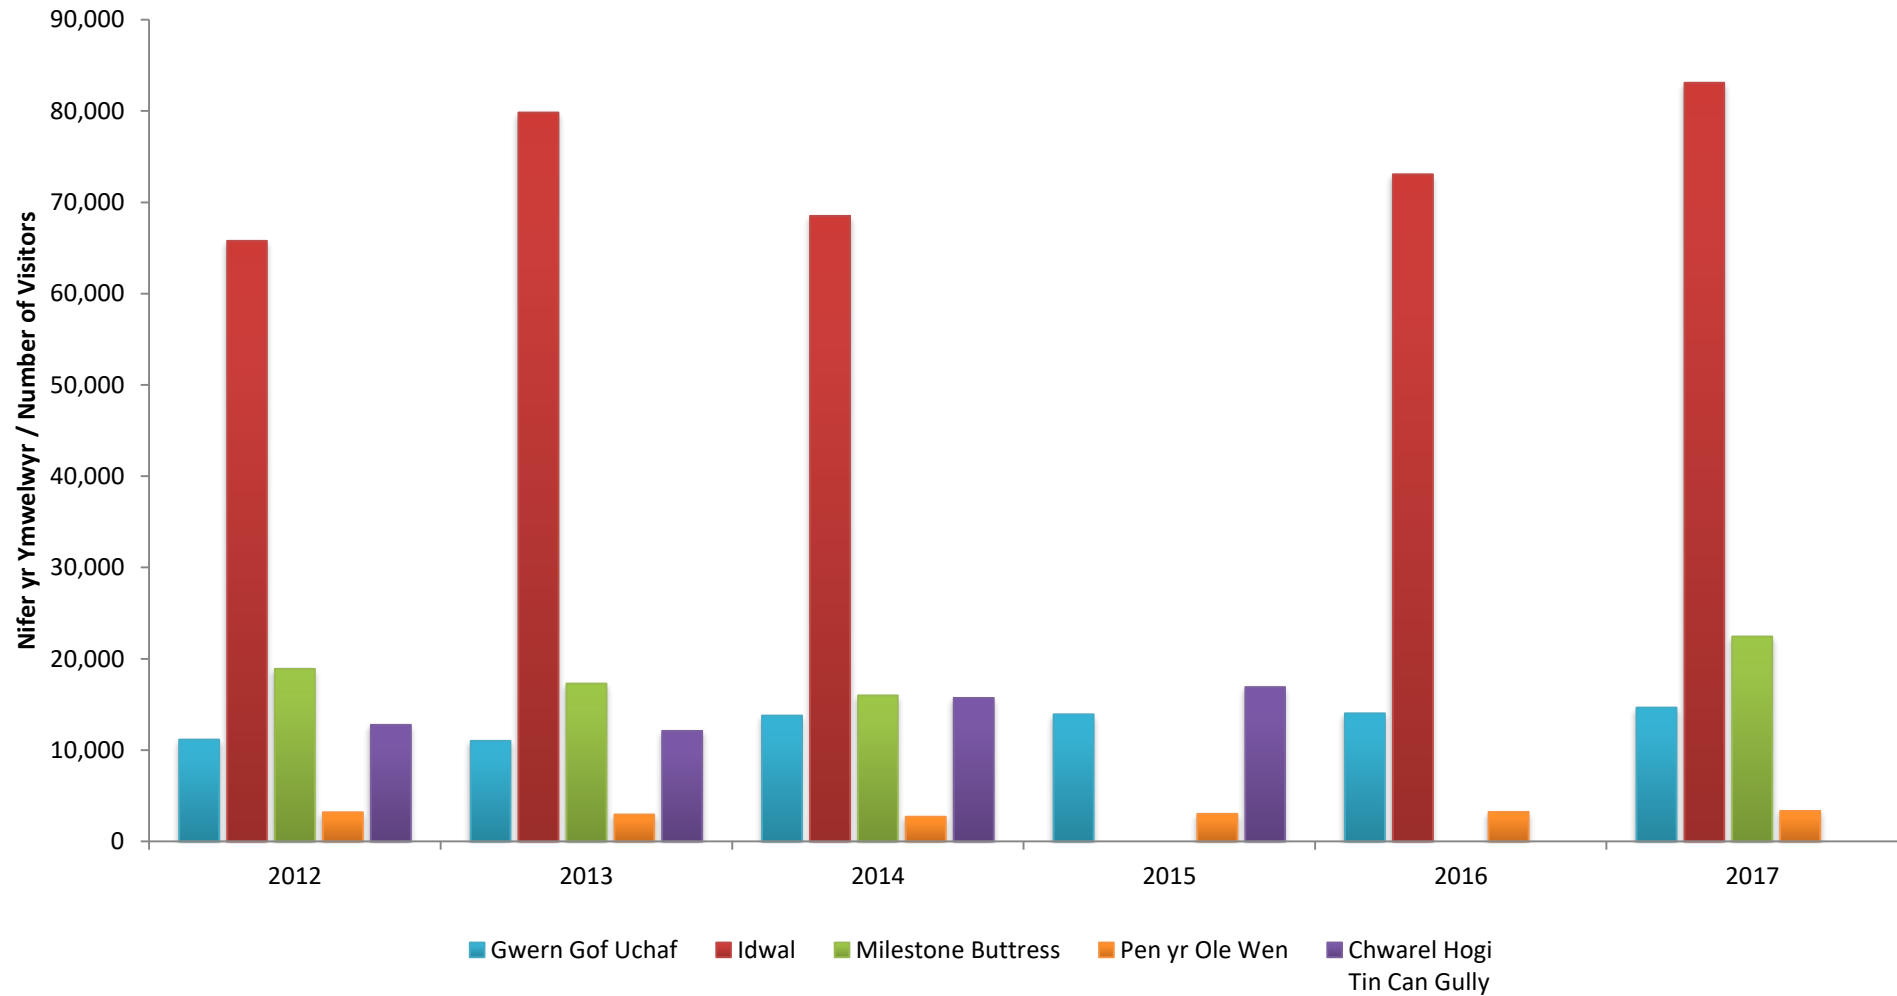

Ogwen ac Idwal - Ffigyrau Monitro 2017 - Ffigyrau Unffordd - Cymhariaeth Blynnyddol - 2012 i 2017
Ogwen & Idwal - Visitor Monitoring 2017 - One-Way Figures - Yearly Comparison - 2012 to 2017