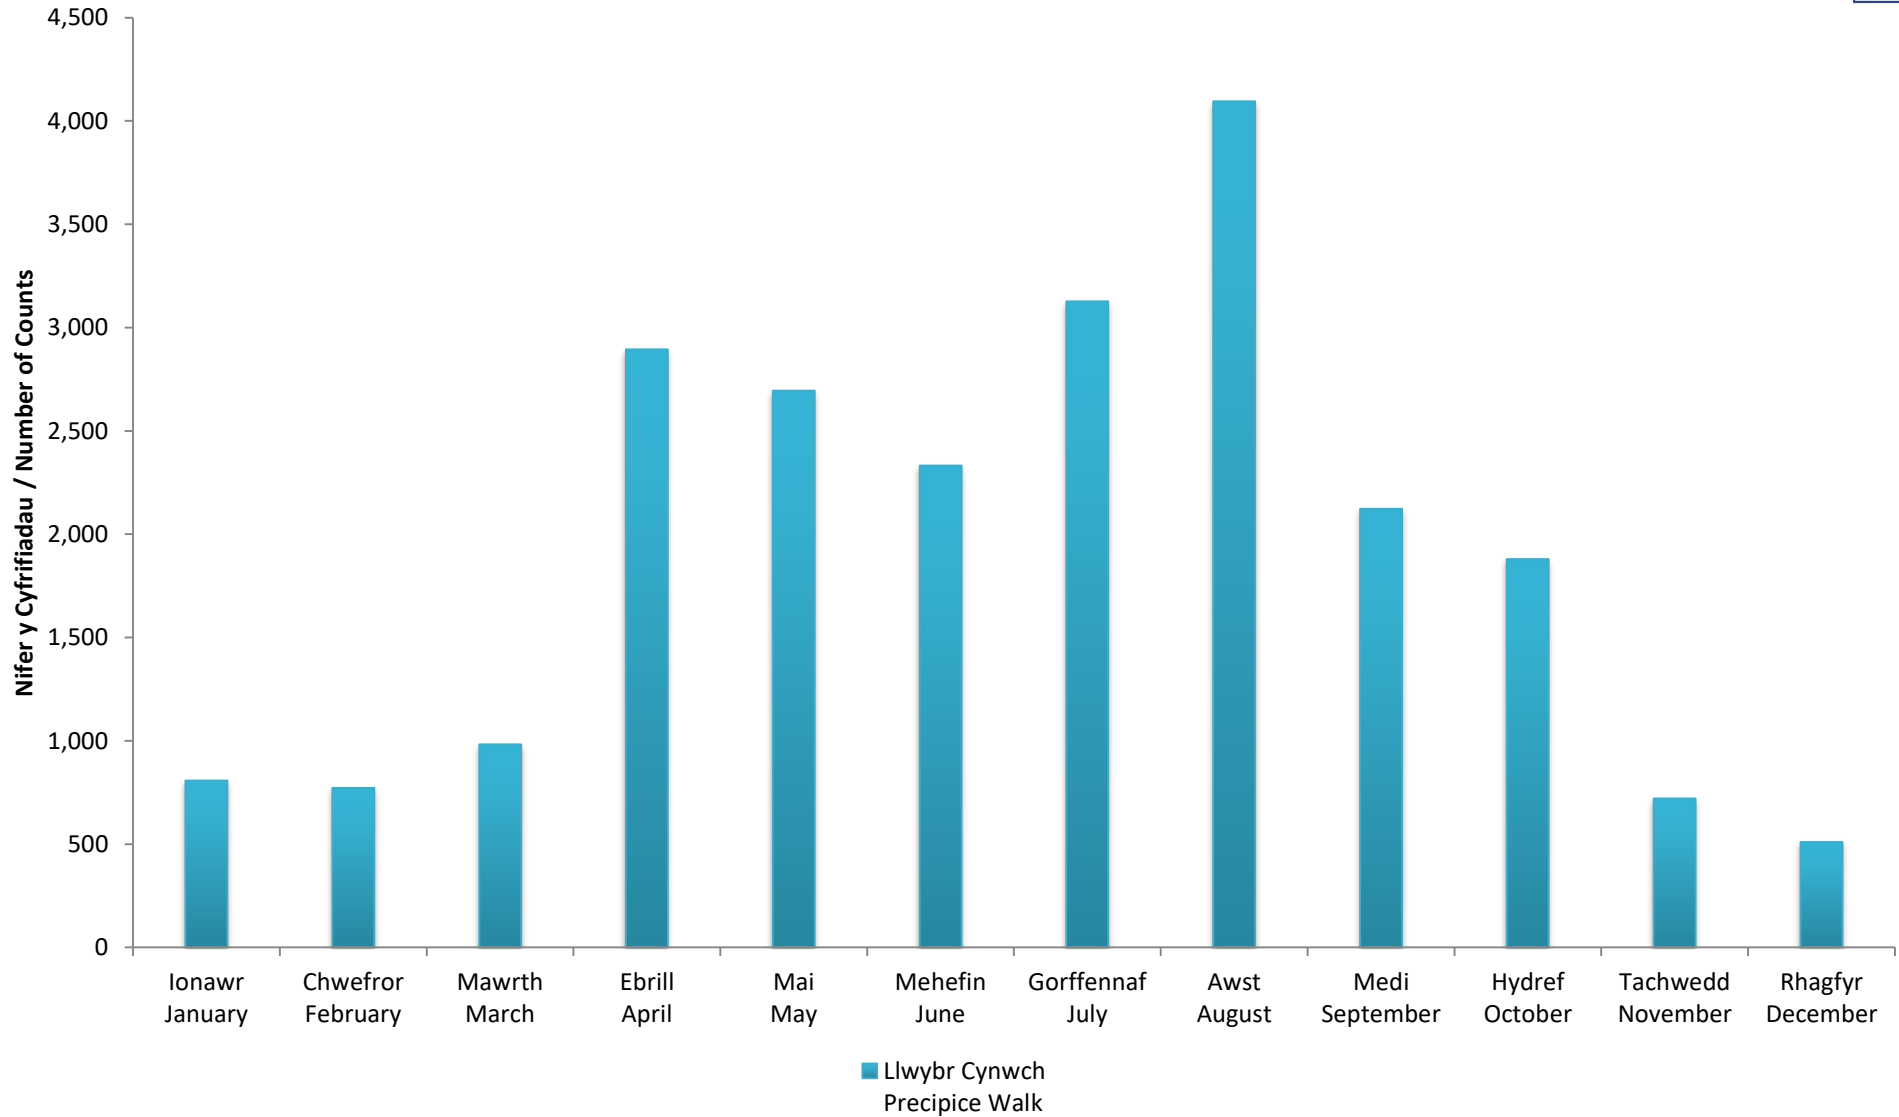

Llwybrau Eraill - Ffigyrau Monitro 2017 - Ffigyrau Cyfan - Cyfanswm Misol
Other Routes - Visitor Monitoring 2017 - Total Figures - Monthly Totals