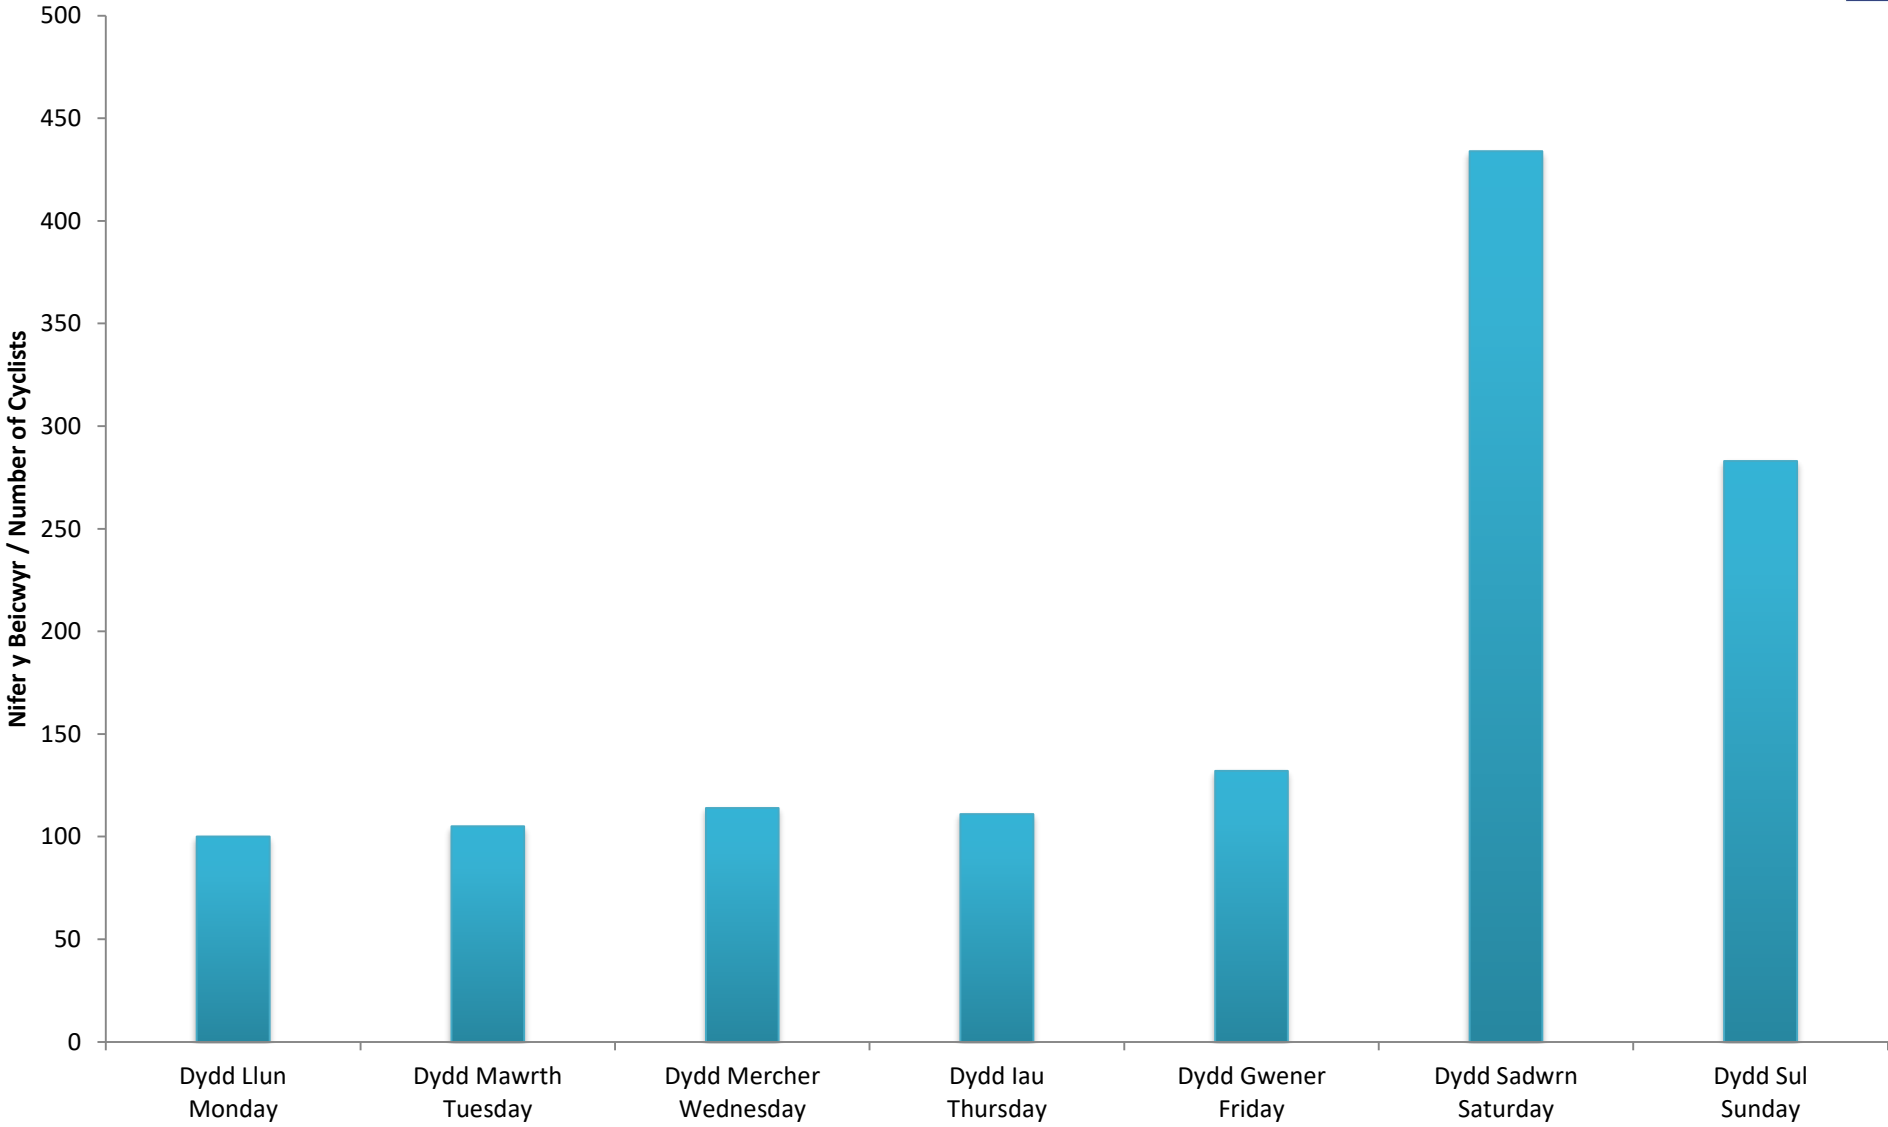

Beicwyr Llanberis - Ffigyrau Monitro 2017 - Ffigyrau Unffordd - Cyfanswm Dydd o'r Wythnos
Llanberis Cyclists - Visitor Monitoring 2017 - One-Way Figures - Day of Week Totals

Beicwyr Llanberis - Ffigyrau Monitro 2017 - Ffigyrau Unffordd - Awr o'r Dydd - Cytundeb Beicio Gwirfoddol
Llanberis Cyclists - Visitor Monitoring 2017 - One-Way Figures - Hour of Day - Voluntary Cycling Agreement

Awr Hour	Cyn y Cytundeb Before the Agreement 01/01/2017 - 30/04/17	Yn Ystod y Cytundeb During the Agreement 01/05/2017 - 30/09/2017	Ar Ôl y Cytundeb After the Agreement 01/10/2017 - 31/12/17	Cyfanswm Total
0-1	0	2	0	2
1-2	1	4	0	5
2-3	0	5	0	5
3-4	1	6	0	7
4-5	4	5	0	9
5-6	3	14	1	18
6-7	2	41	1	44
7-8	7	35	2	44
8-9	15	32	14	61
9-10	31	58	32	121
10-11	41	52	36	129
11-12	30	35	44	109
12-13	27	30	37	94
13-14	28	33	24	85
14-15	37	51	24	112
15-16	38	63	17	118
16-17	28	61	12	101
17-18	22	60	8	90
18-19	9	31	3	43
19-20	4	32	0	36
20-21	4	31	1	36
21-22	0	17	0	17
22-23	0	3	1	4
23-24	0	0	0	0
Cyfanswm Total	332	701	257	1,290