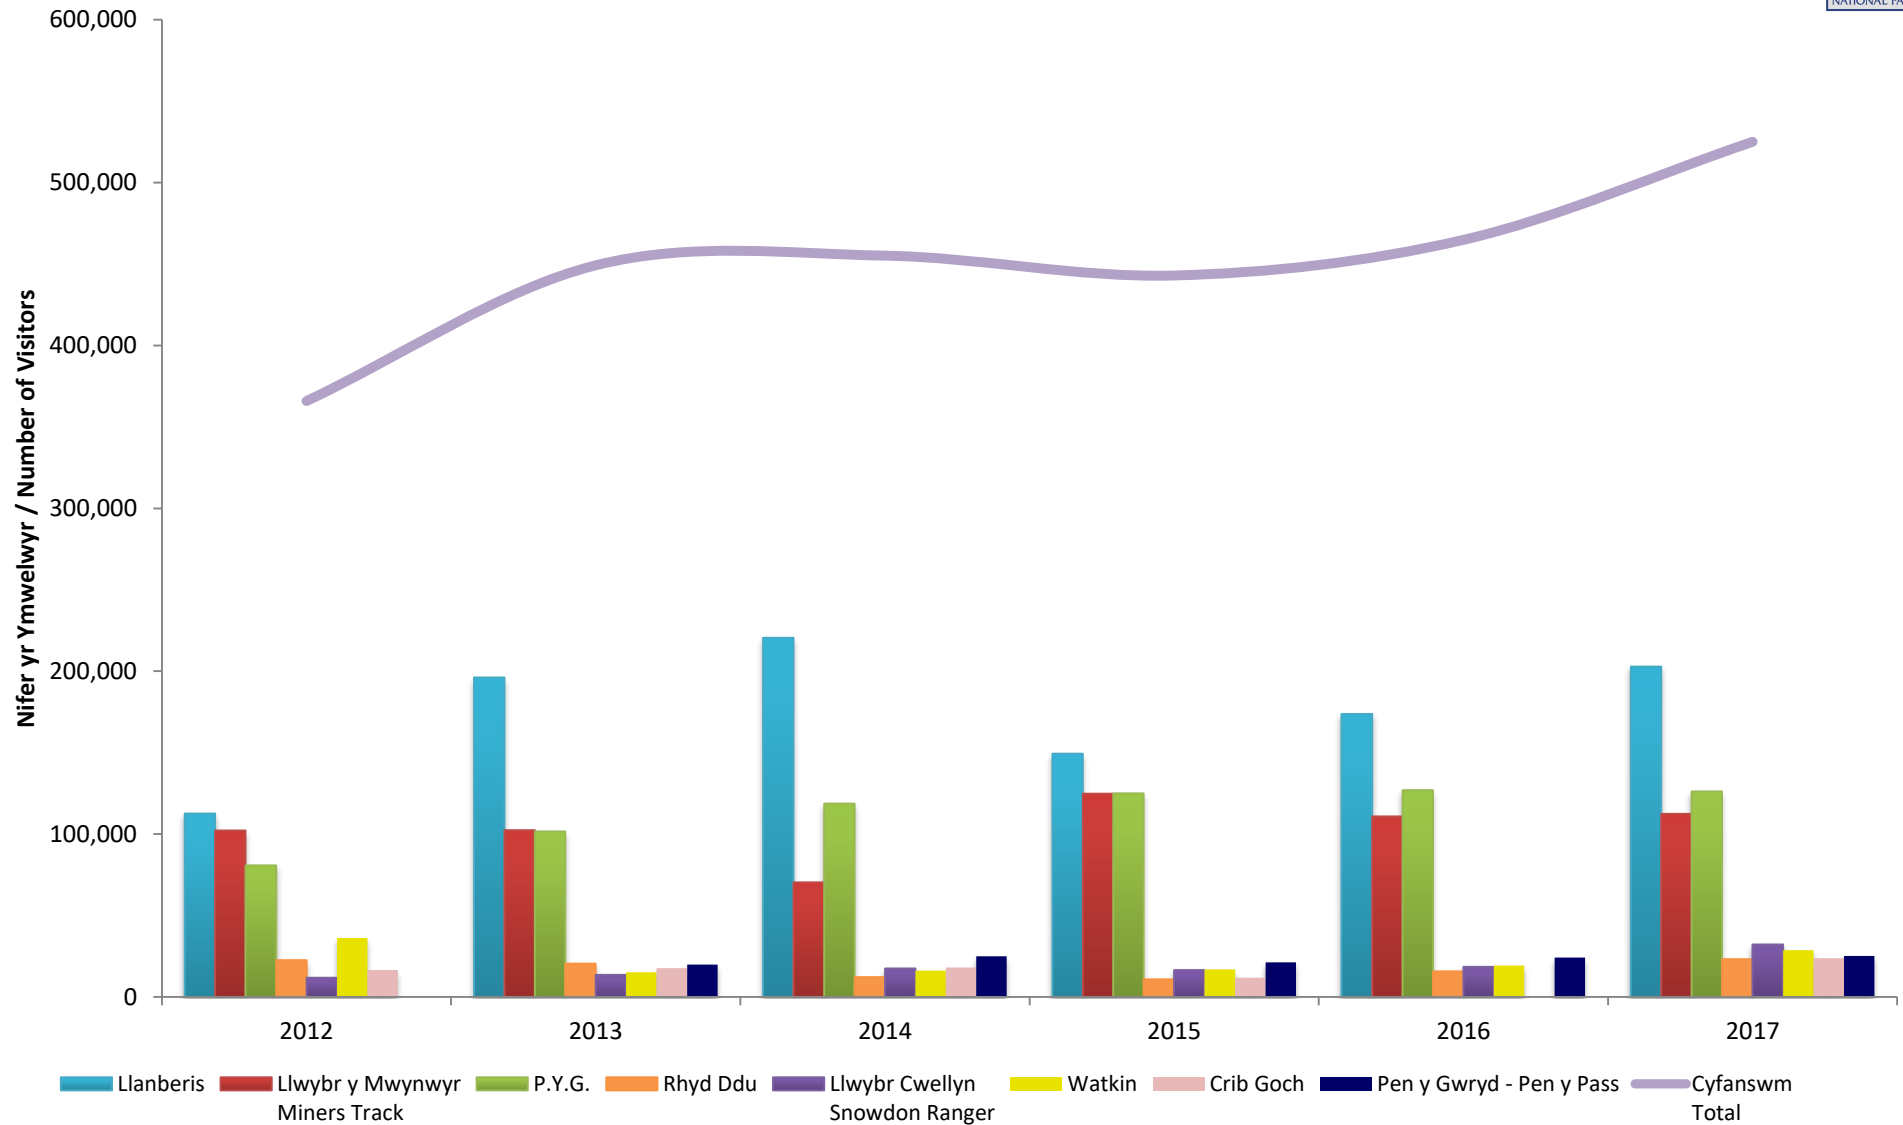

*** Data Crib Goch wedi'i allosod o ddata 2015 rhwng 01/01/2017 – 28/03/2017 oherwydd system rhifo diffygiol

Crib Goch data was extrapolated from 2015 data between 01/01/2017 – 28/03/2017 due to a defective counting system

**** Ffigyrau cyfan o fynd heibio ac ail fynd heibio yw'r niferoedd yma

These numbers are total figures for passing and re-passing

Yr Wyddfa - Ffigyrau Monitro 2017 - Ffigyrau Unffordd - Cymhariaeth Blynyddol - 2012 i 2017 Snowdon - Visitor Monitoring 2017 - One-Way Figures - Yearly Comparison - 2012 to 2017