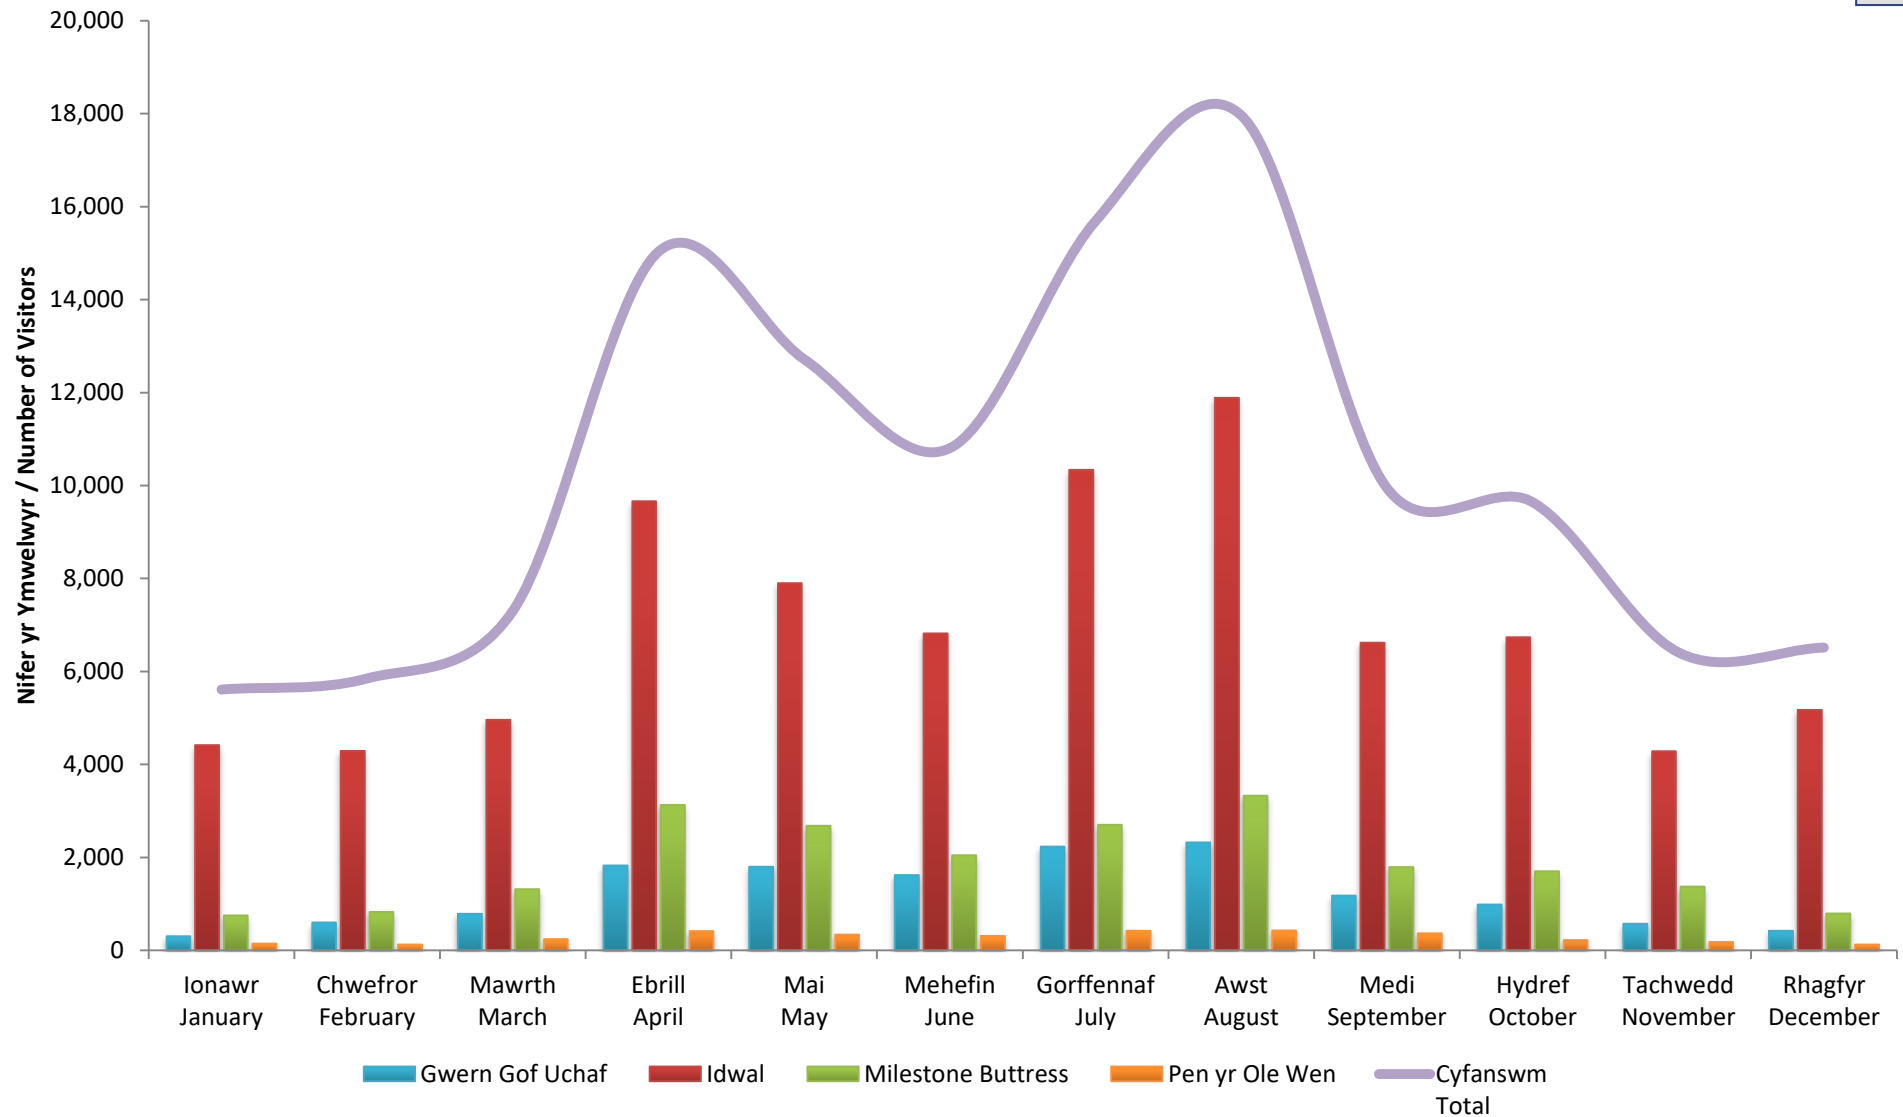

Ogwen ac Idwal - Ffigyrau Monitro 2017 - Ffigyrau Unffordd - Cyfanswm Misol

Ogwen & Idwal - Visitor Monitoring 2017 - One-Way Figures - Monthly Totals