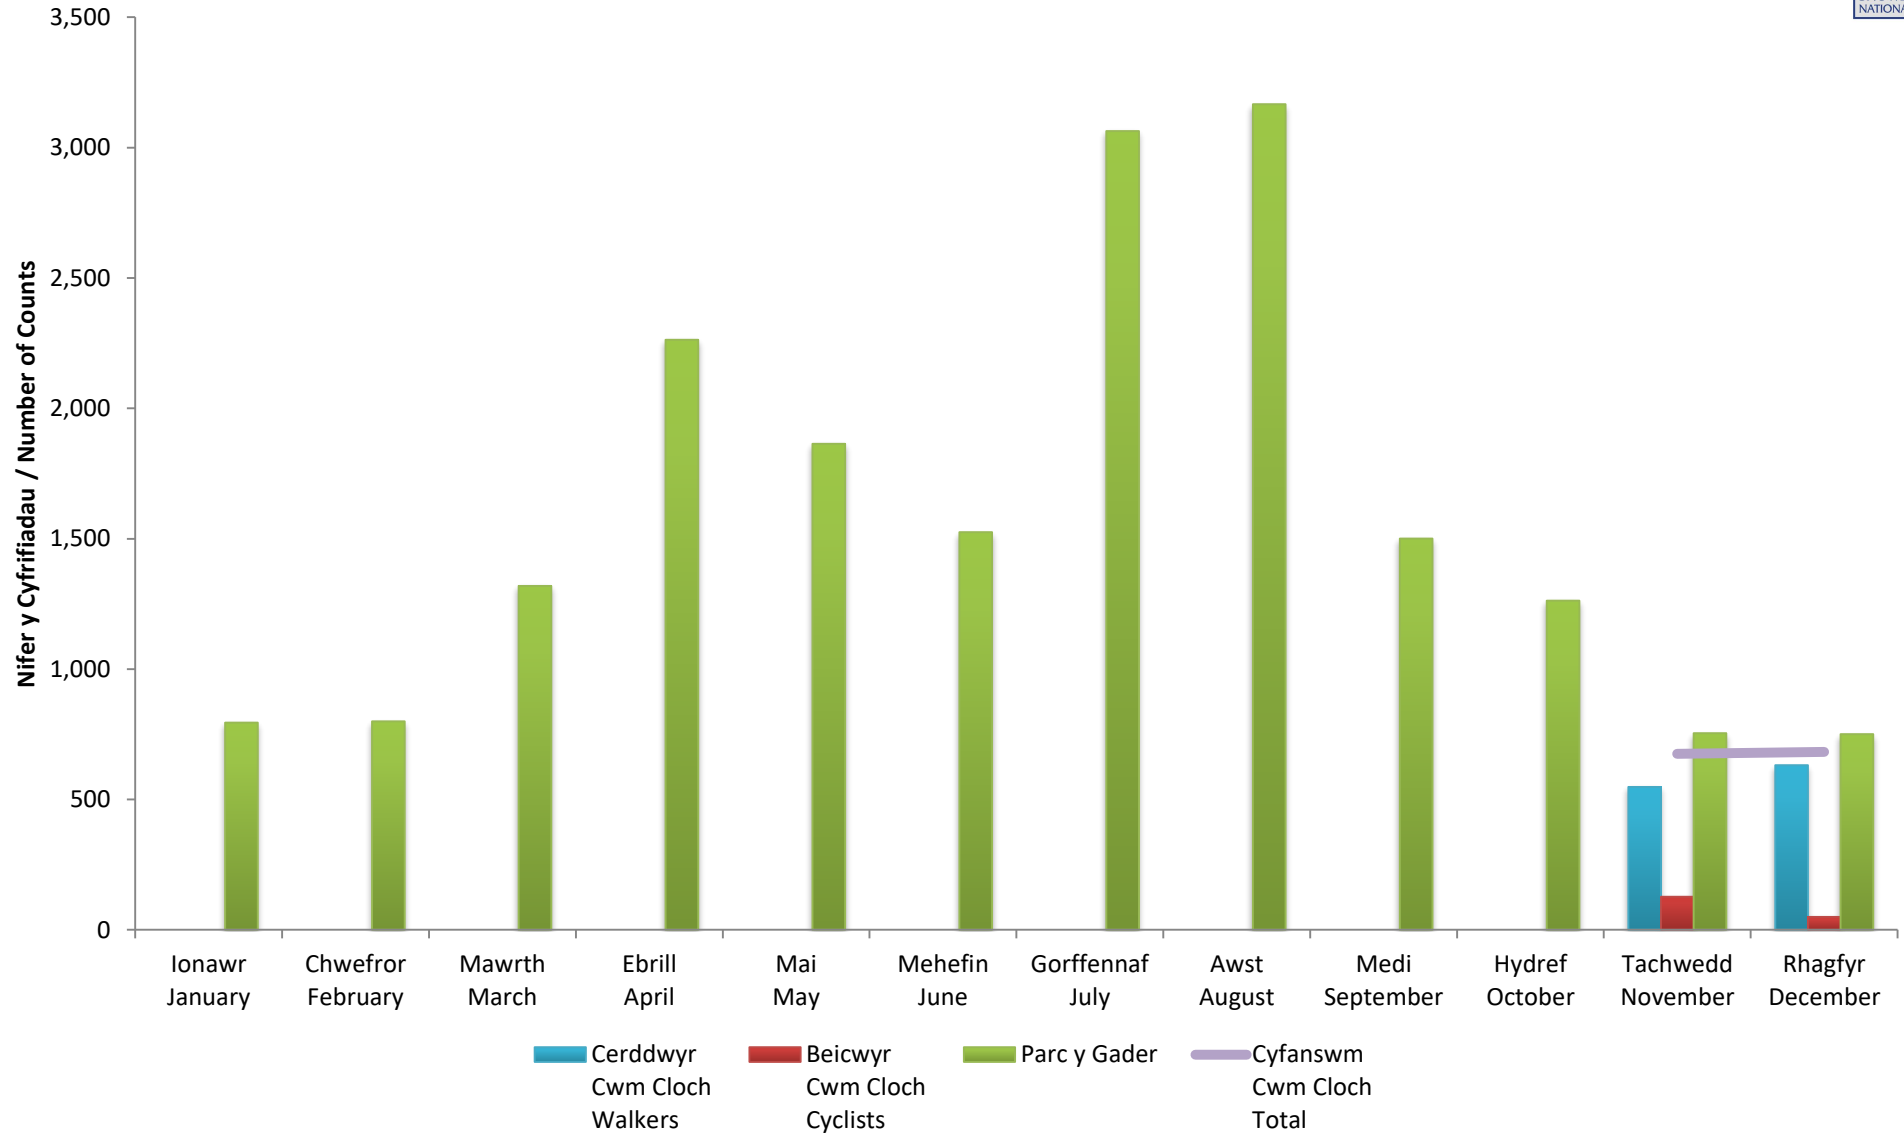

Lôn Gwyrfai - Ffigyrau Monitro 2017 - Ffigyrau Cyfan - Cyfanswm Misol
Lôn Gwyrfai - Visitor Monitoring 2017 - Total Figures- Monthly Totals