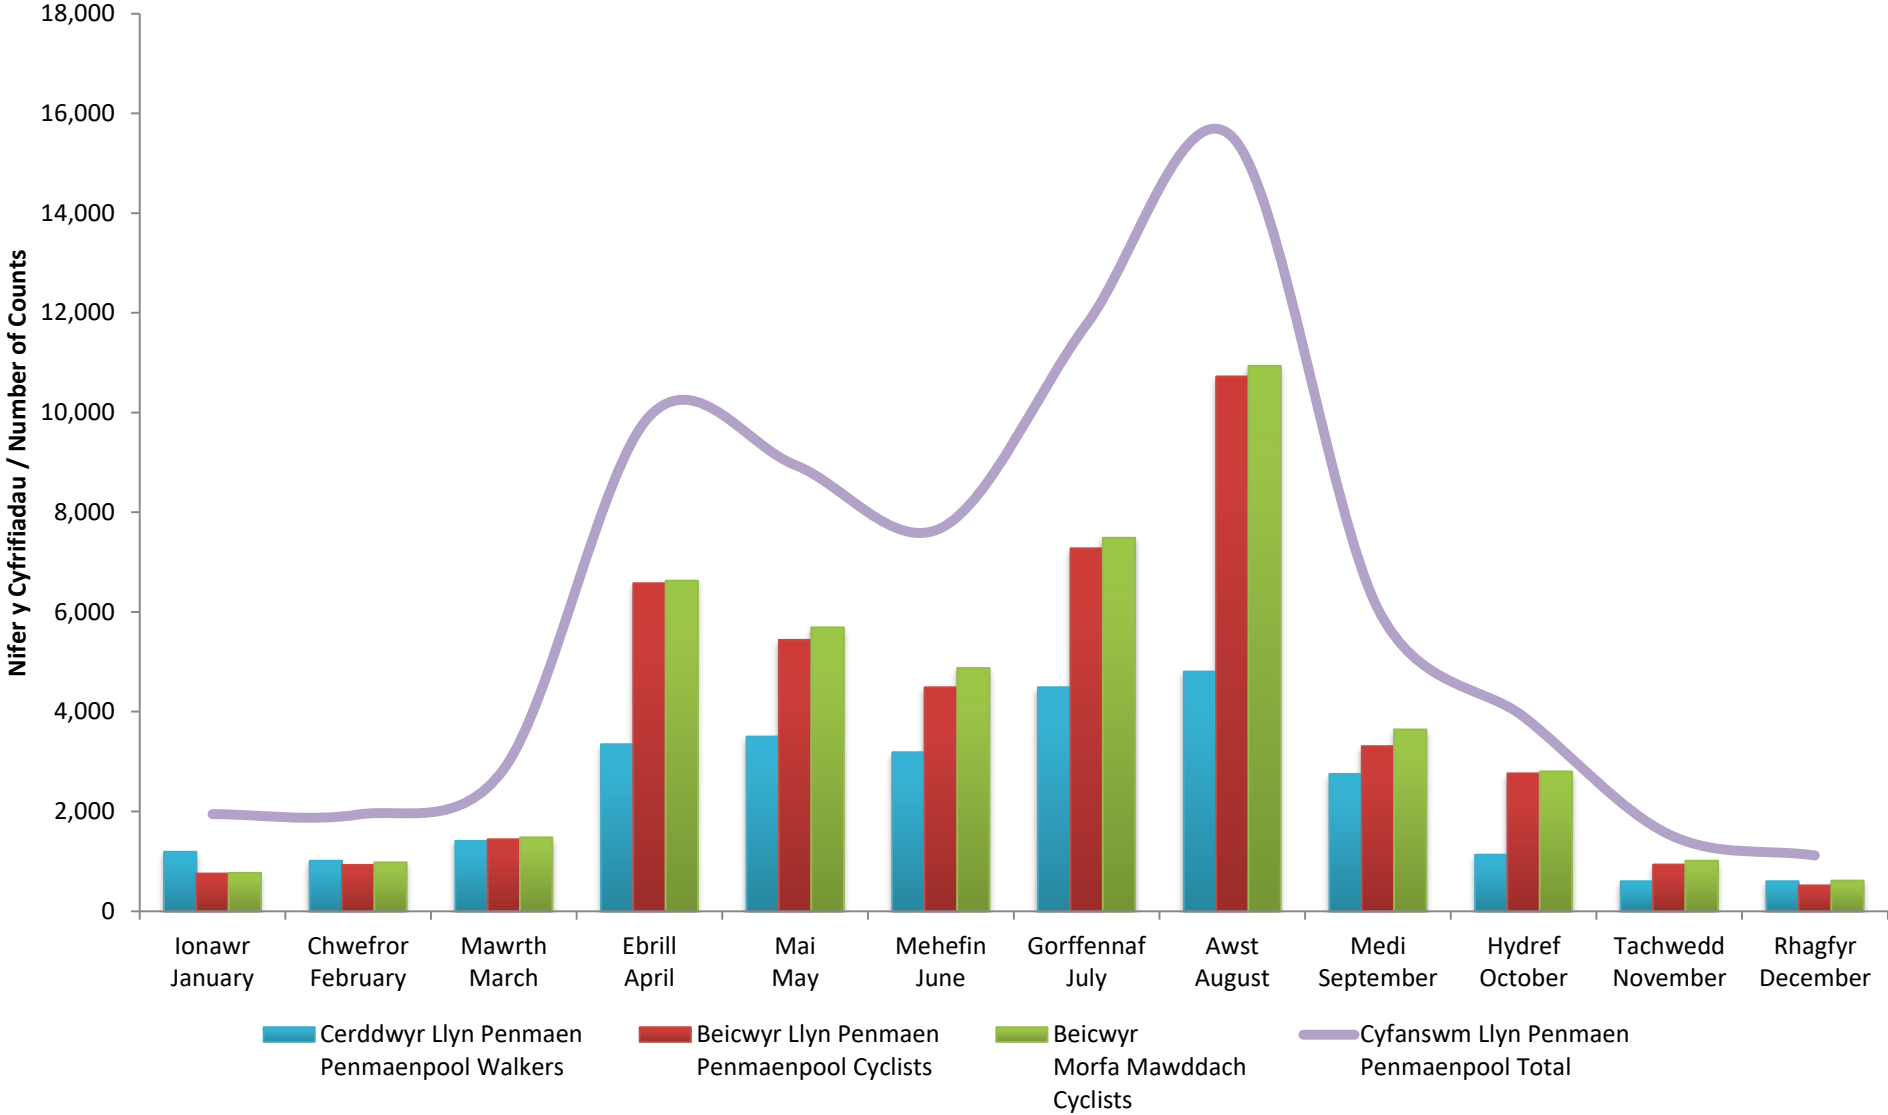

Llwybr Mawddach - Ffigyrau Monitro 2017 - Ffigyrau Cyfan - Cyfanswm Misol
Mawddach Trail - Visitor Monitoring 2017 - Total Figures- Monthly Totals