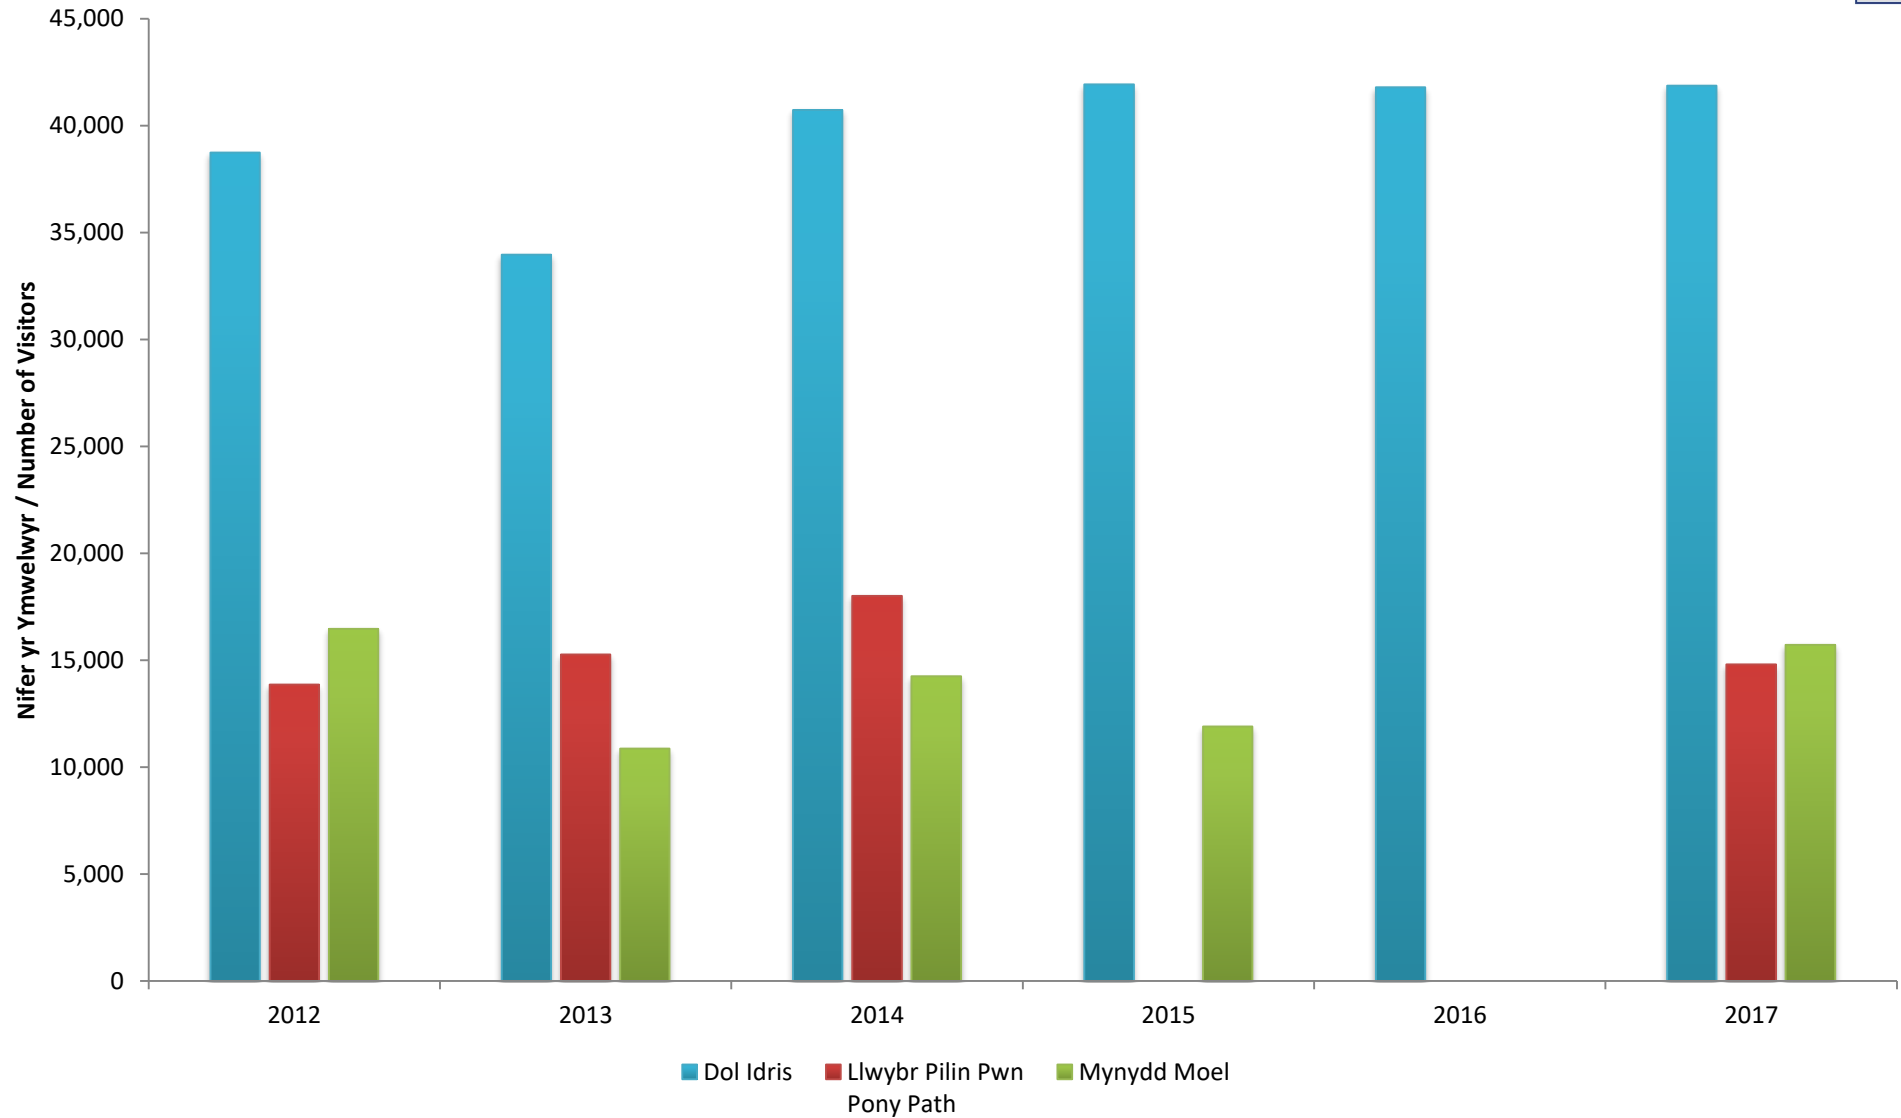

Cader Idris - Ffigyrau Monitro 2017 - Ffigyrau Unffordd - Cymhariaeth Blynyddol - 2012 i 2017
Cader Idris - Visitor Monitoring 2017 - One-Way Figures - Yearly Comparison - 2012 to 2017