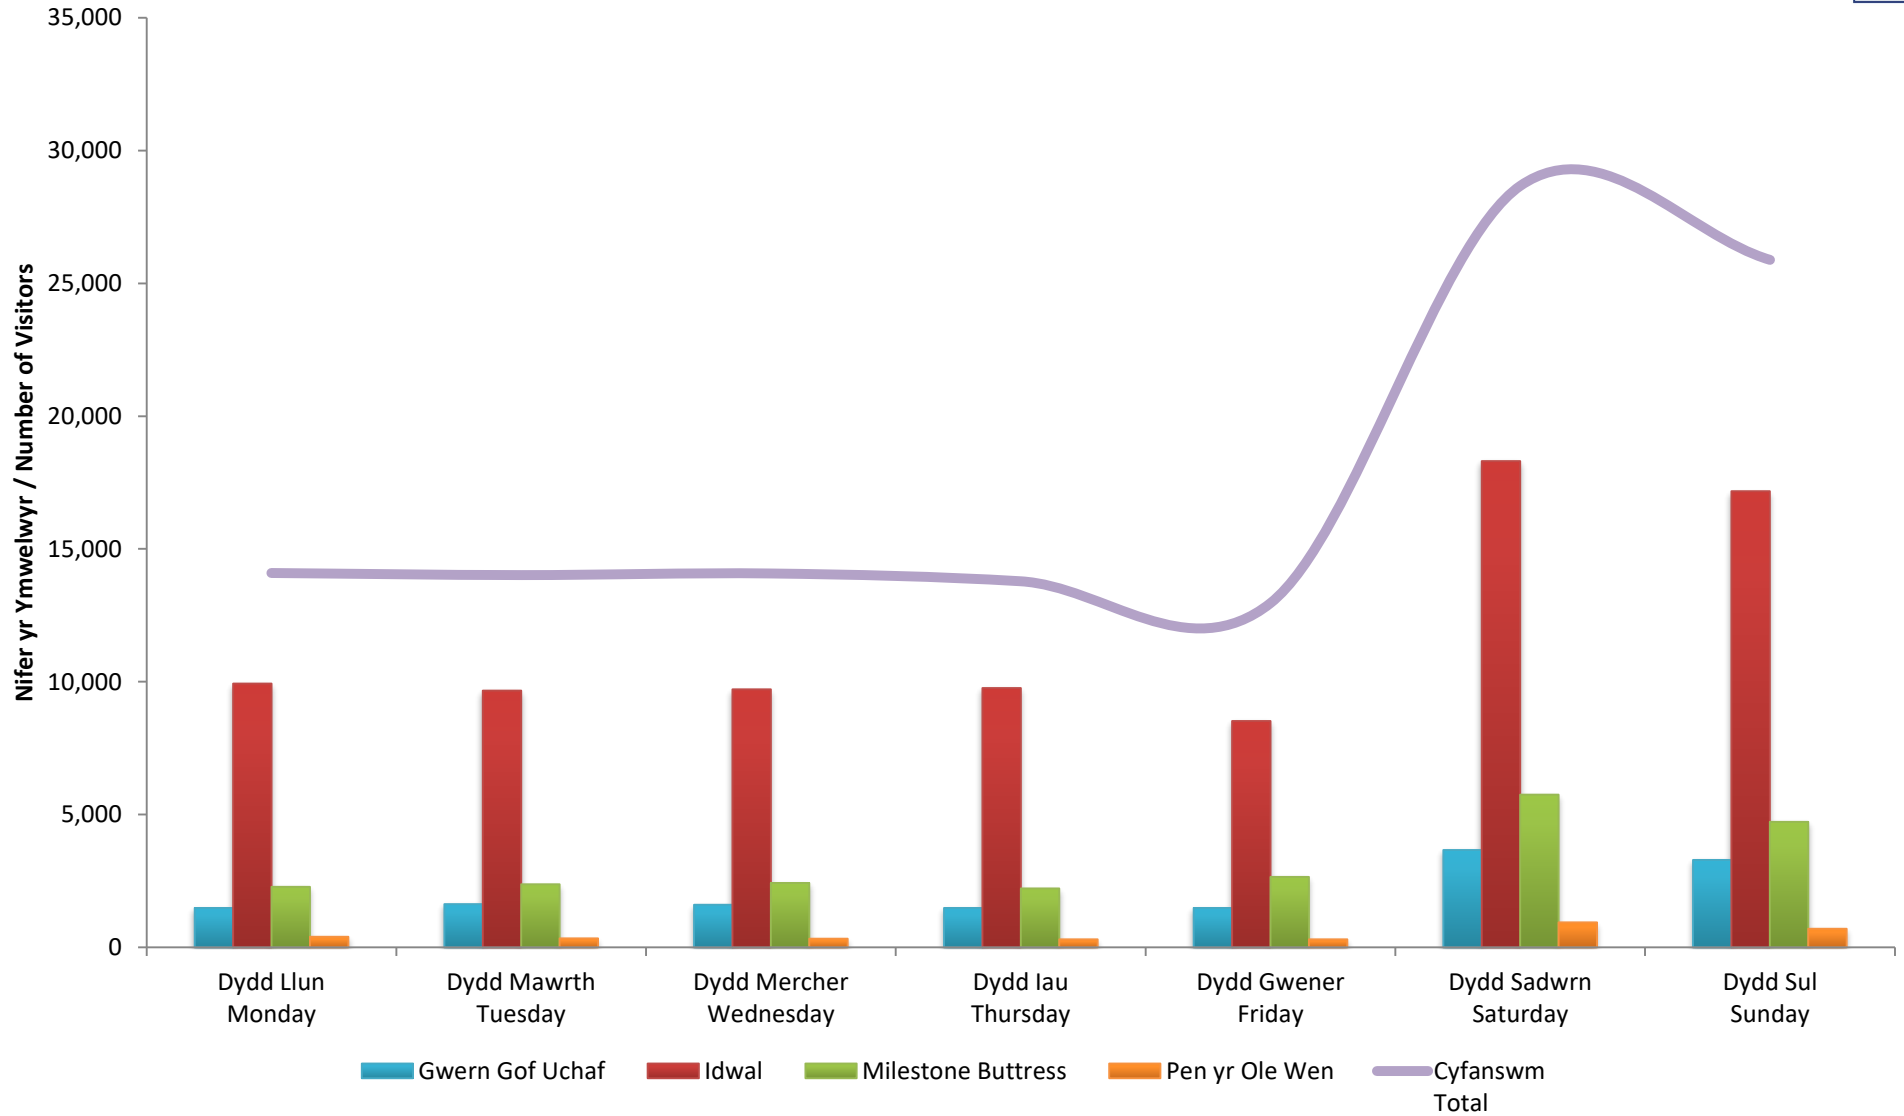

Ogwen ac Idwal - Ffigyrau Monitro 2017 - Ffigyrau Unffordd - Cyfanswm Dydd o'r Wythnos
Ogwen & Idwal - Visitor Monitoring 2017 - One-Way Figures - Day of Week Totals