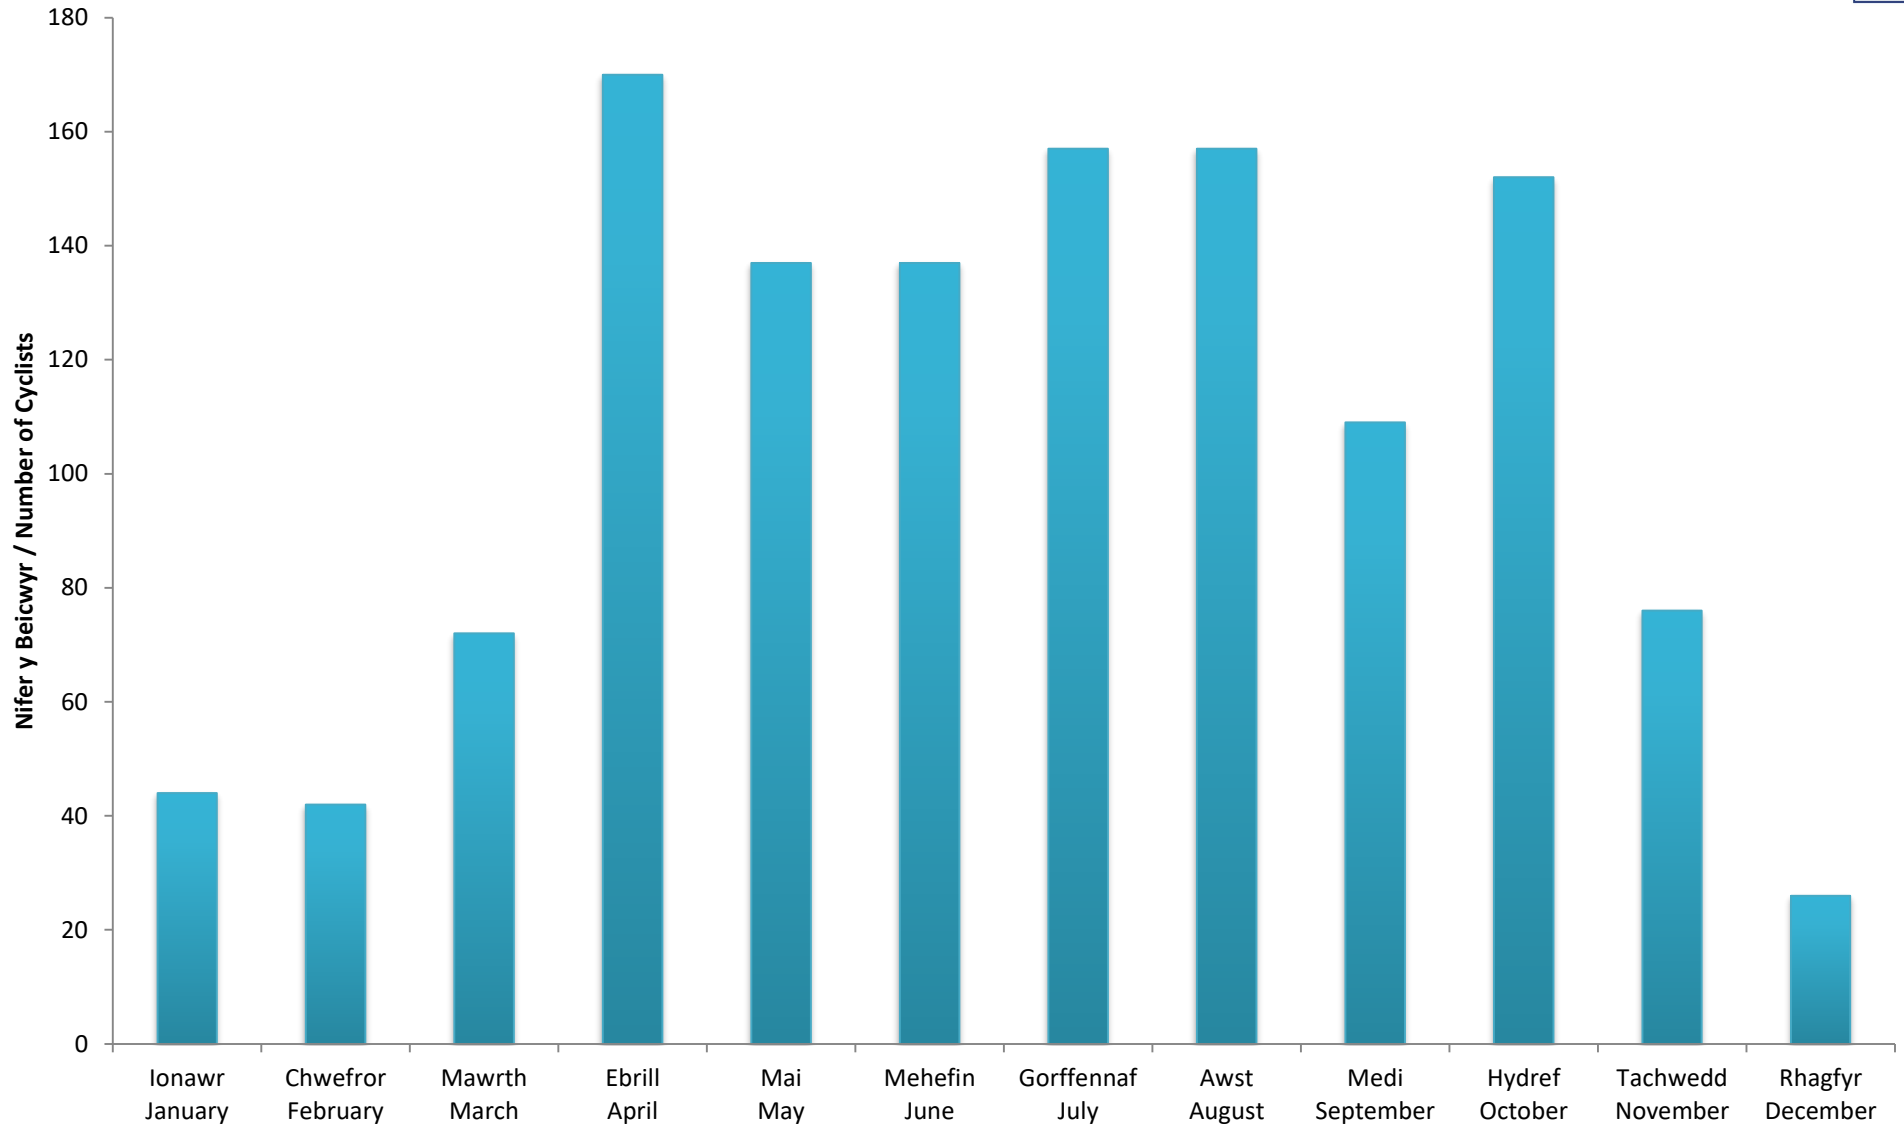

Beicwyr Llanberis - Ffigyrau Monitro 2017 - Ffigyrau Unffordd - Cyfanswm Misol a Dydd o'r Wythnos
Llanberis Cyclists - Visitor Monitoring 2017 – One-Way Figures - Monthly and Day of Week Totals

Mis Month	Beicwyr Llanberis Cyclists
Ionawr January	44
Chwefror February	42
Mawrth March	72
Ebrill April	170
Mai May	137
Mehefin June	137
Gorffennaf July	157
Awst August	157
Medi September	109
Hydref October	152
Tachwedd November	76
Rhagfyr December	26
Cyfanswm Total	1,279

Dydd Day	Beicwyr Llanberis Cyclists
Dydd Llun Monday	100
Dydd Mawrth Tuesday	105
Dydd Mercher Wednesday	114
Dydd Iau Thursday	111
Dydd Gwener Friday	132
Dydd Sadwrn Saturday	434
Dydd Sul Sunday	283

Beicwyr Llanberis - Ffigyrau Monitro 2017 - Ffigyrau Unffordd - Cyfanswm Misol
Llanberis Cyclists - Visitor Monitoring 2017 - One-Way Figures - Monthly Totals