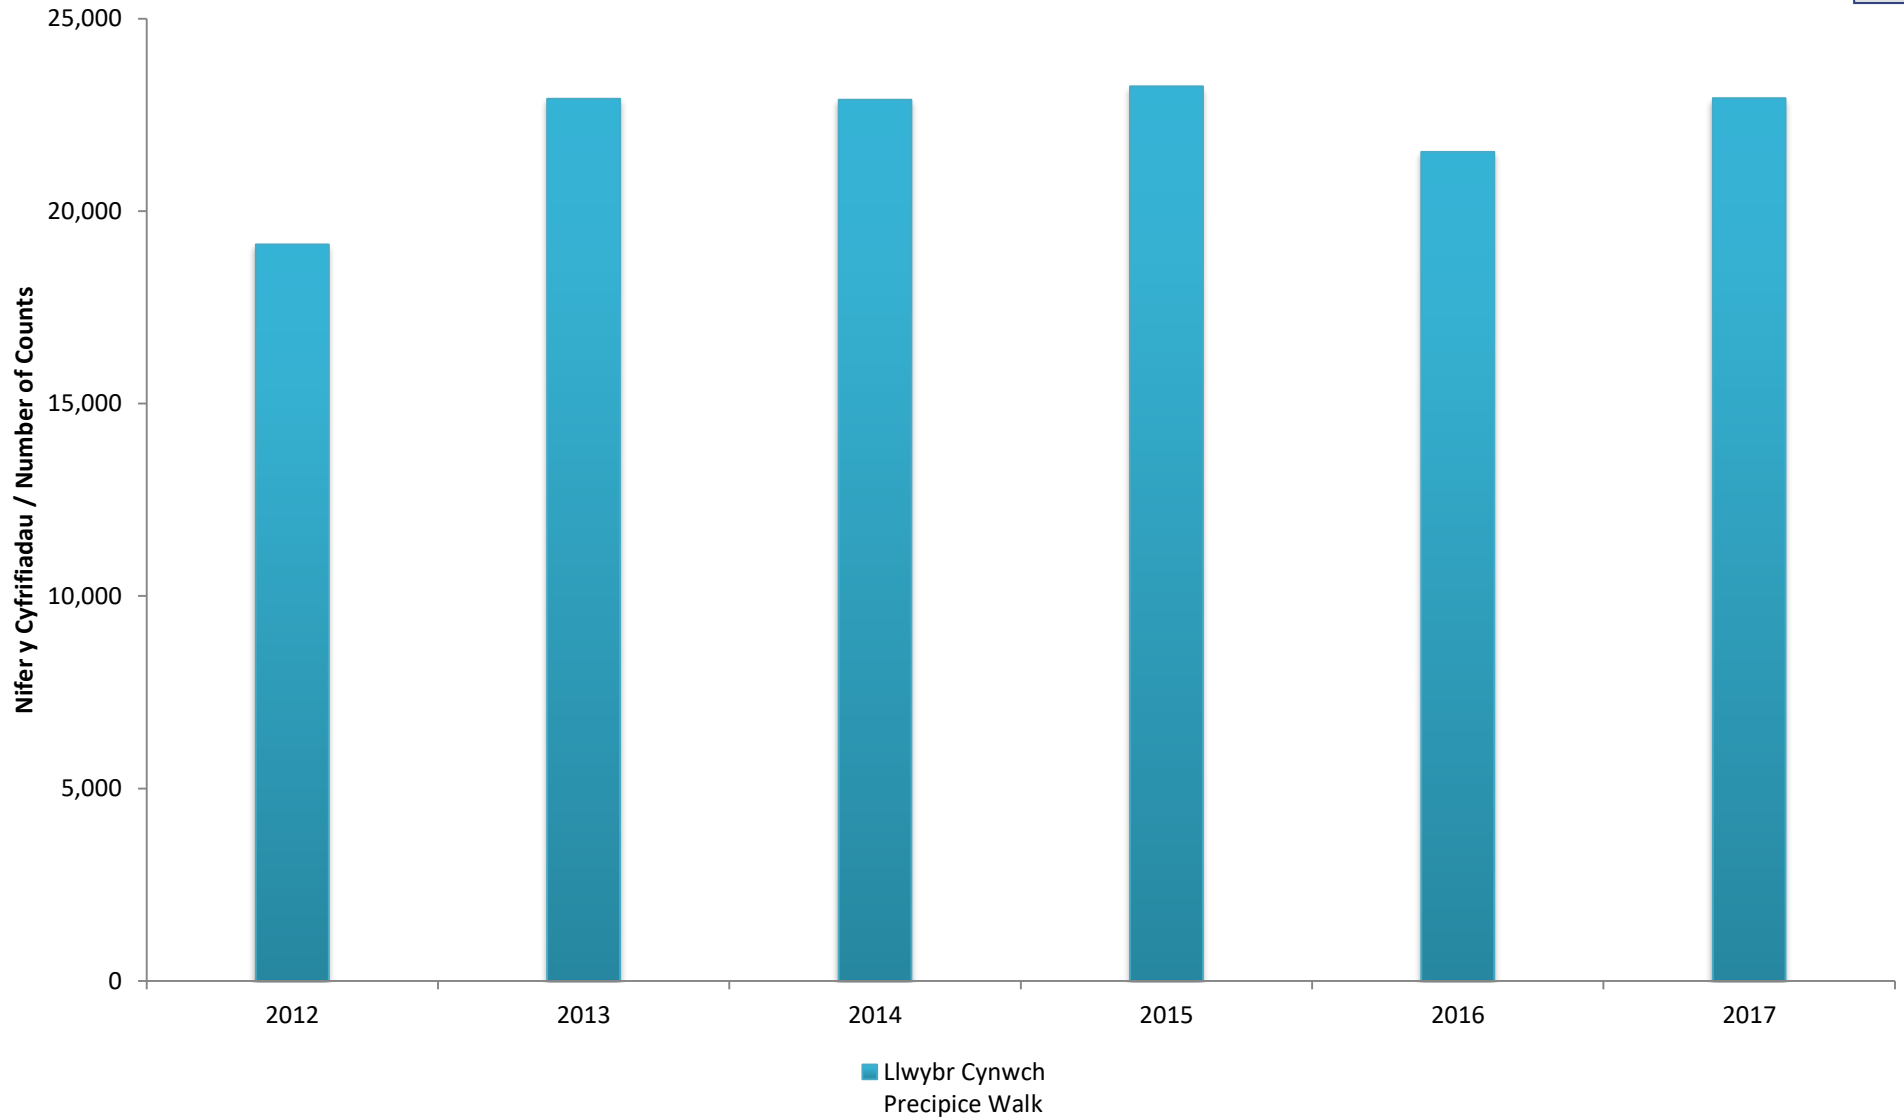

Llwybrau Eraill- Ffigyrau Monitro 2017 - Ffigyrau Cyfan- Cymhariaeth Blynyddol - 2012 i 2017
Other Routes - Visitor Monitoring 2017 - Total Figures - Yearly Comparison - 2012 to 2017