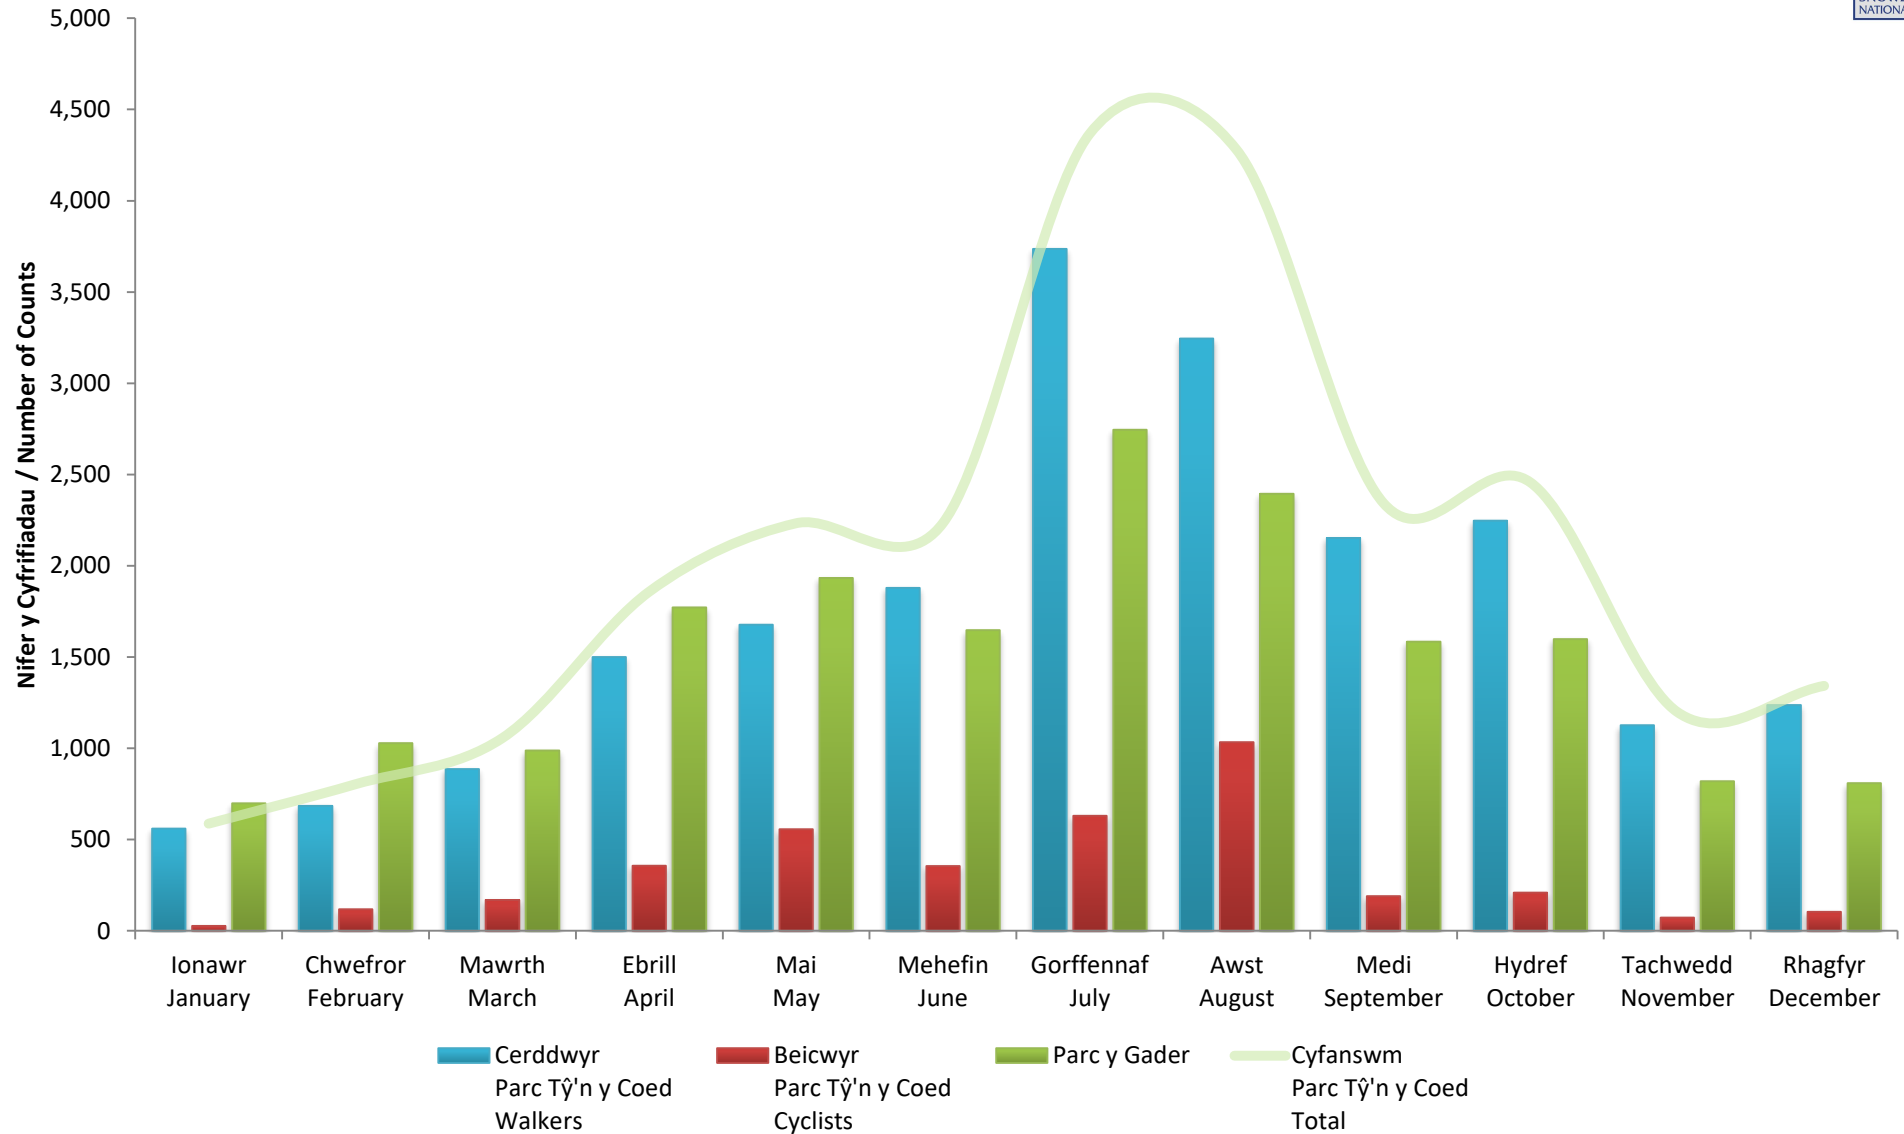

Nodyn: Ffigyrau cyfan o fynd heibio ac ail fynd heibio yw'r niferoedd yma

Note: These numbers are total figures for passing and re-passing

* Data cerddwyr Parc Tŷ'n y Coed wedi'i allosod o ddata 2015 rhwng 02 – 05/10/2018 a 17 – 18/10/2018 oherwydd fandaliaeth

Parc Tŷ'n y Coed walkers data was extrapolated from 2015 data between 02 – 05/10/2018 and 07 – 18/10/2018 due to vandalism

Lôn Gwyrfai - Ffigyrau Monitro 2018 - Ffigyrau Cyfan - Cyfanswm Misol

Lôn Gwyrfai - Visitor Monitoring 2018 - Total Figures - Monthly Totals