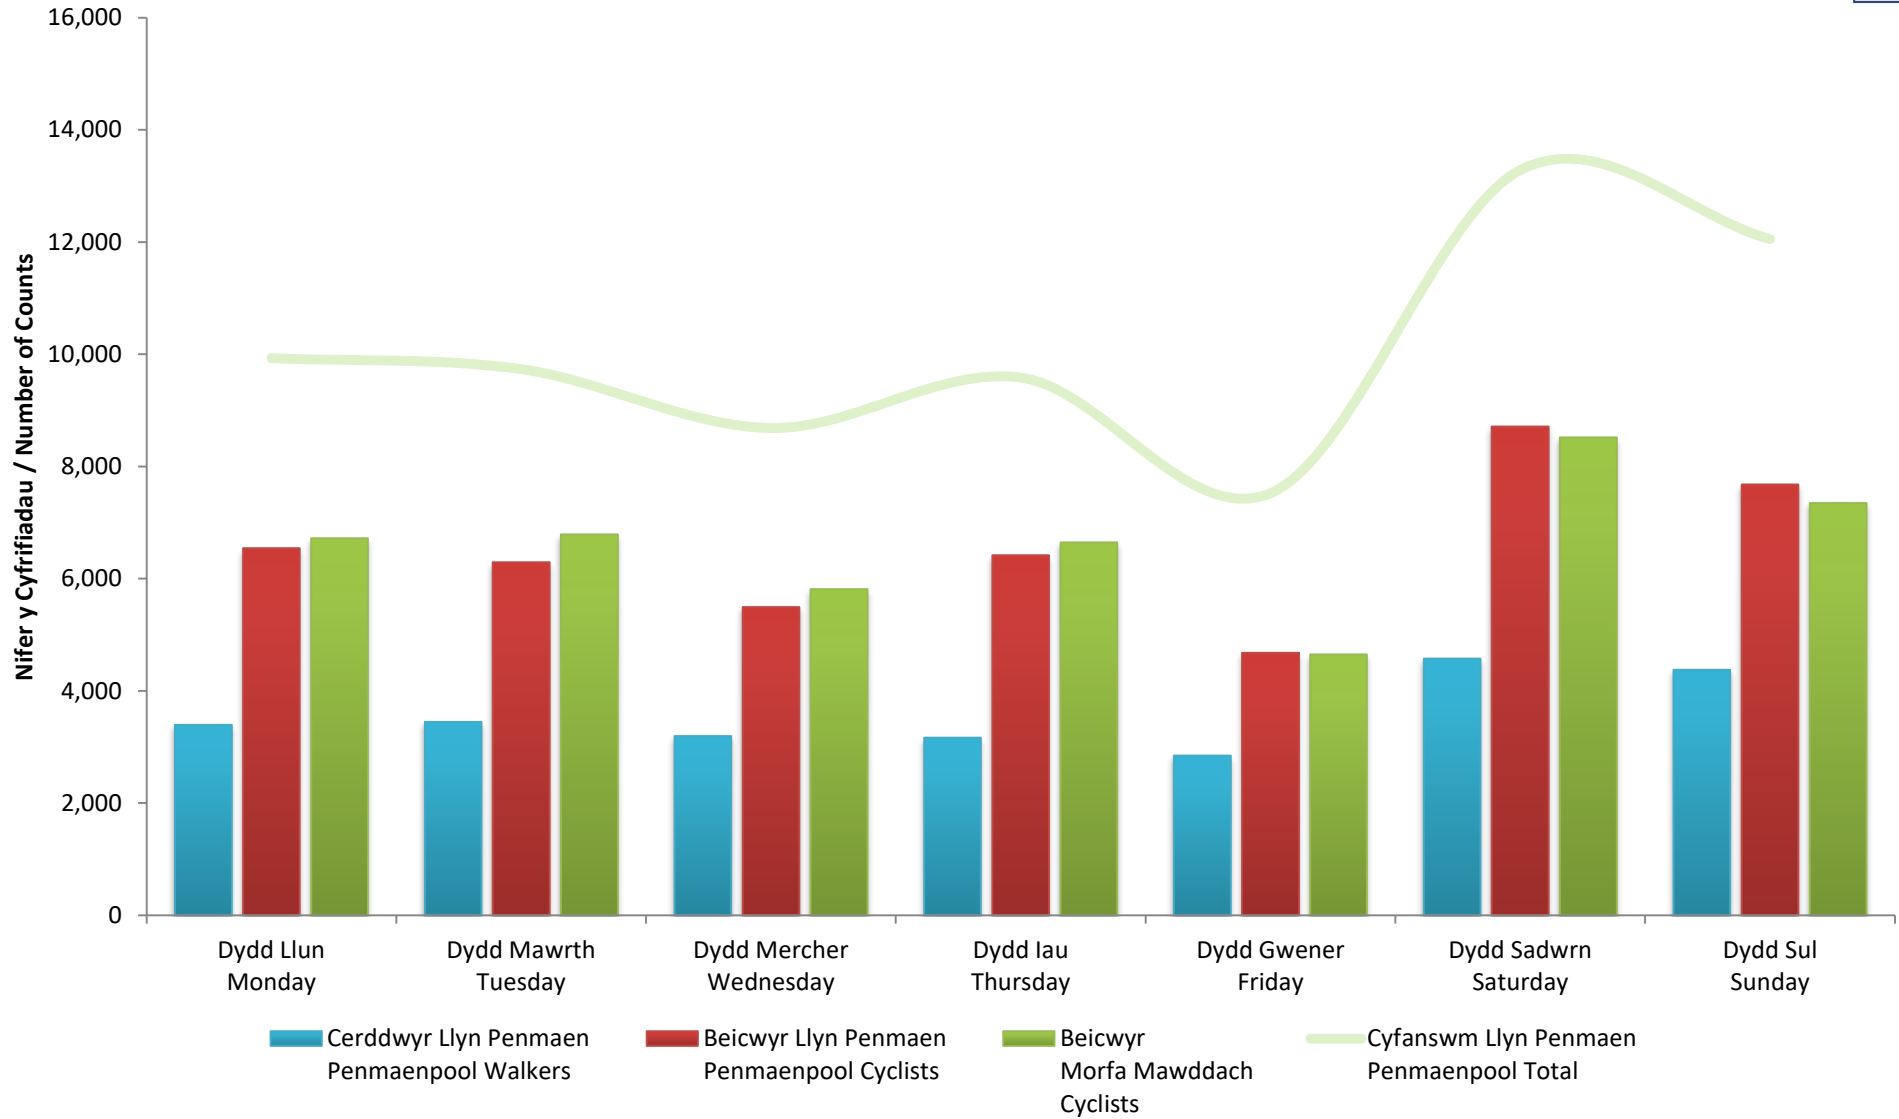

Llwybr Mawddach - Ffigyrau Monitro 2018 - Ffigyrau Cyfan - Cyfanswm Dydd o'r Wythnos
Mawddach Trail - Visitor Monitoring 2018 - Total Figures - Day of Week Totals