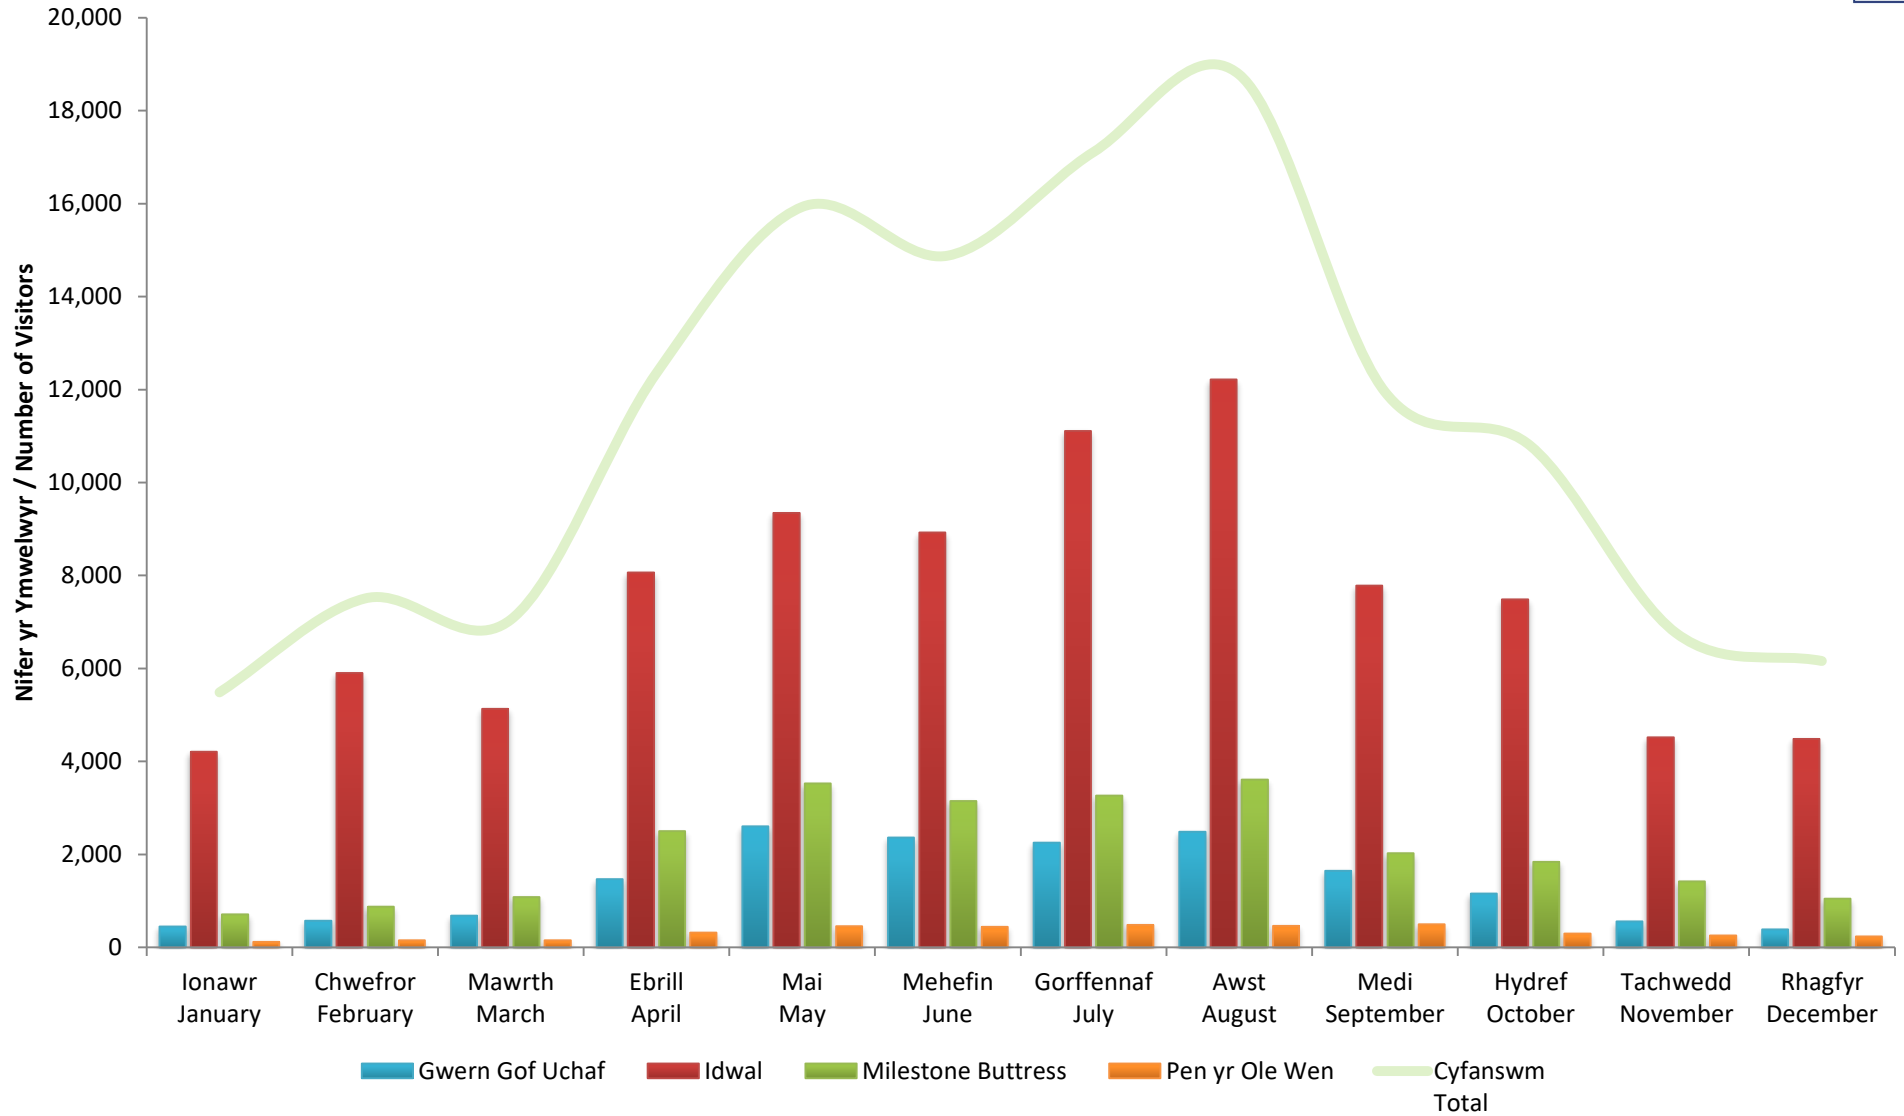

Ogwen ac Idwal - Ffigyrau Monitro 2018 - Ffigyrau Unffordd - Cyfanswm Misol
Ogwen & Idwal - Visitor Monitoring 2018 - One-Way Figures - Monthly Totals