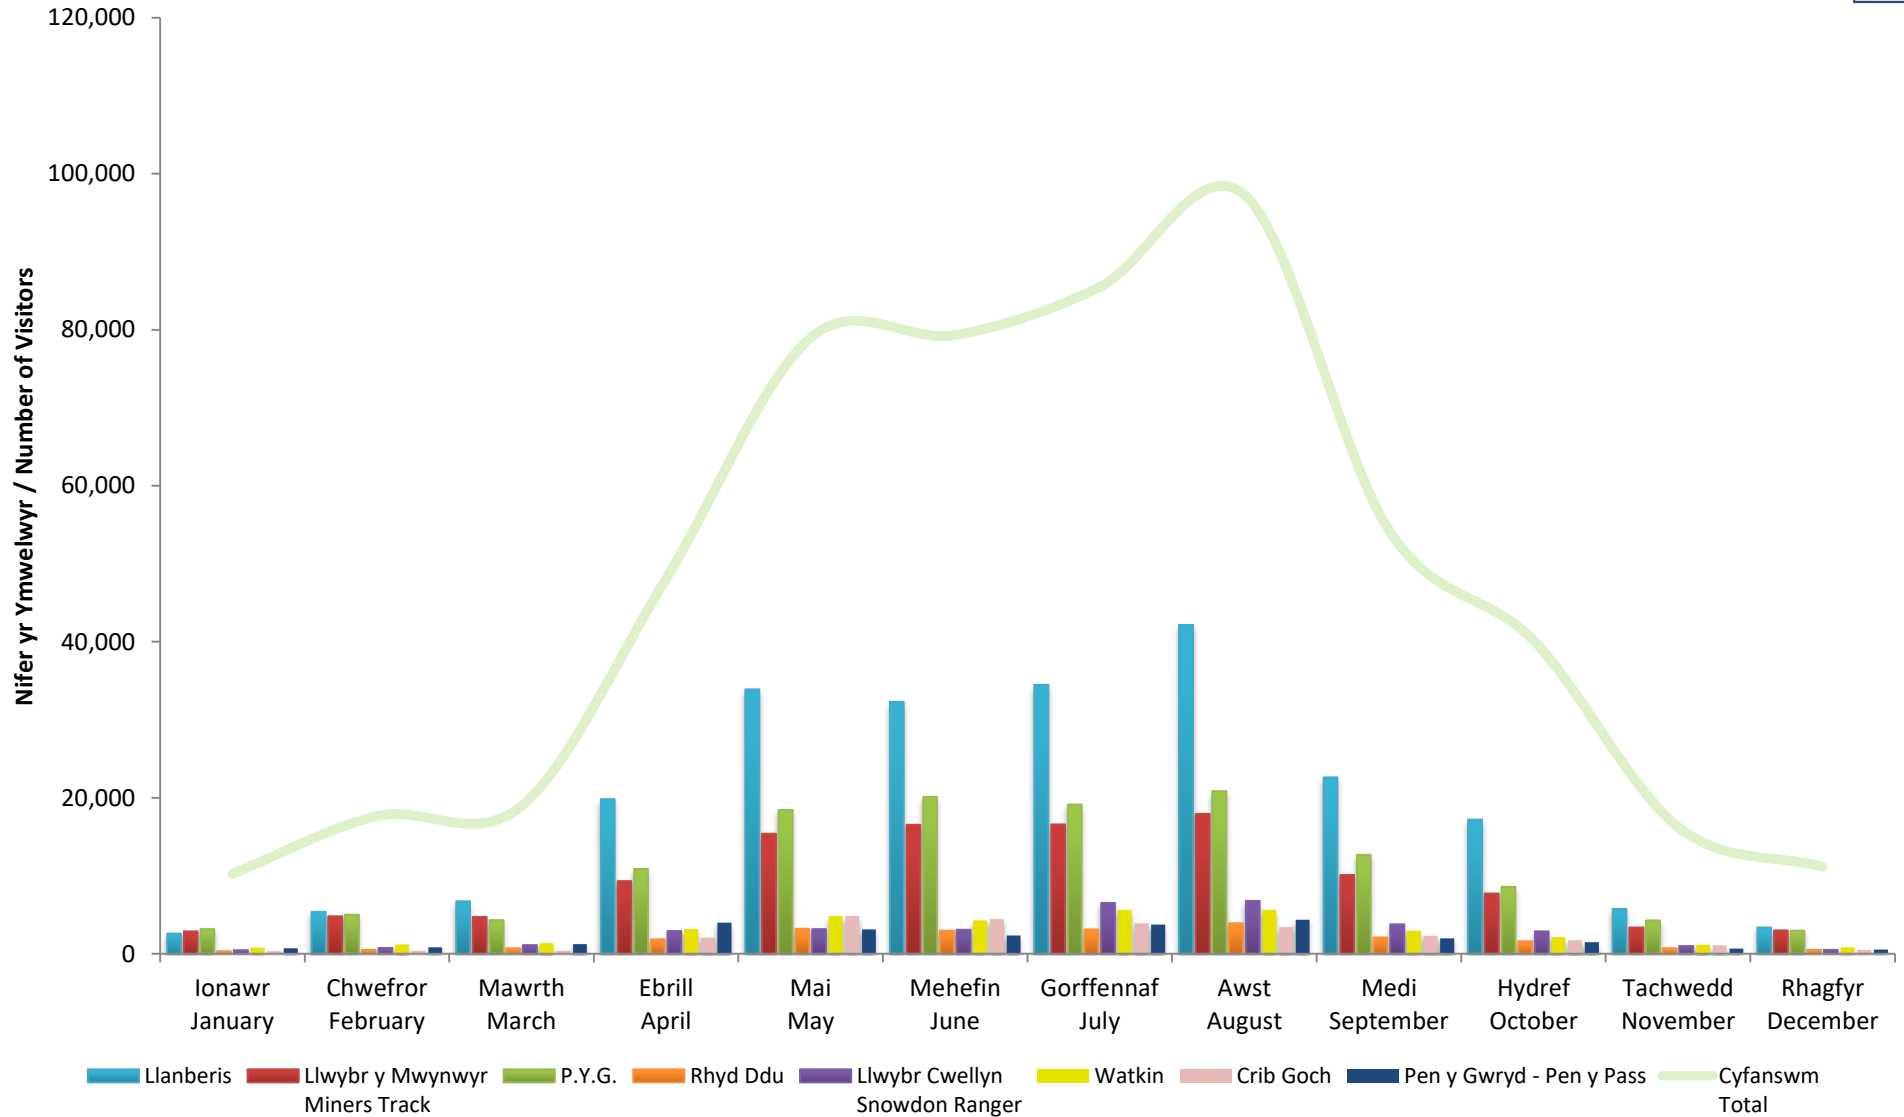

Yr Wyddfa - Ffigyrau Monitro 2018 - Ffigyrau Unffordd - Cyfanswm Misol Snowdon - Visitor Monitoring 2018 - One-Way Figures - Monthly Totals