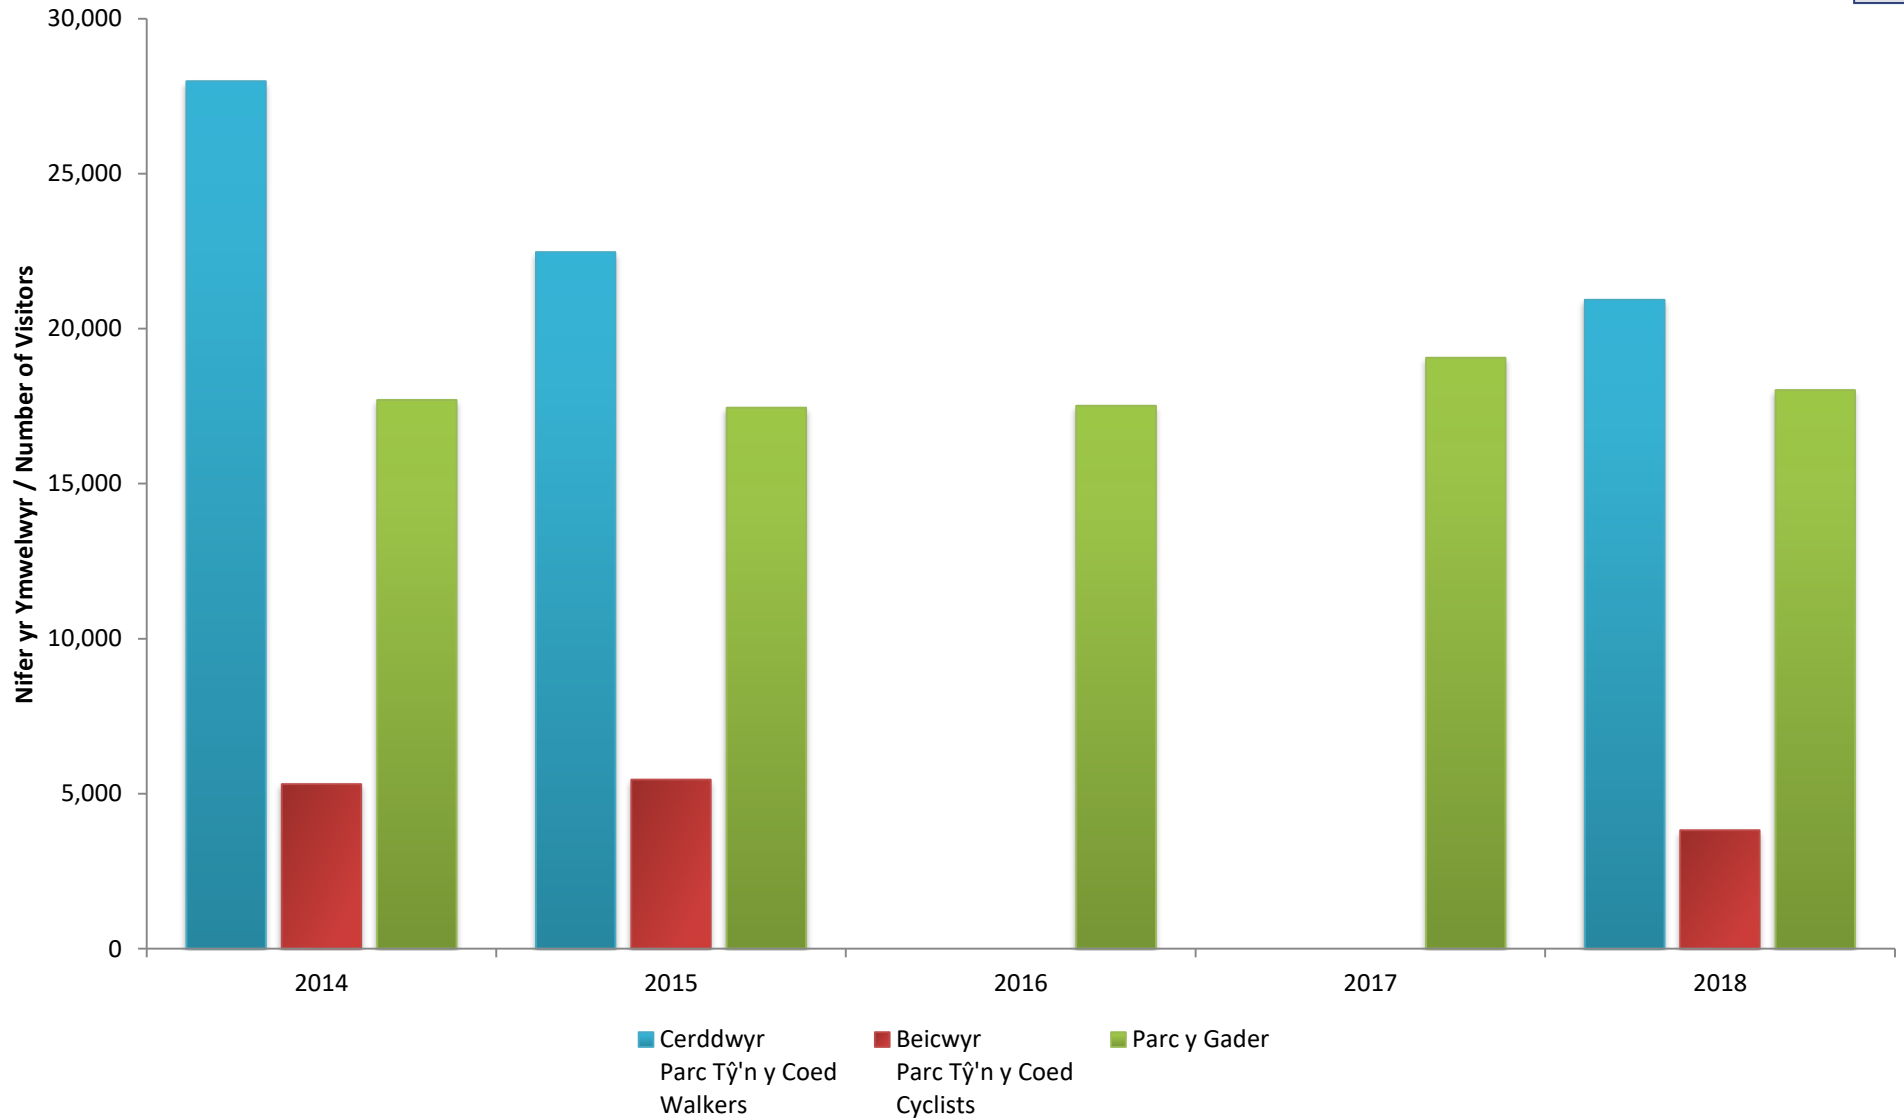

Lôn Gwyrfai - Ffigyrau Monitro 2018 - Ffigyrau Cyfan - Cymhariaeth Blynnyddol - 2014 i 2018
Lôn Gwyrfai - Visitor Monitoring 2018 - Total Figures - Yearly Comparison - 2014 to 2018