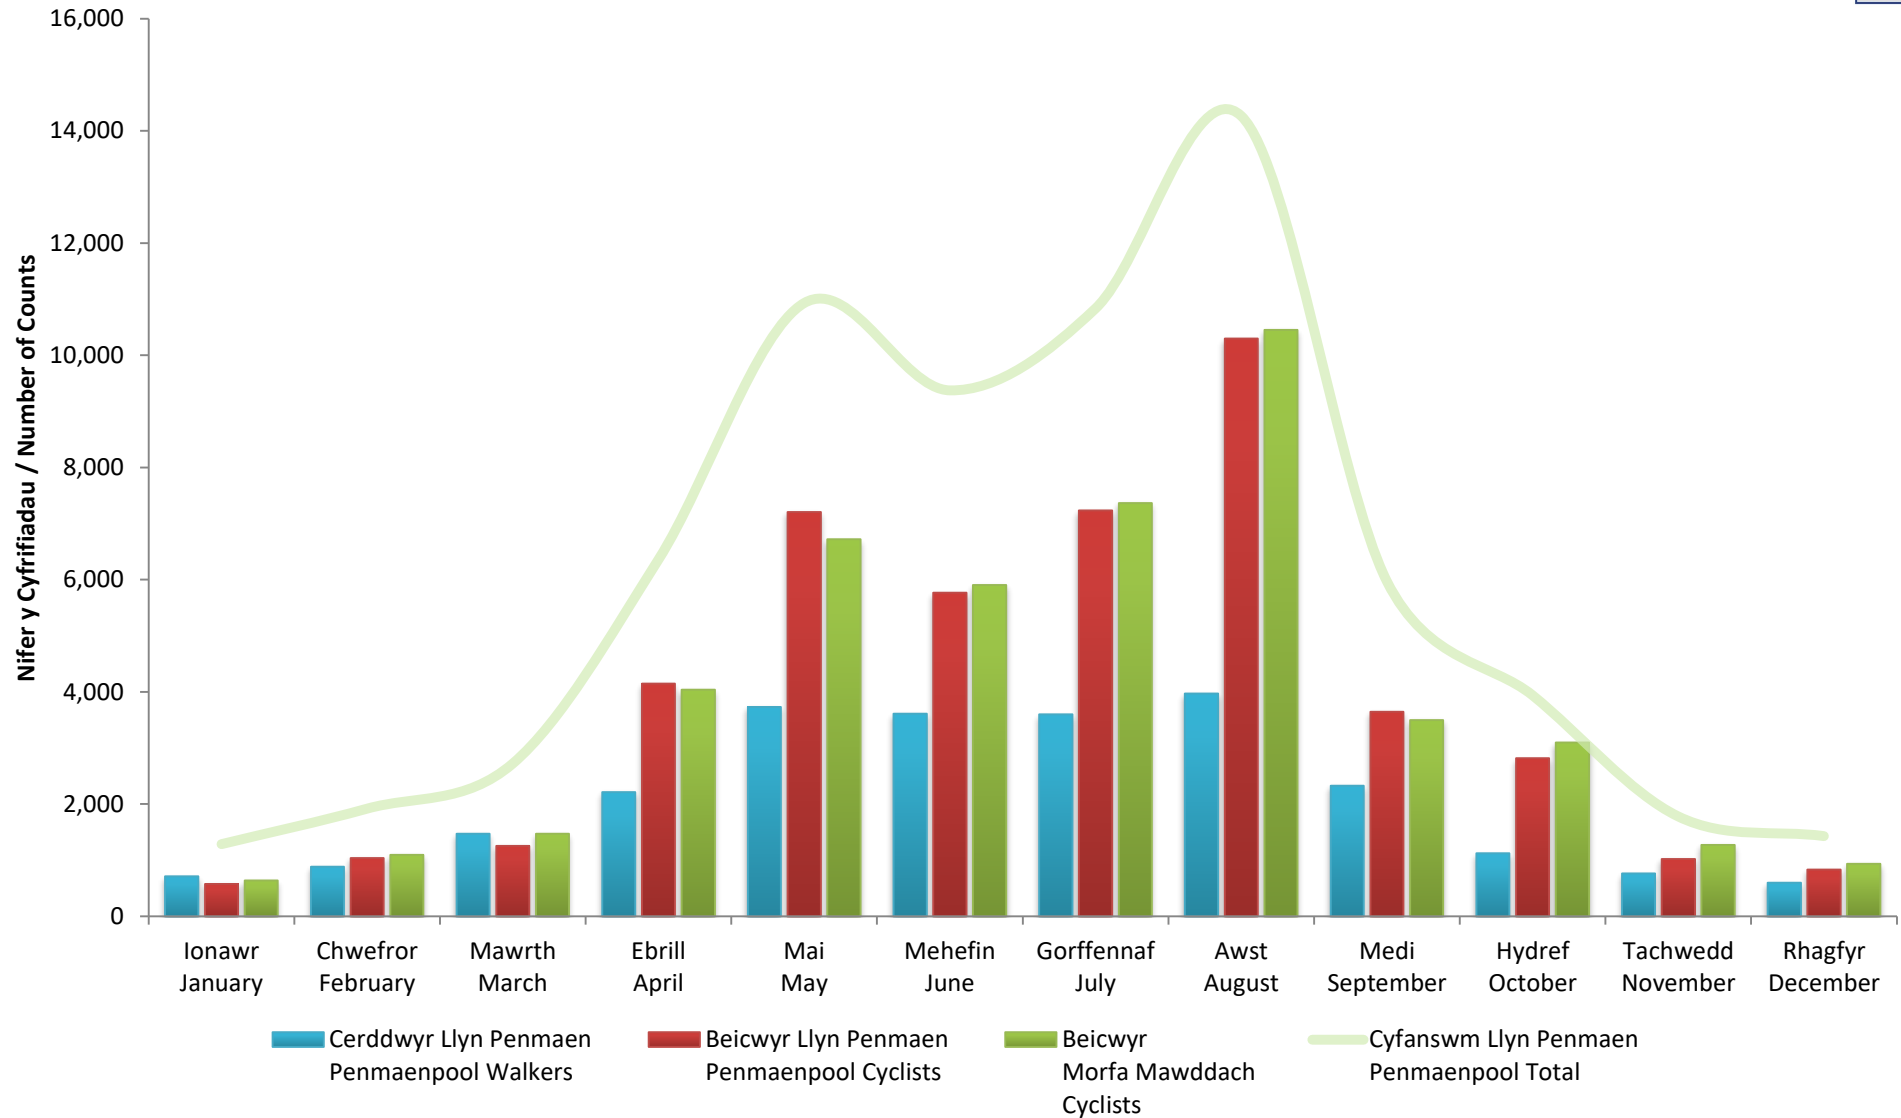

Llwybr Mawddach - Ffigyrau Monitro 2018 - Ffigyrau Cyfan - Cyfanswm Misol

Mawddach Trail - Visitor Monitoring 2018 - Total Figures - Monthly Totals