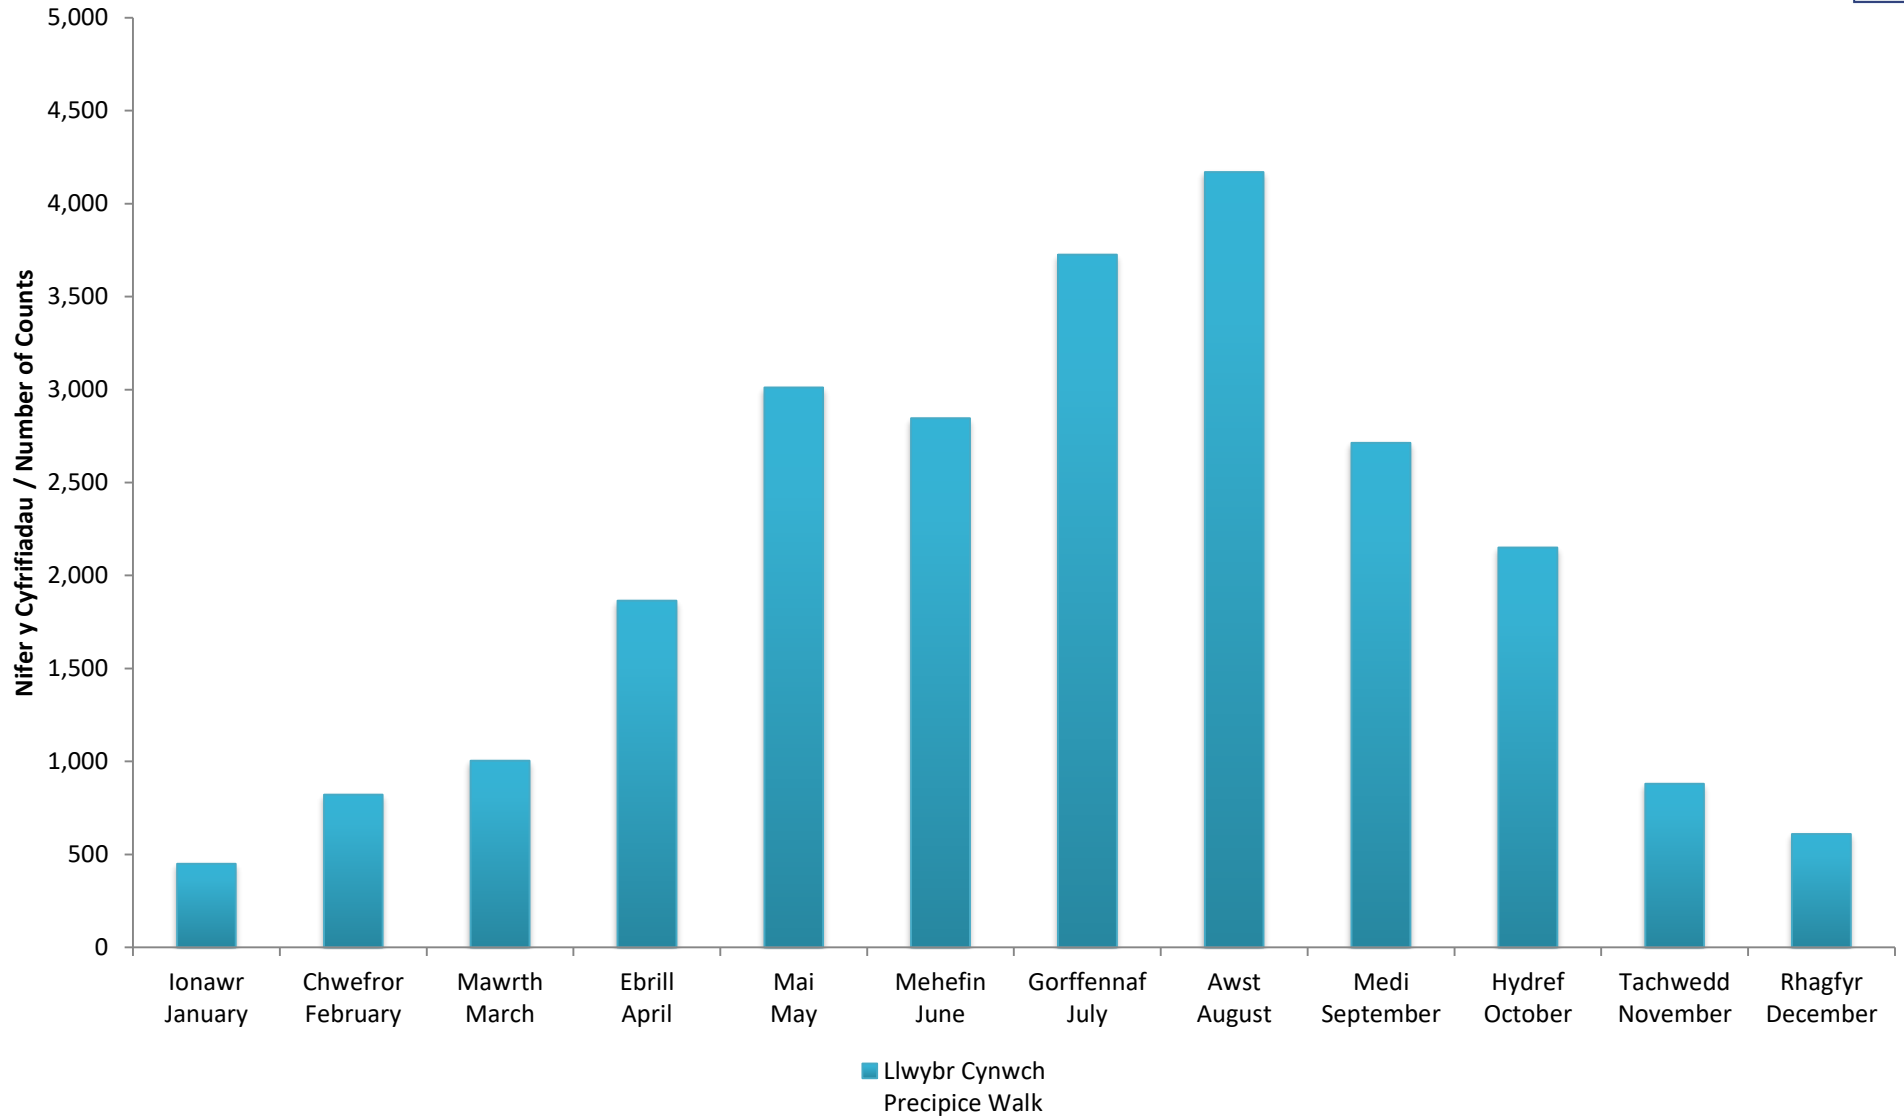

Llwybrau Eraill - Ffigyrau Monitro 2018 - Ffigyrau Cyfan - Cyfanswm Misol
Other Routes - Visitor Monitoring 2018 - Total Figures - Monthly Totals