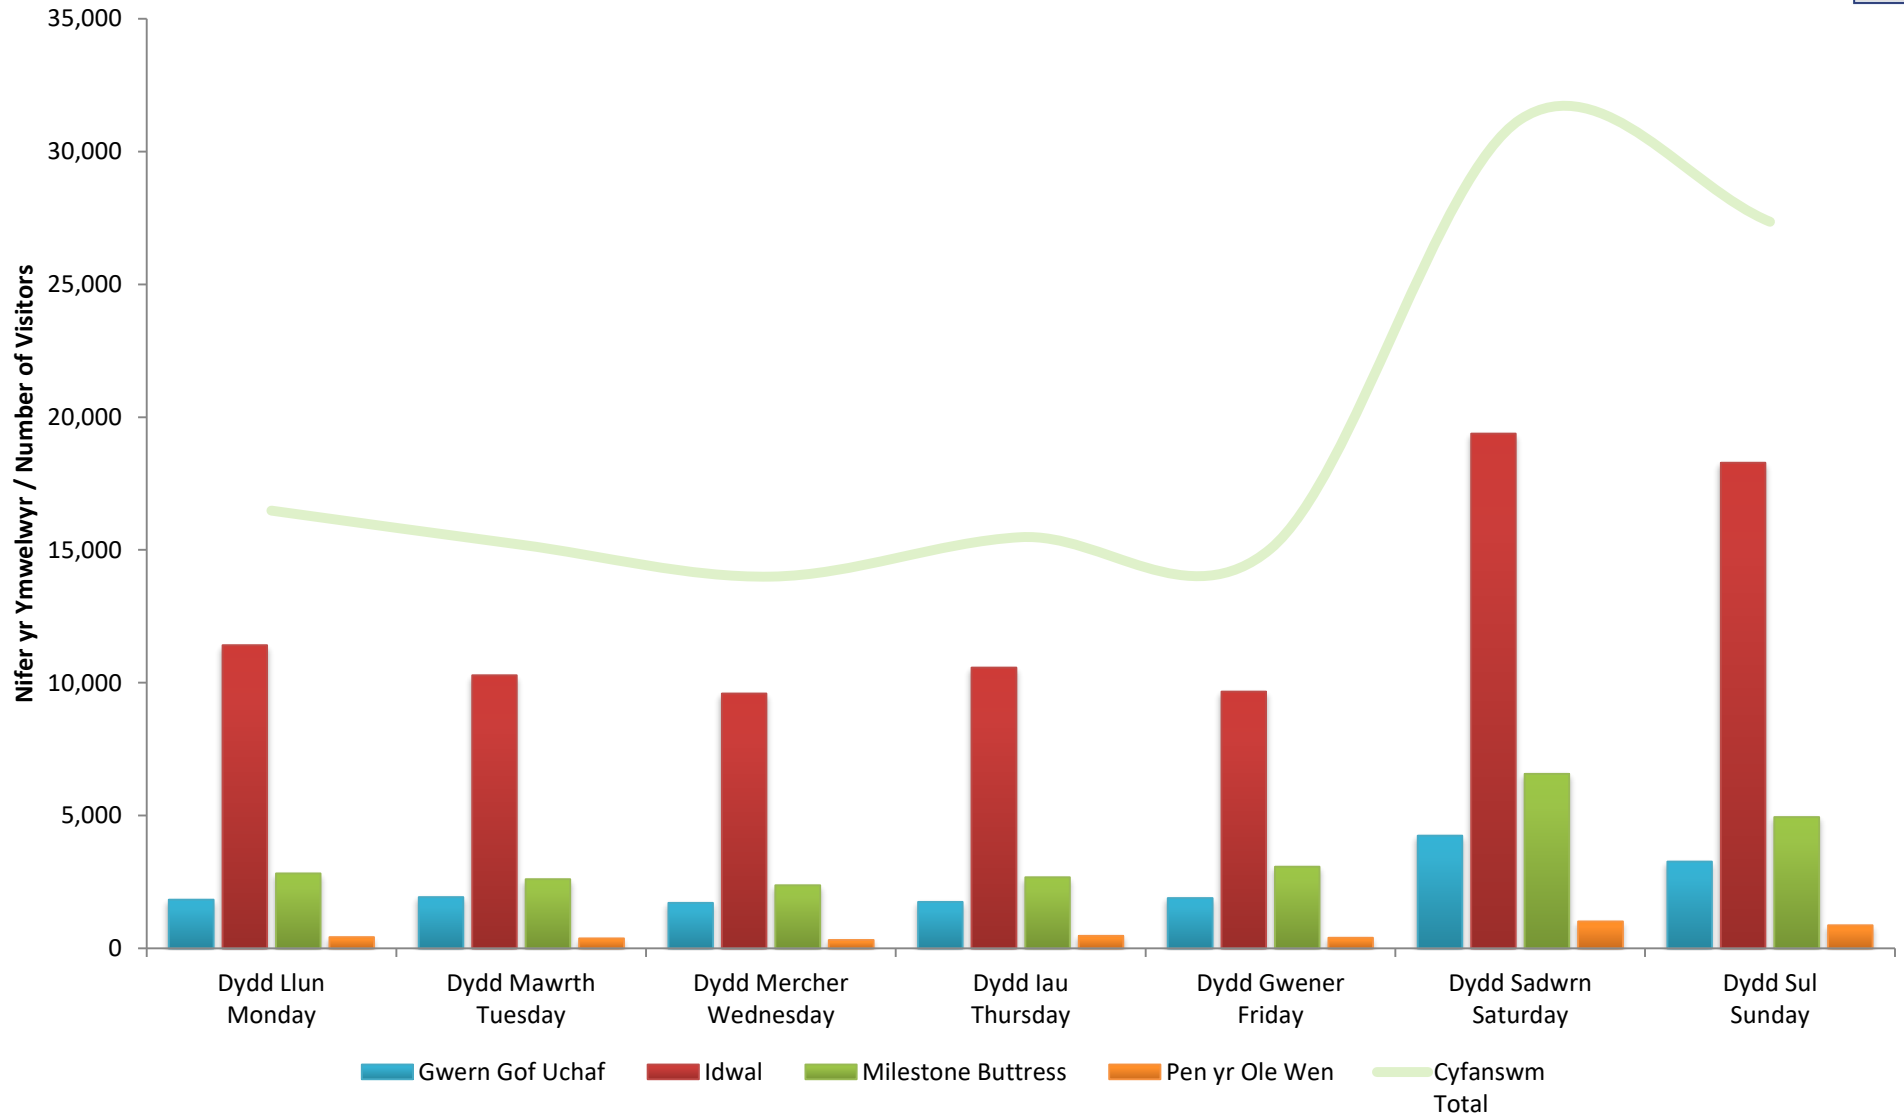

Ogwen ac Idwal - Ffigyrau Monitro 2018 - Ffigyrau Unffordd - Cyfanswm Dydd o'r Wythnos
Ogwen & Idwal - Visitor Monitoring 2018 - One-Way Figures - Day of Week Totals