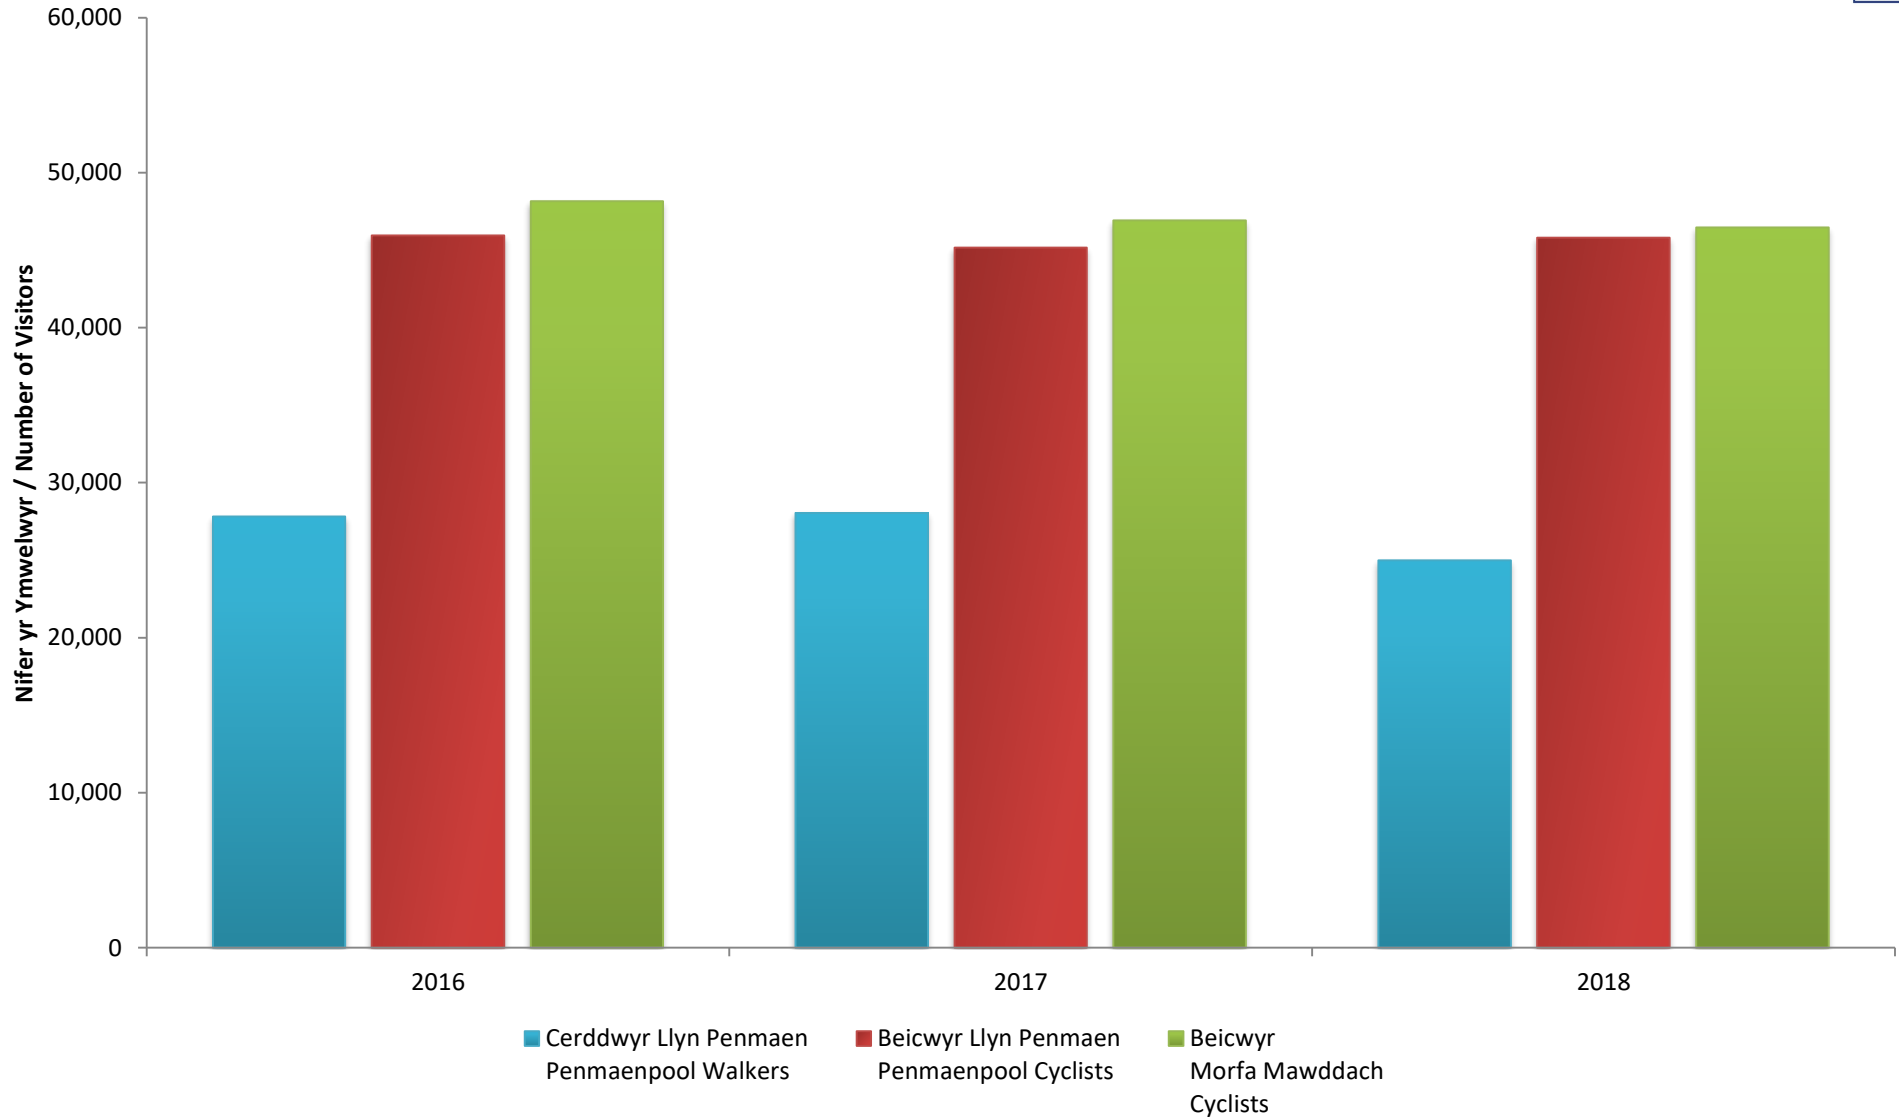

Llwybr Mawddach - Ffigyrau Monitro 2018 - Ffigyrau Cyfan - Cymhariaeth Blynnyddol - 2016 i 2018
Mawddach Trail - Visitor Monitoring 2018 - Total Figures - Yearly Comparison - 2016 to 2018