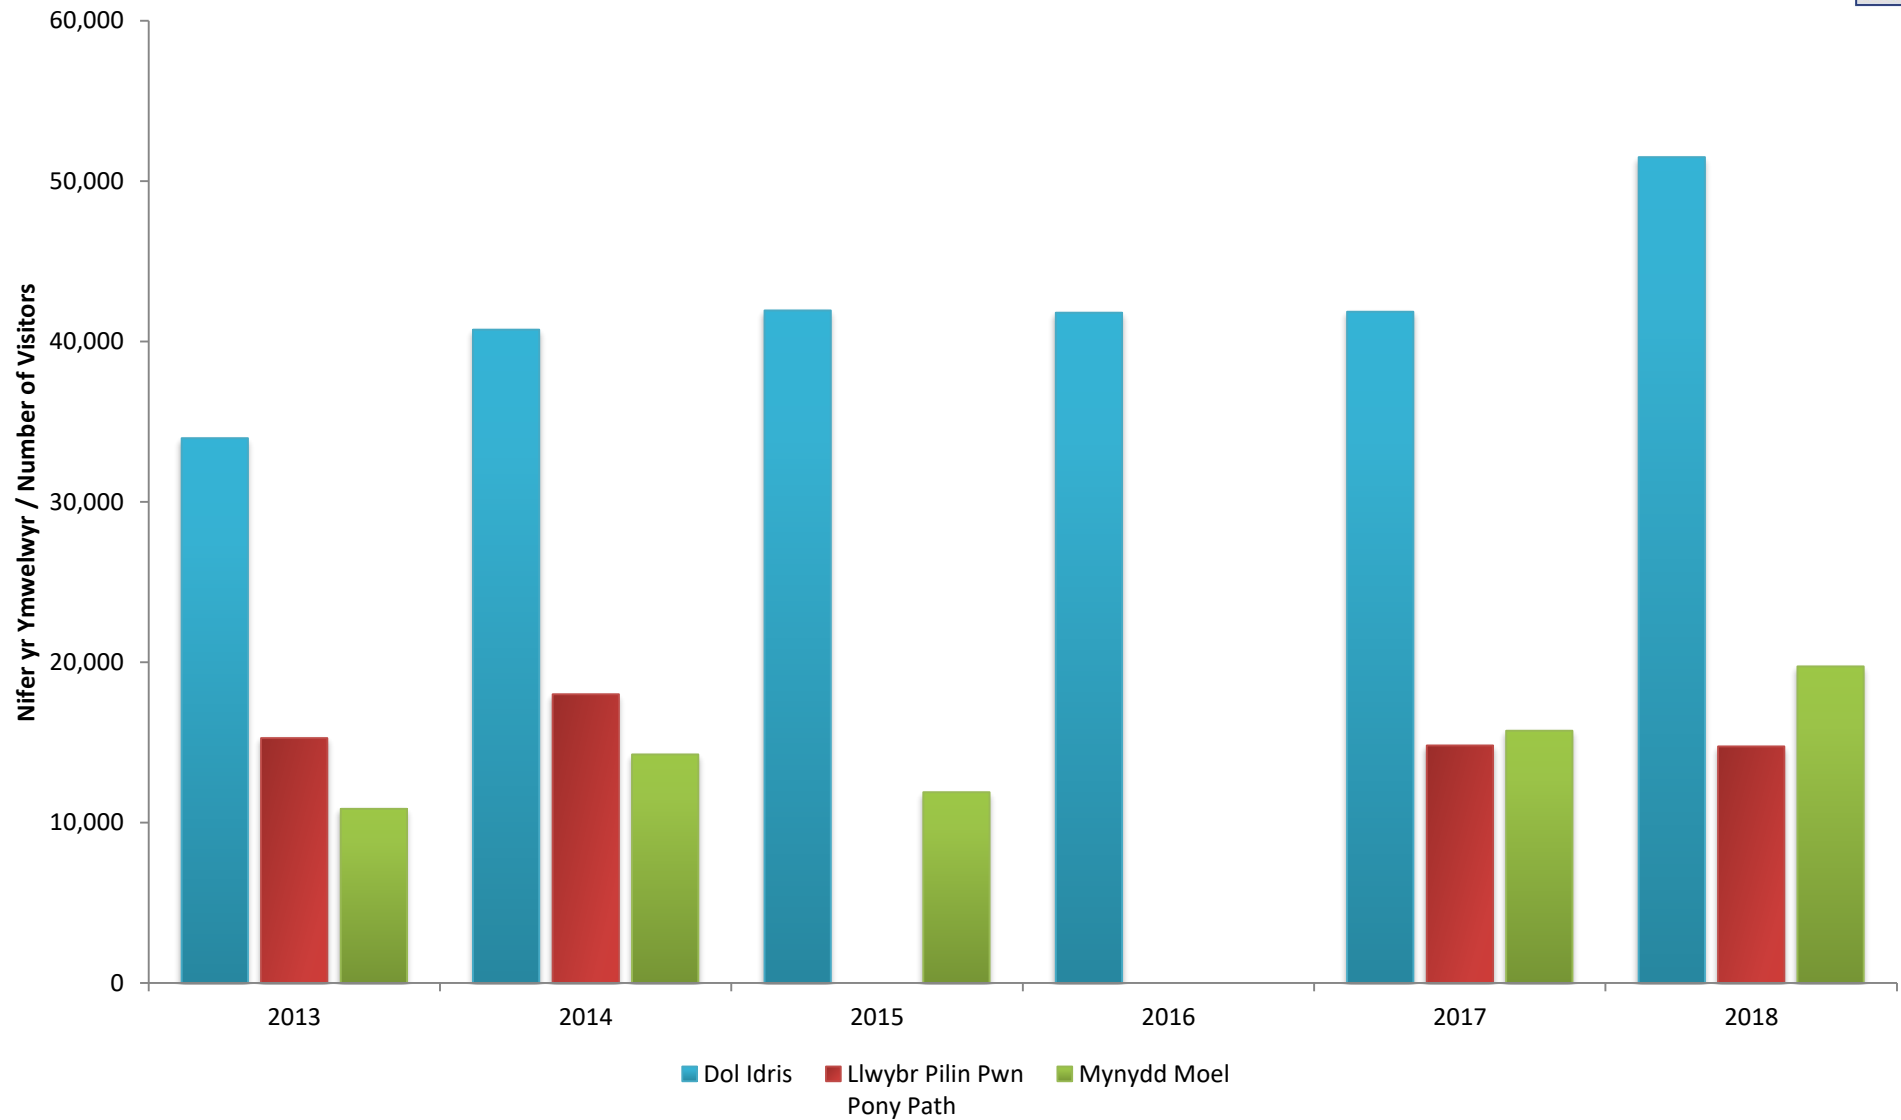

Cader Idris - Ffigyrau Monitro 2018 - Ffigyrau Unffordd - Cymhariaeth Blynyddol - 2013 i 2018
Cader Idris - Visitor Monitoring 2018 - One-Way Figures - Yearly Comparison - 2013 to 2018