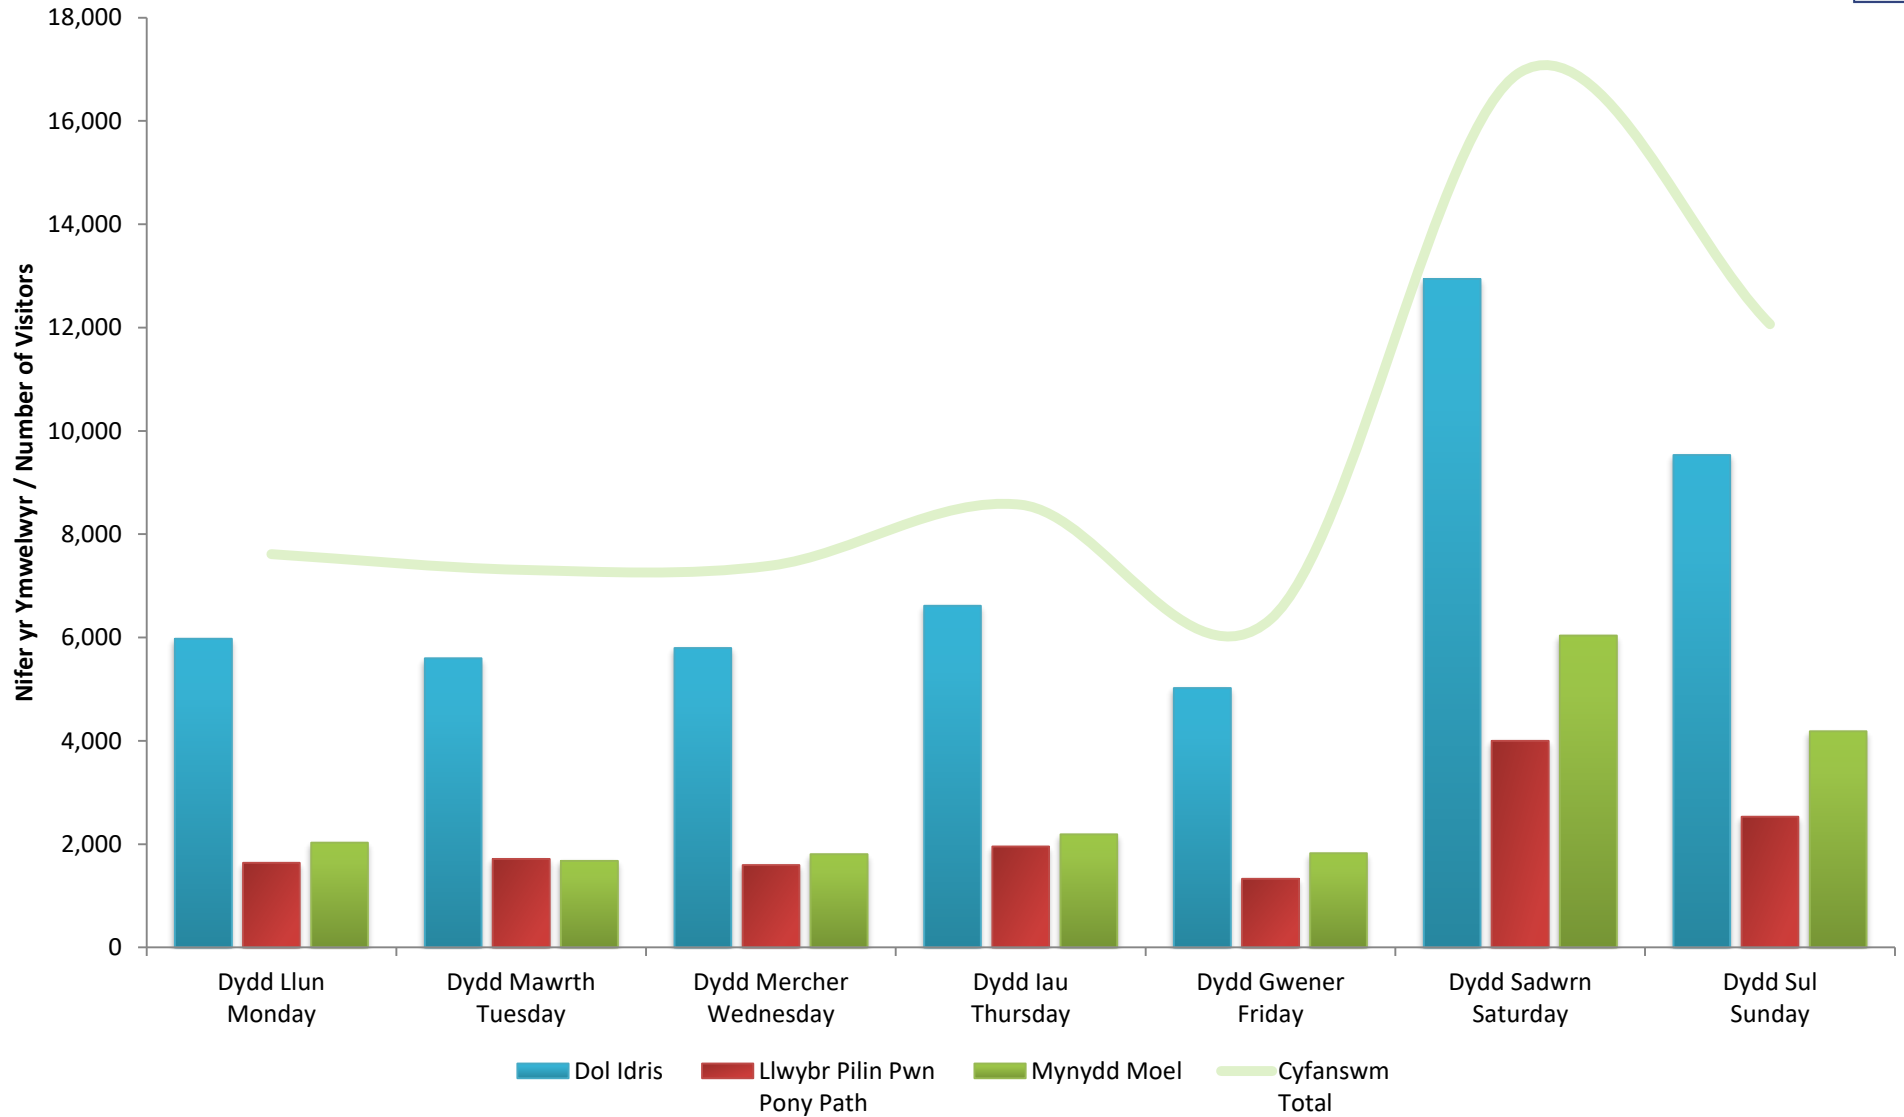

Cader Idris - Ffigyrau Monitro 2018 - Ffigyrau Unffordd - Cyfanswm Dydd o'r Wythnos
Cader Idris - Visitor Monitoring 2018 - One-Way Figures - Day of Week Totals