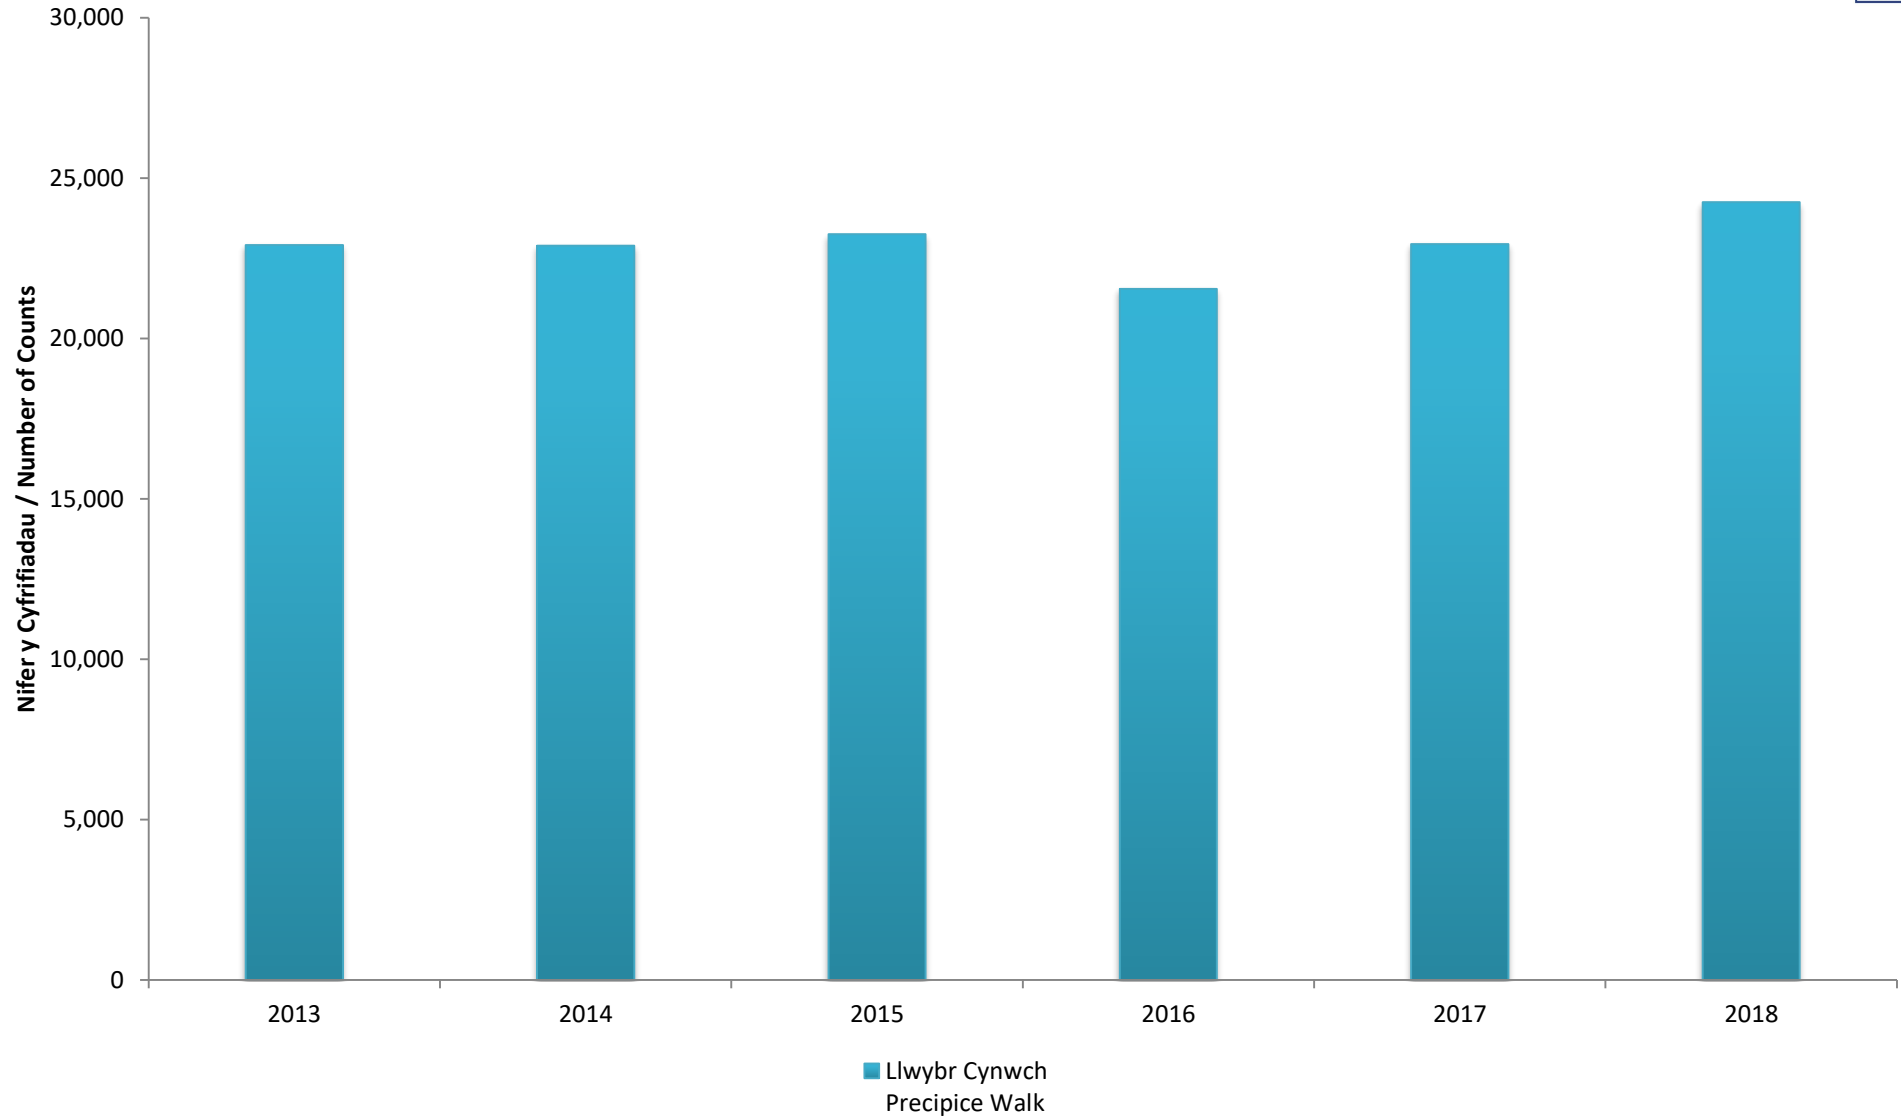

Llwybrau Eraill - Ffigyrau Monitro 2018 - Ffigyrau Cyfan - Cymhariaeth Blynnyddol - 2013 i 2018
Other Routes - Visitor Monitoring 2018 - Total Figures - Yearly Comparison - 2013 to 2018