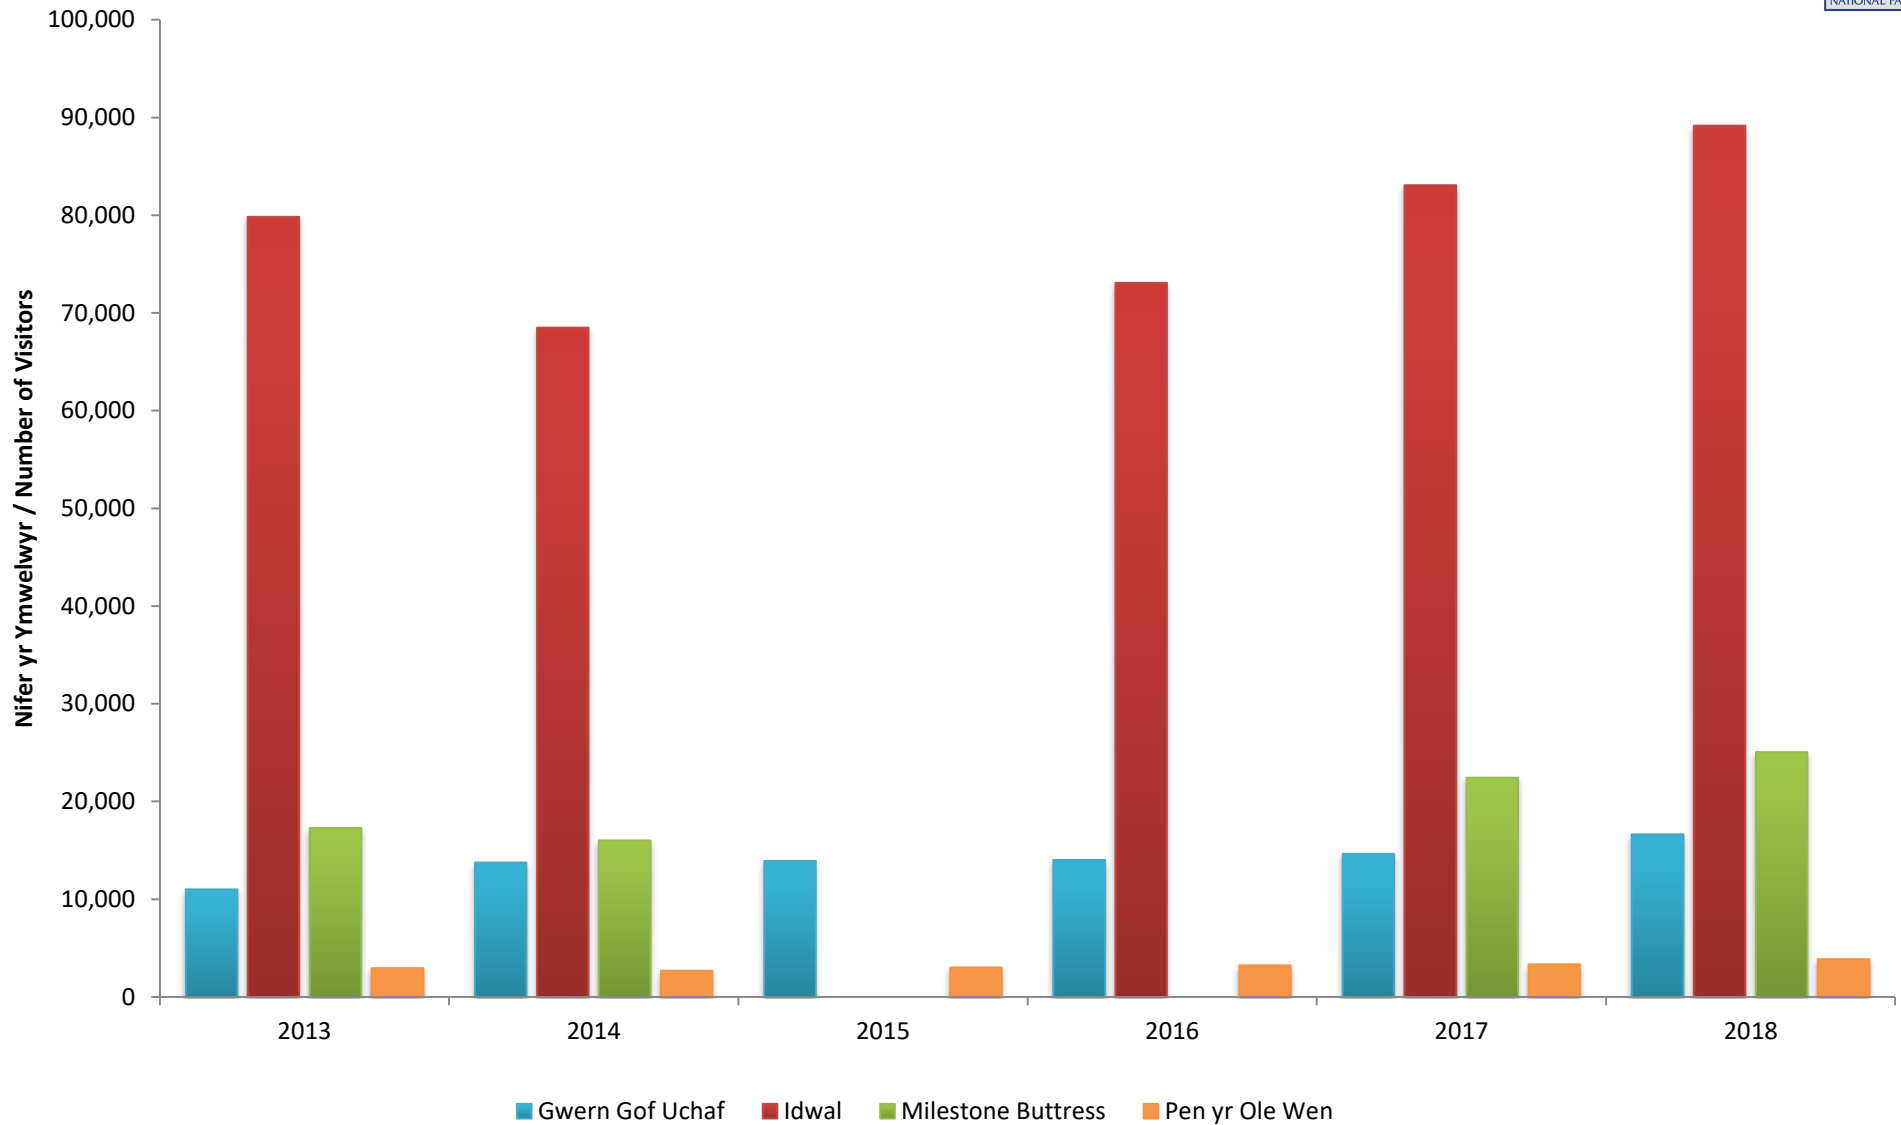

Ogwen ac Idwal - Ffigyrau Monitro 2018 - Ffigyrau Unffordd - Cymhariaeth Blynnyddol - 2013 i 2018
Ogwen & Idwal - Visitor Monitoring 2018 - One-Way Figures - Yearly Comparison - 2013 to 2018