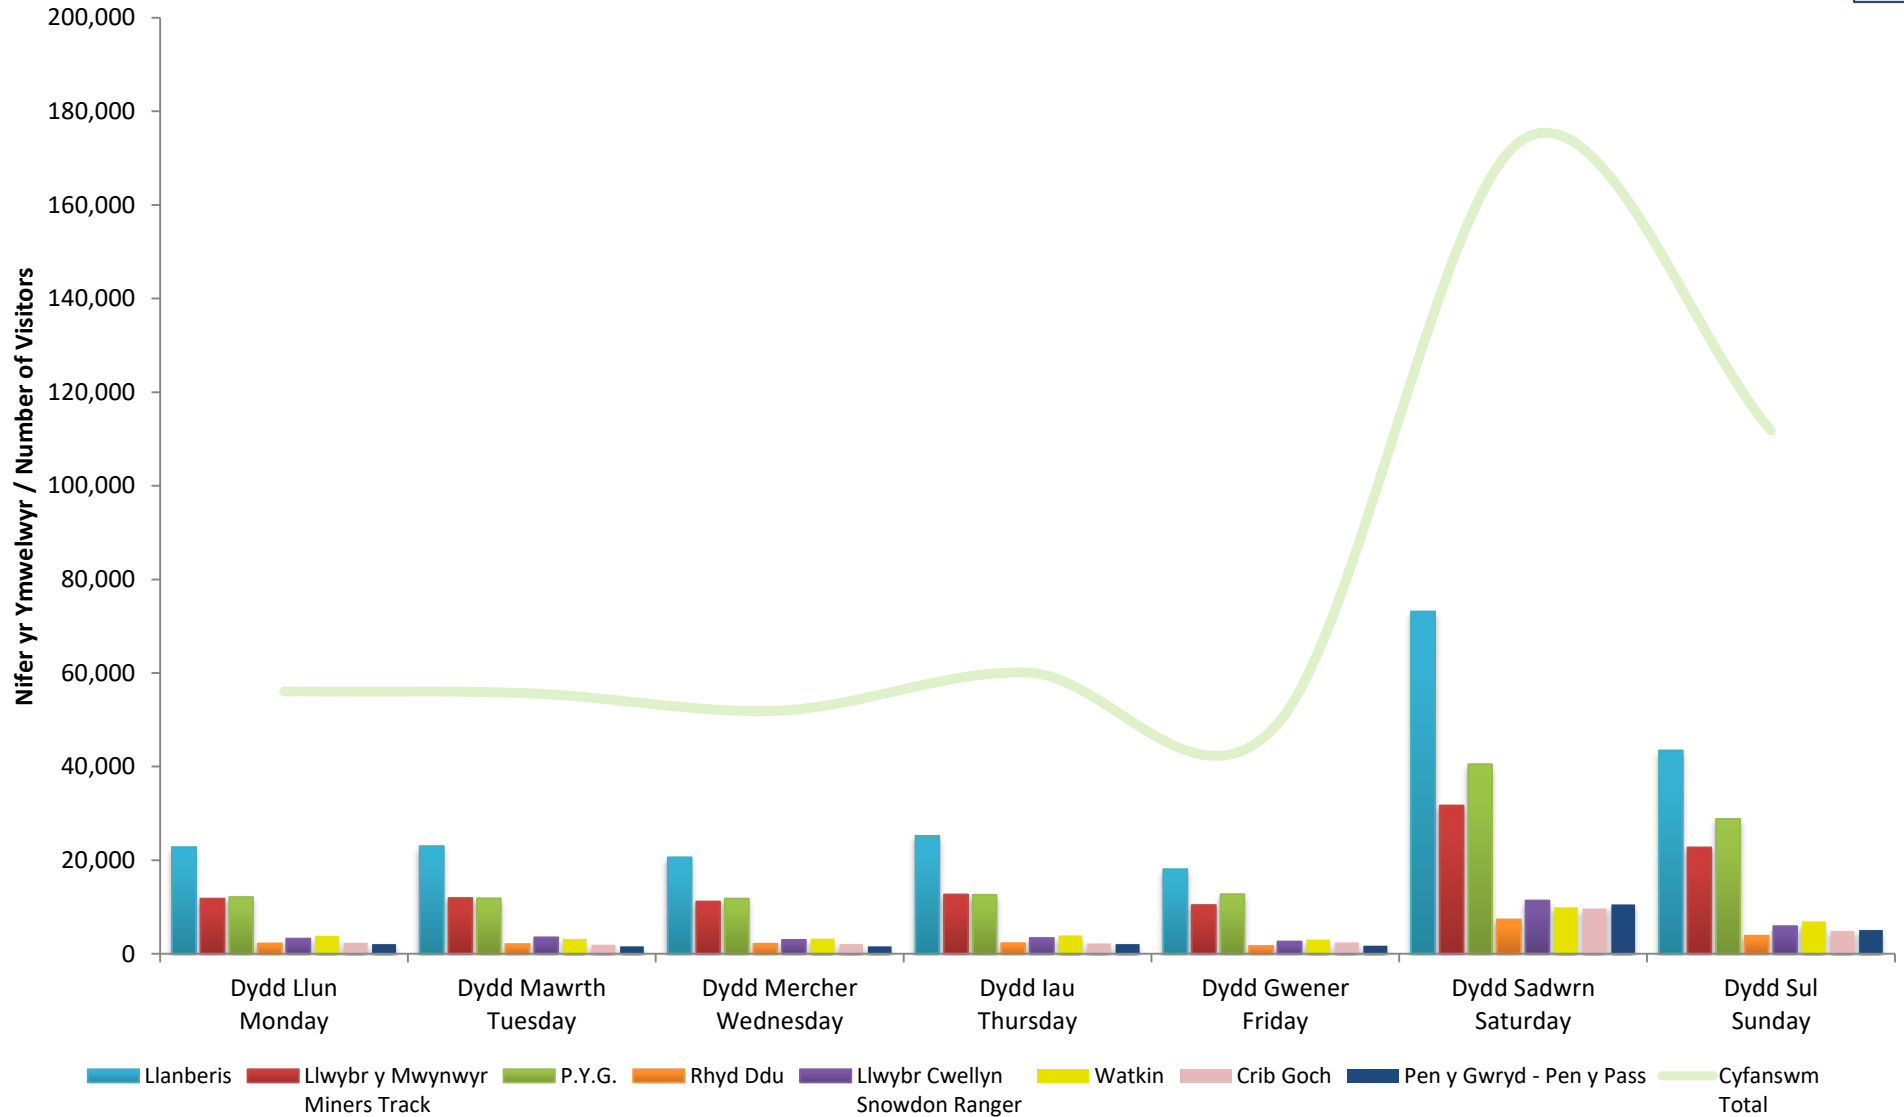

Yr Wyddfa - Ffigyrau Monitro 2018 - Ffigyrau Unffordd - Cyfanswm Dydd o'r Wythnos Snowdon - Visitor Monitoring 2018 - One-Way Figures - Day of Week Totals