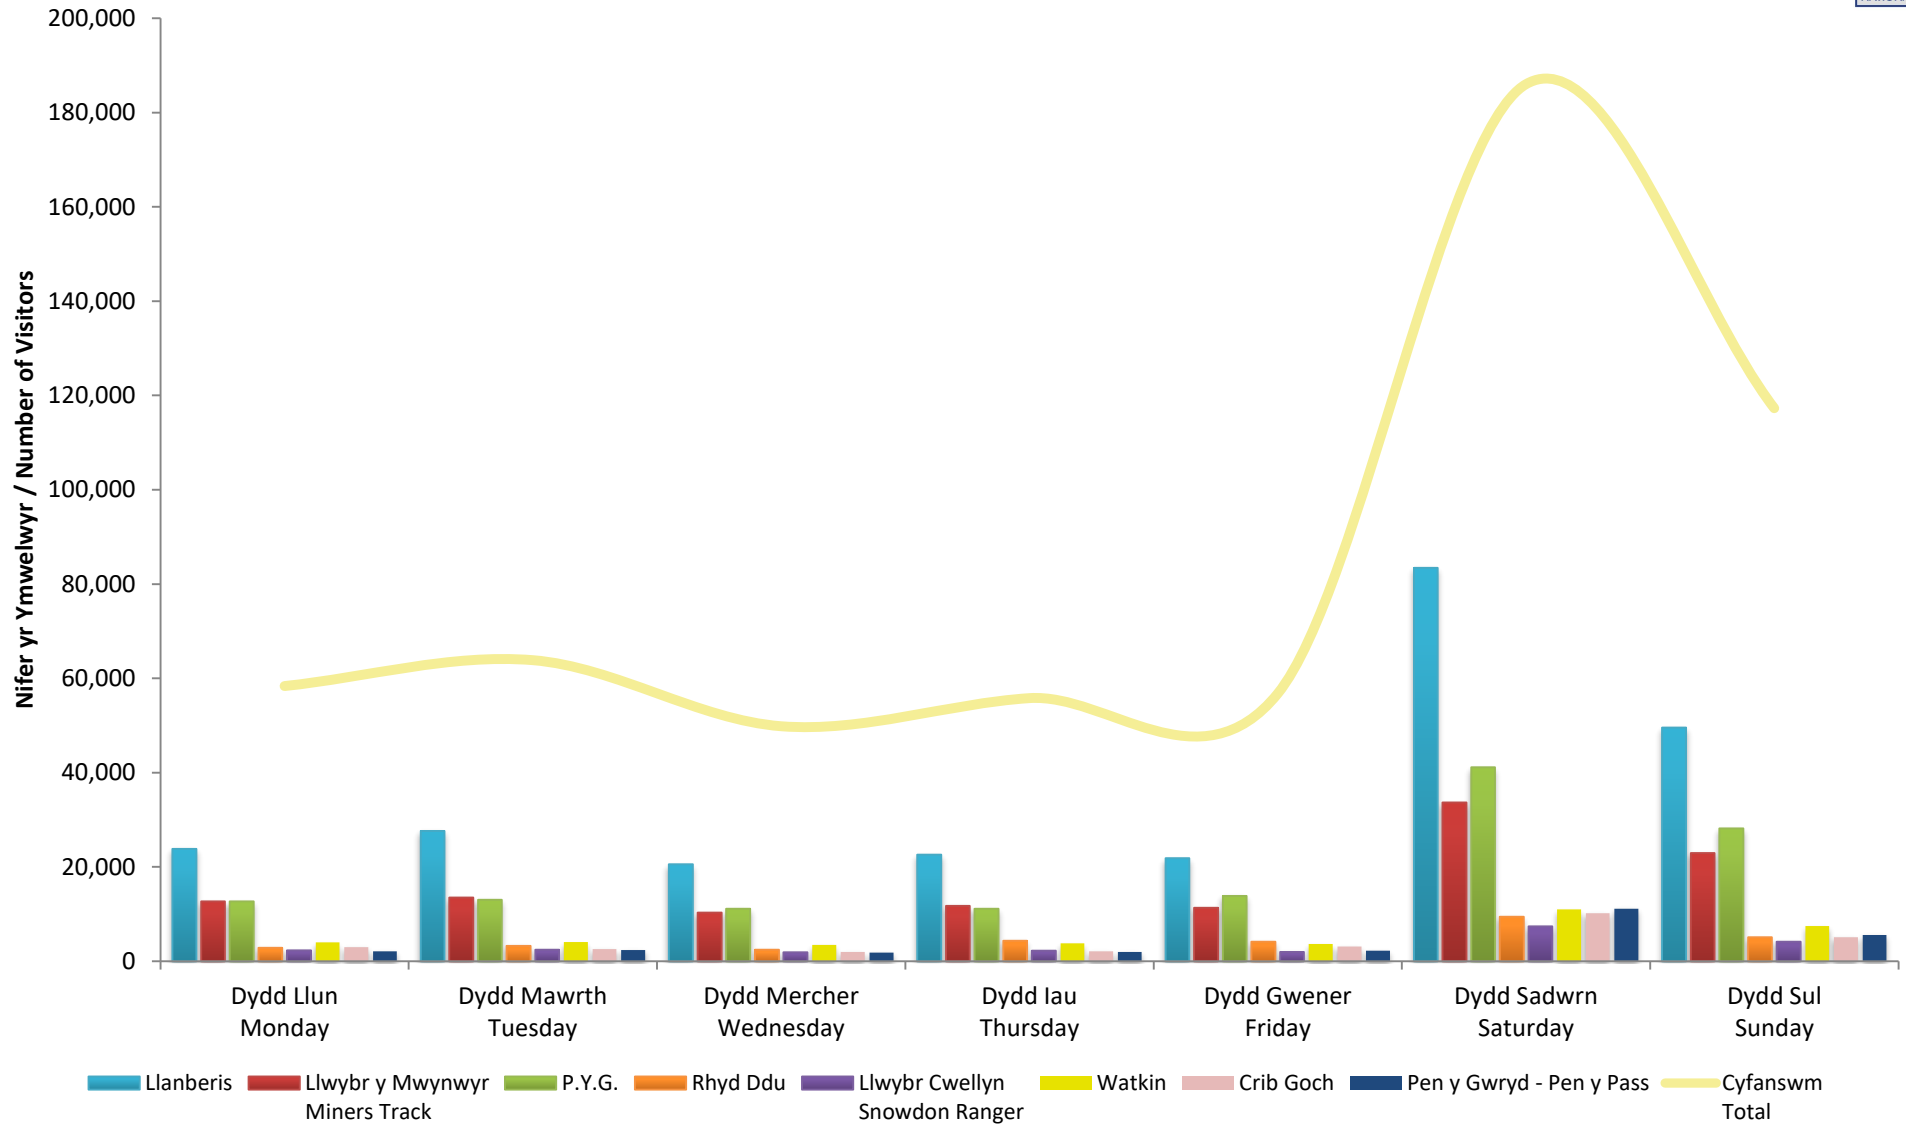

Yr Wyddfa - Ffigyrau Monitro 2019 - Ffigyrau Unffordd - Cyfanswm Dydd o'r Wythnos Snowdon - Visitor Monitoring 2019 - One-Way Figures - Day of Week Totals