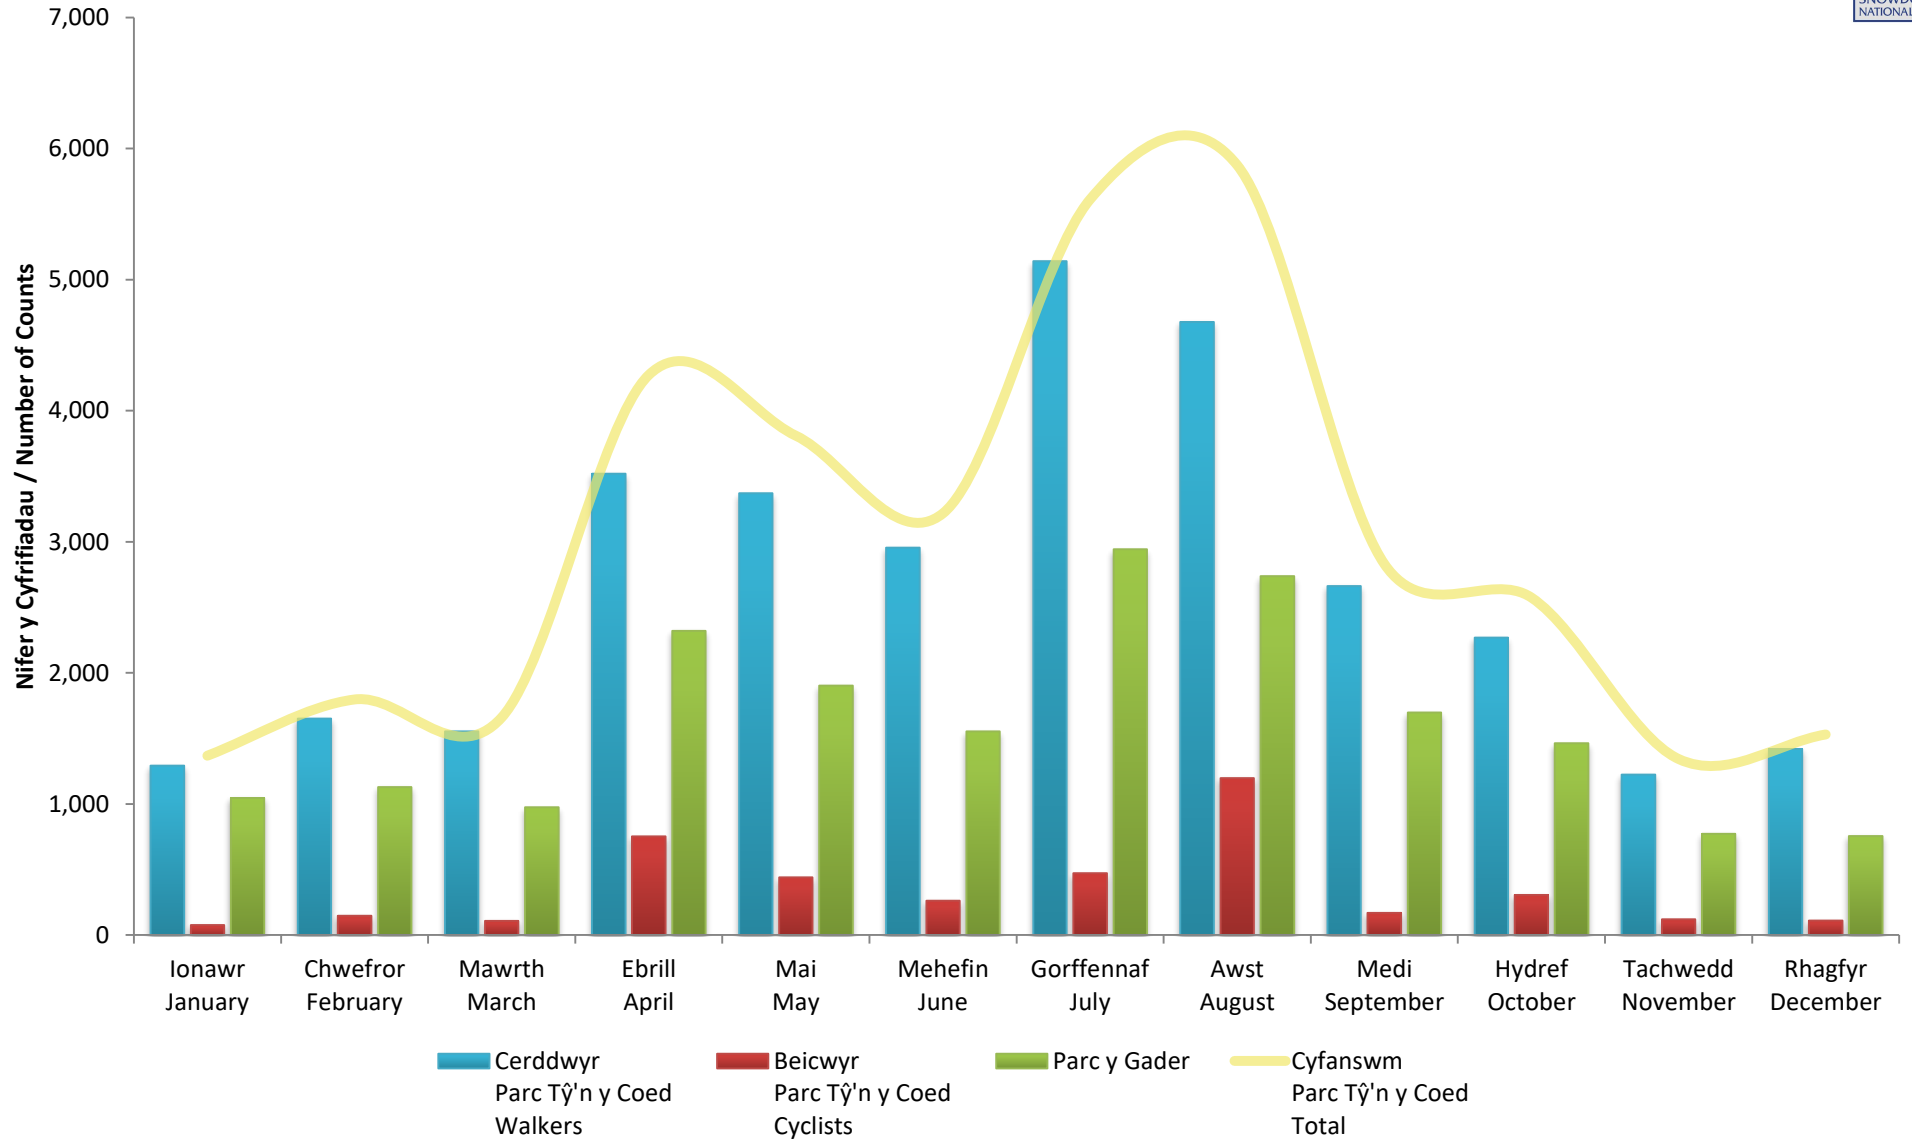

Lôn Gwyrfai - Ffigyrau Monitro 2019 - Ffigyrau Cyfan - Cyfanswm Misol
Lôn Gwyrfai - Visitor Monitoring 2019 - Total Figures - Monthly Totals