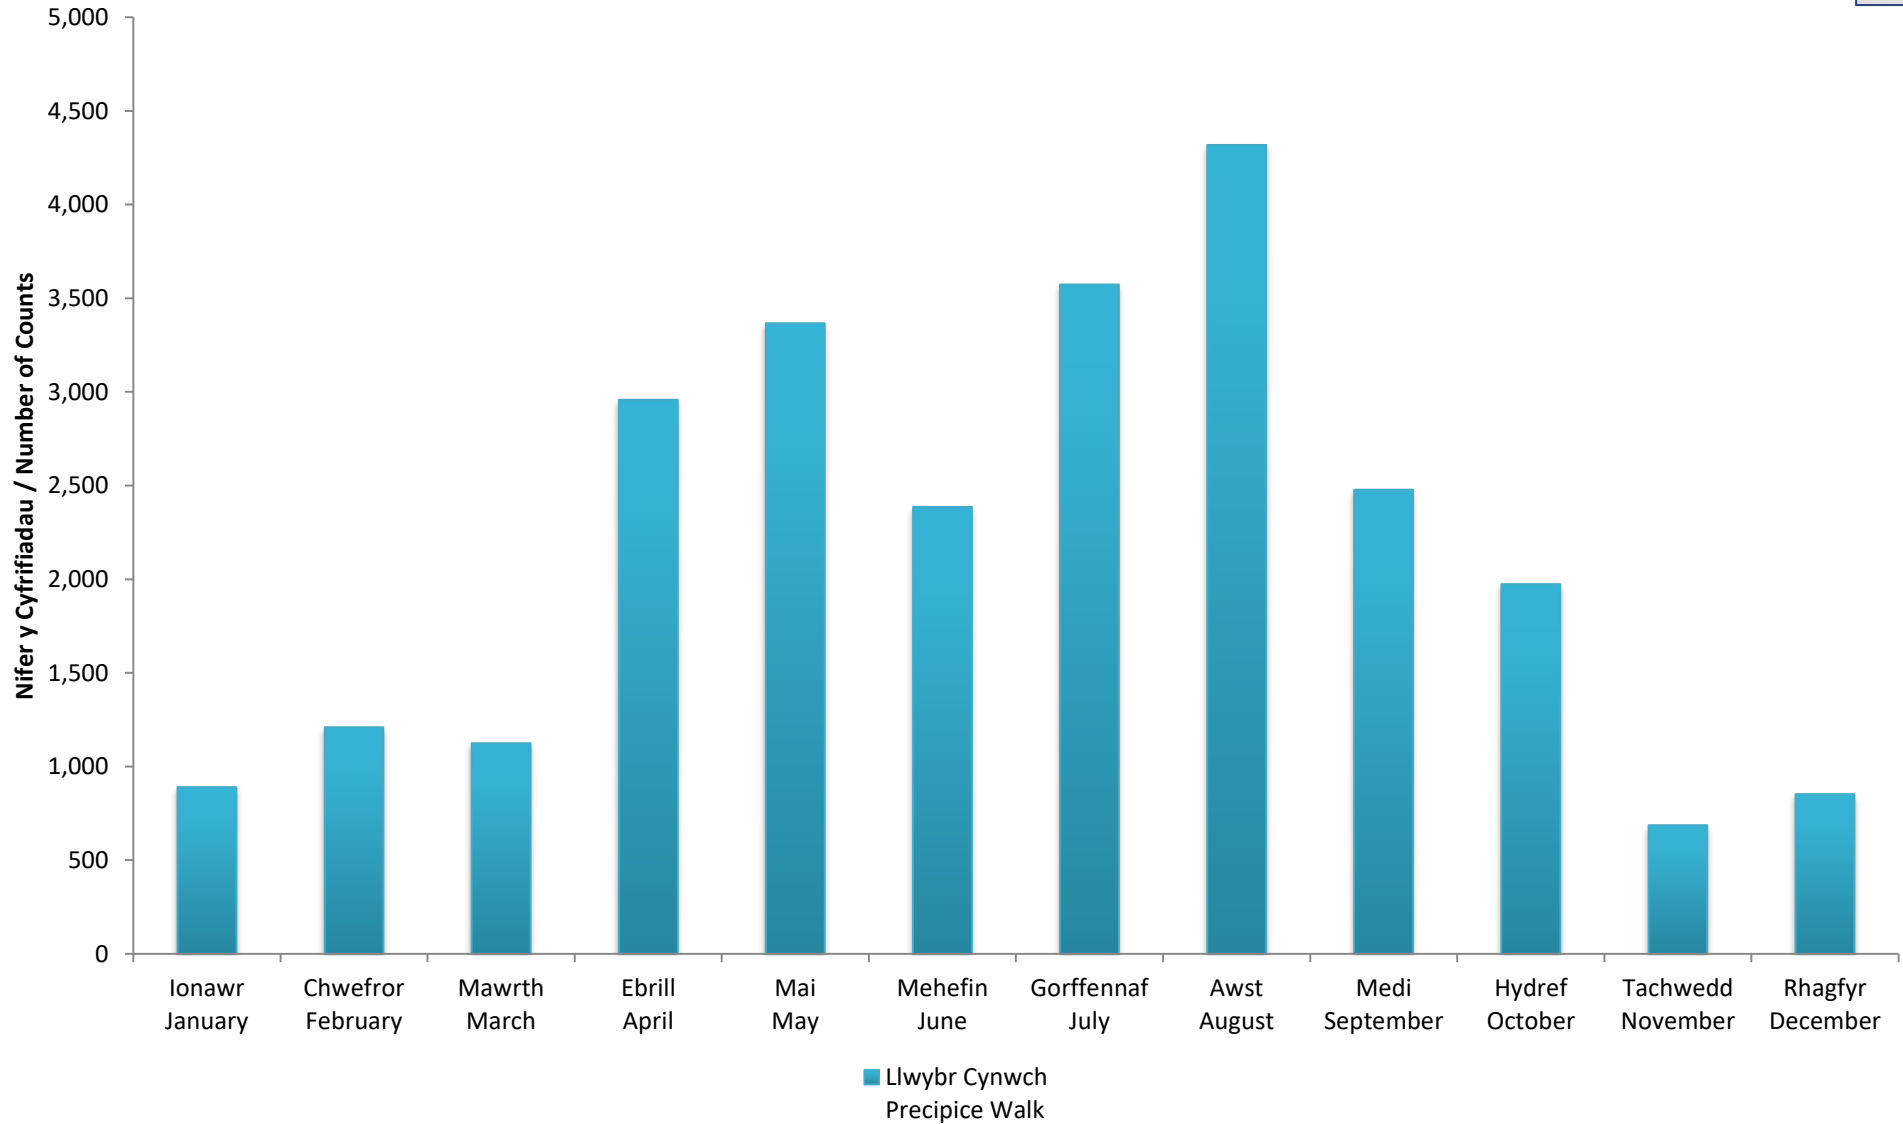

Llwybrau Eraill - Ffigyrau Monitro 2019 - Ffigyrau Cyfan - Cyfanswm Misol
Other Routes - Visitor Monitoring 2019 - Total Figures - Monthly Totals