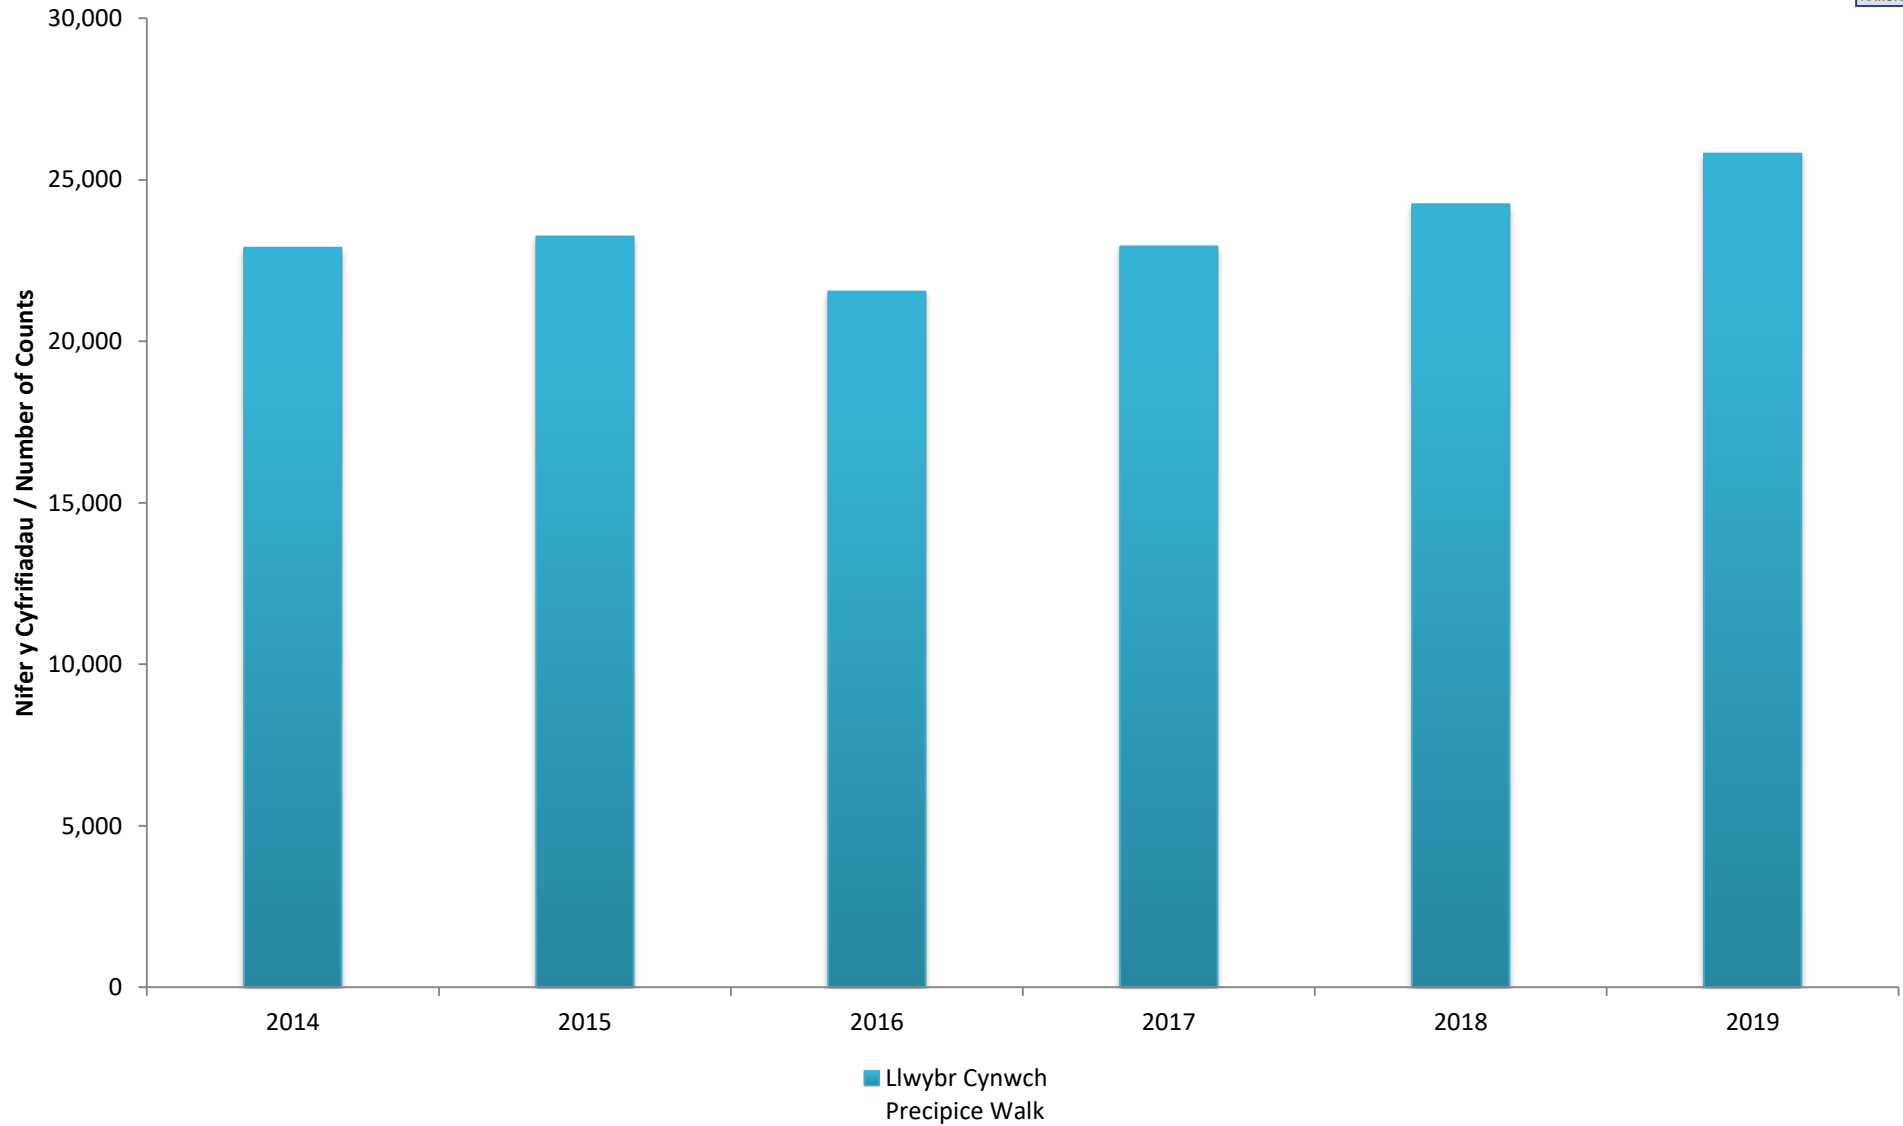

Llwybrau Eraill - Ffigyrau Monitro 2019 - Ffigyrau Cyfan - Cymhariaeth Blynnyddol - 2014 i 2019
Other Routes - Visitor Monitoring 2019 - Total Figures - Yearly Comparison - 2014 to 2019