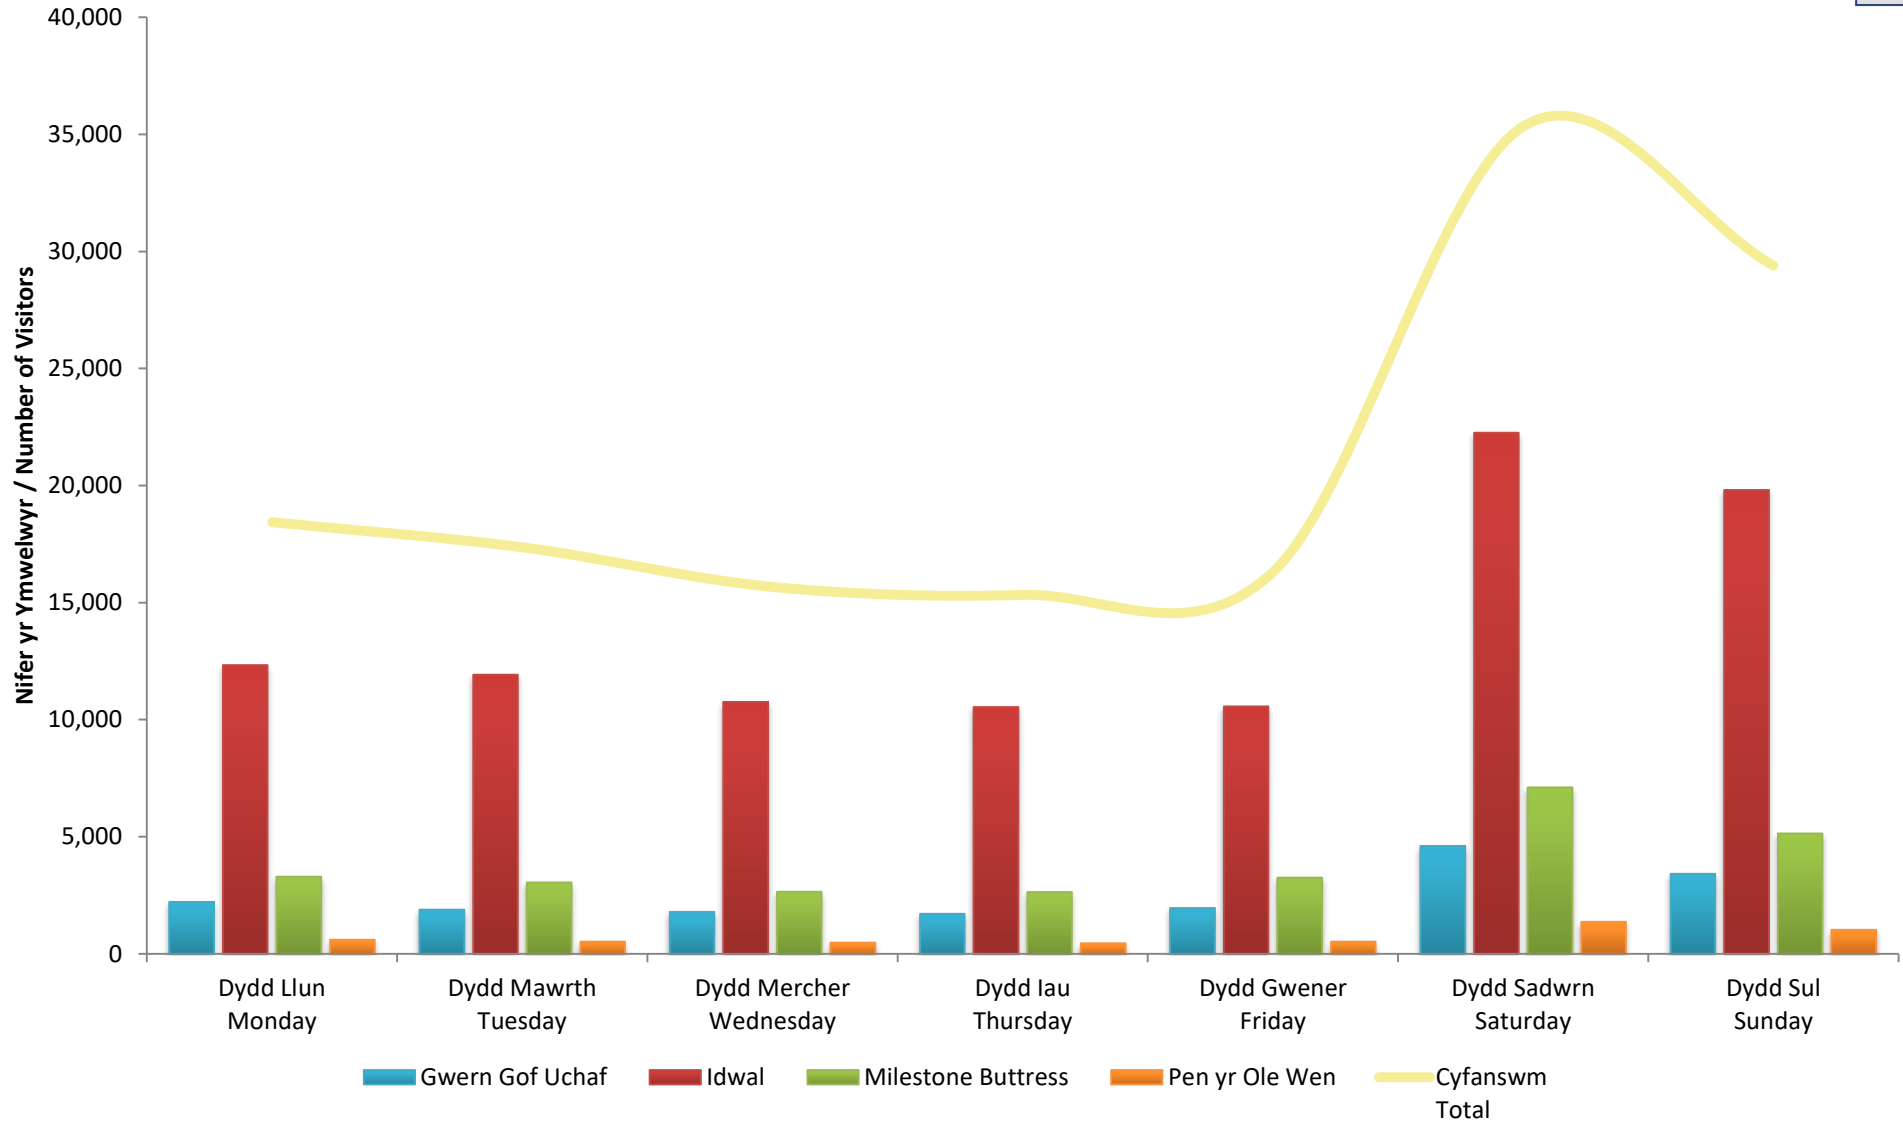

Ogwen ac Idwal - Ffigyrau Monitro 2019 - Ffigyrau Unffordd - Cyfanswm Dydd o'r Wythnos
Ogwen & Idwal - Visitor Monitoring 2019 - One-Way Figures - Day of Week Totals