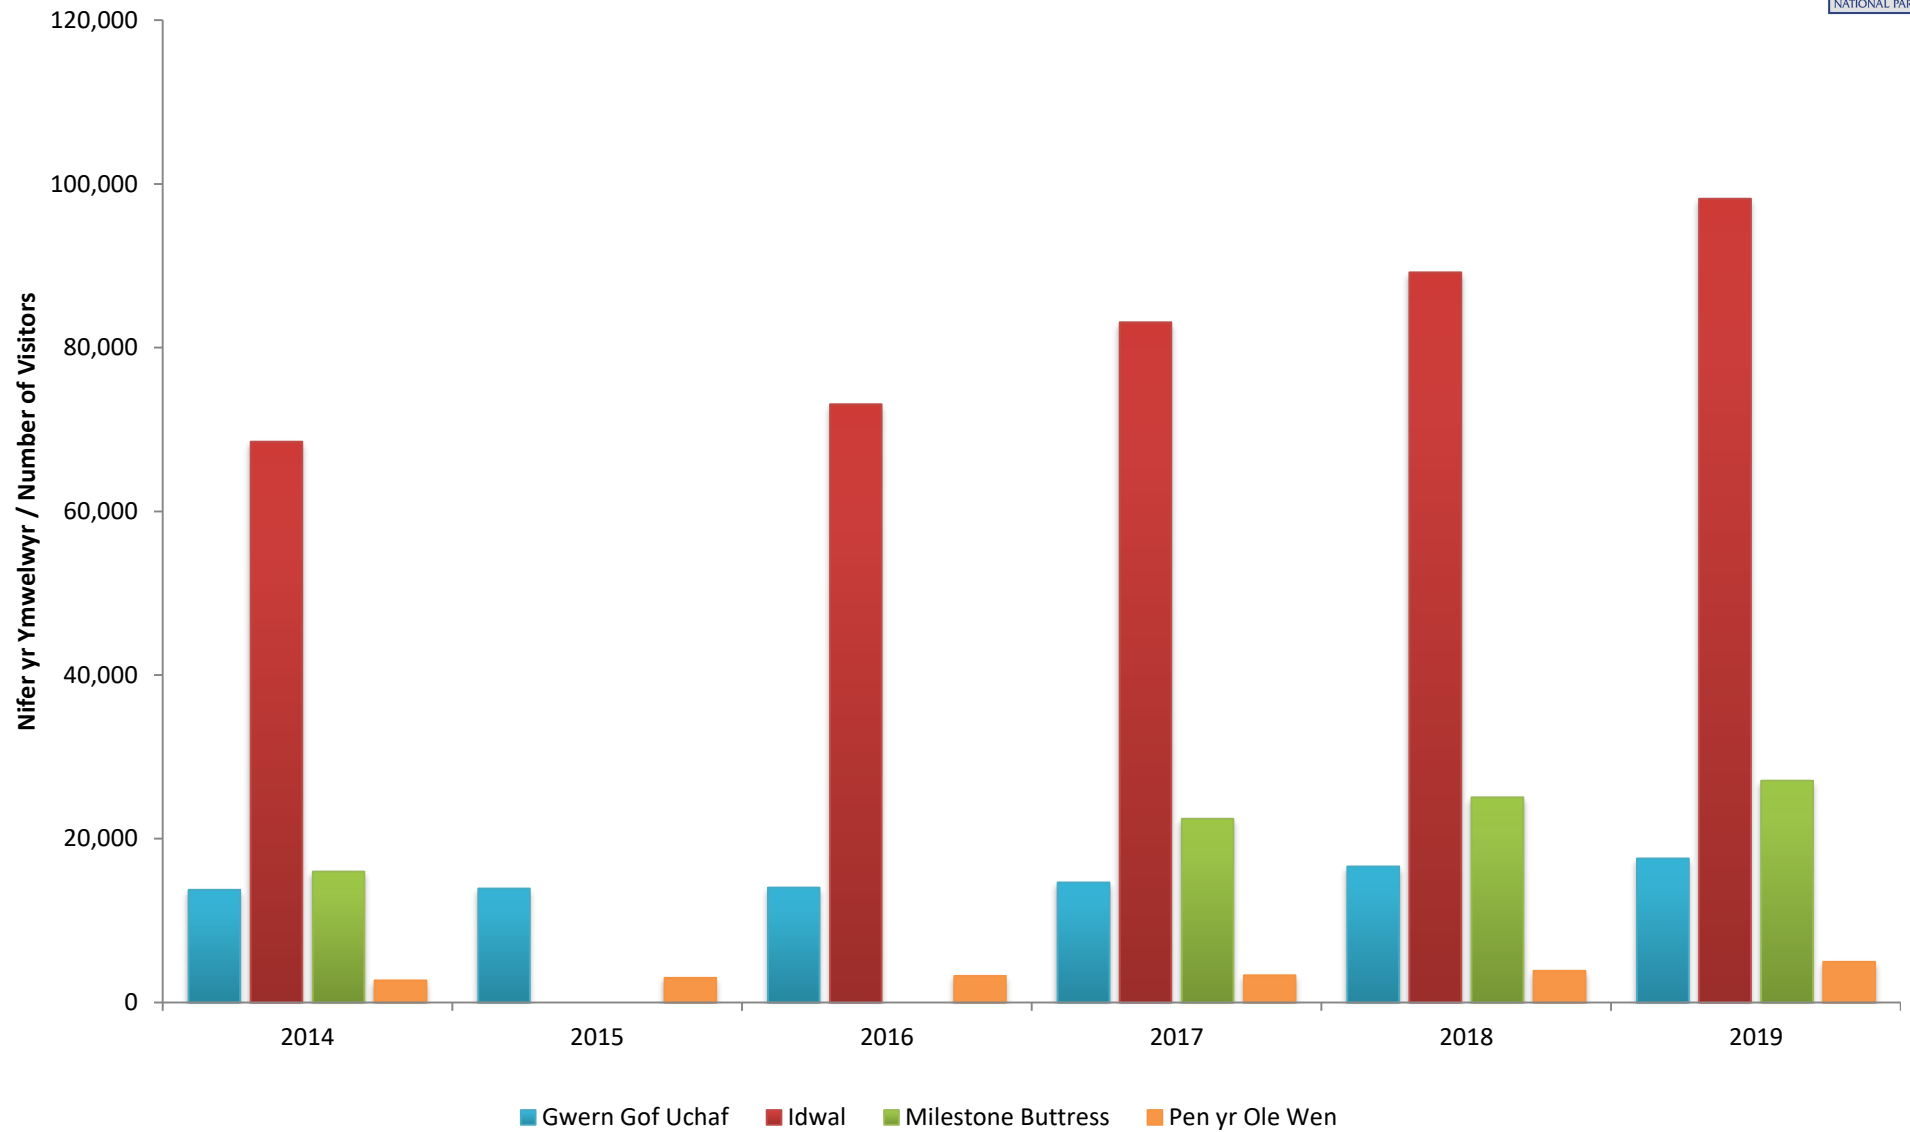

Ogwen ac Idwal - Ffigyrau Monitro 2019 - Ffigyrau Unffordd - Cymhariaeth Blynnyddol - 2014 i 2019
Ogwen & Idwal - Visitor Monitoring 2019 - One-Way Figures - Yearly Comparison - 2014 to 2019