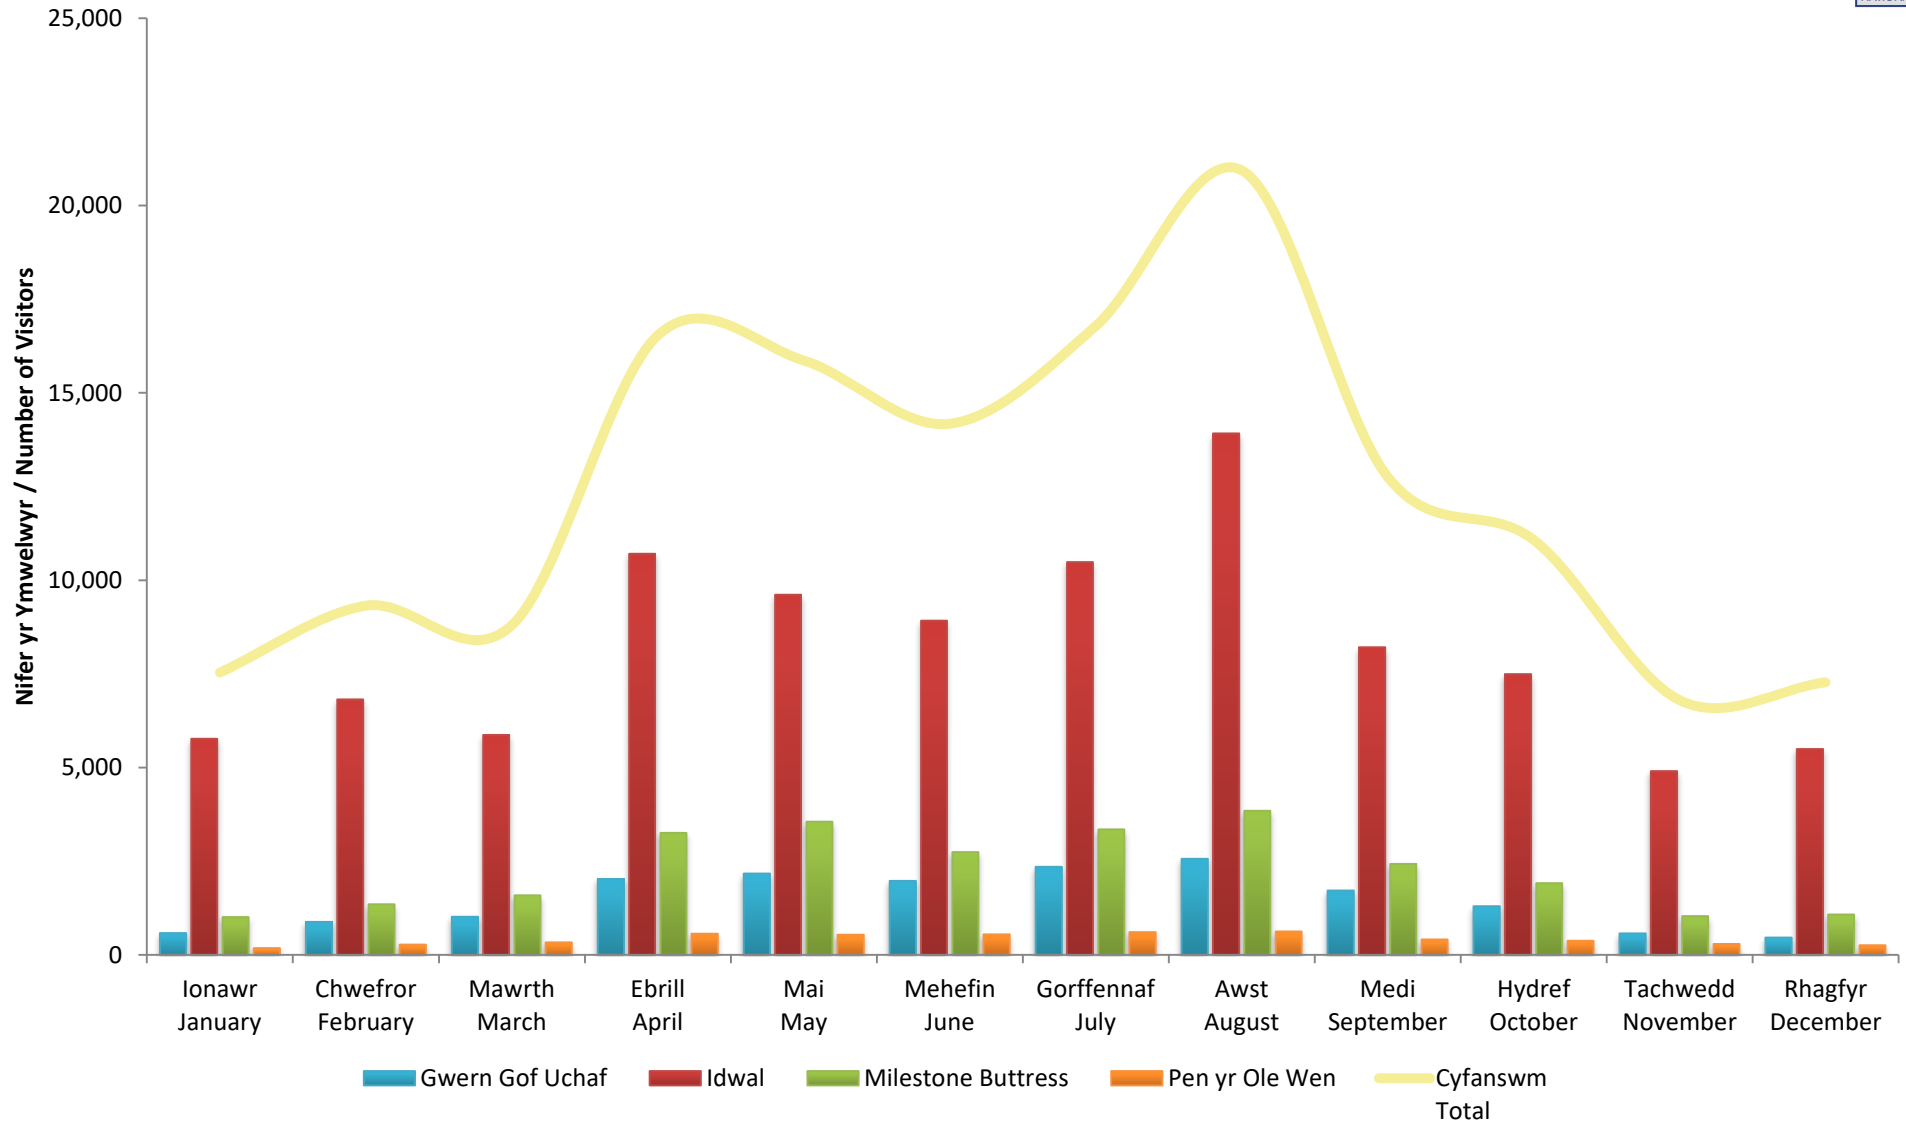

**Ogwen ac Idwal - Ffigyrau Monitro 2019 - Ffigyrau Unffordd - Cyfanswm Misol**  
**Ogwen & Idwal - Visitor Monitoring 2019 - One-Way Figures - Monthly Totals**

**Ogwen ac Idwal - Ffigyrau Monitro 2019 - Ffigyrau Unffordd - Cyfanswm Dydd o'r Wythnos**  
**Ogwen & Idwal - Visitor Monitoring 2019 - One-Way Figures - Day of Week Totals**