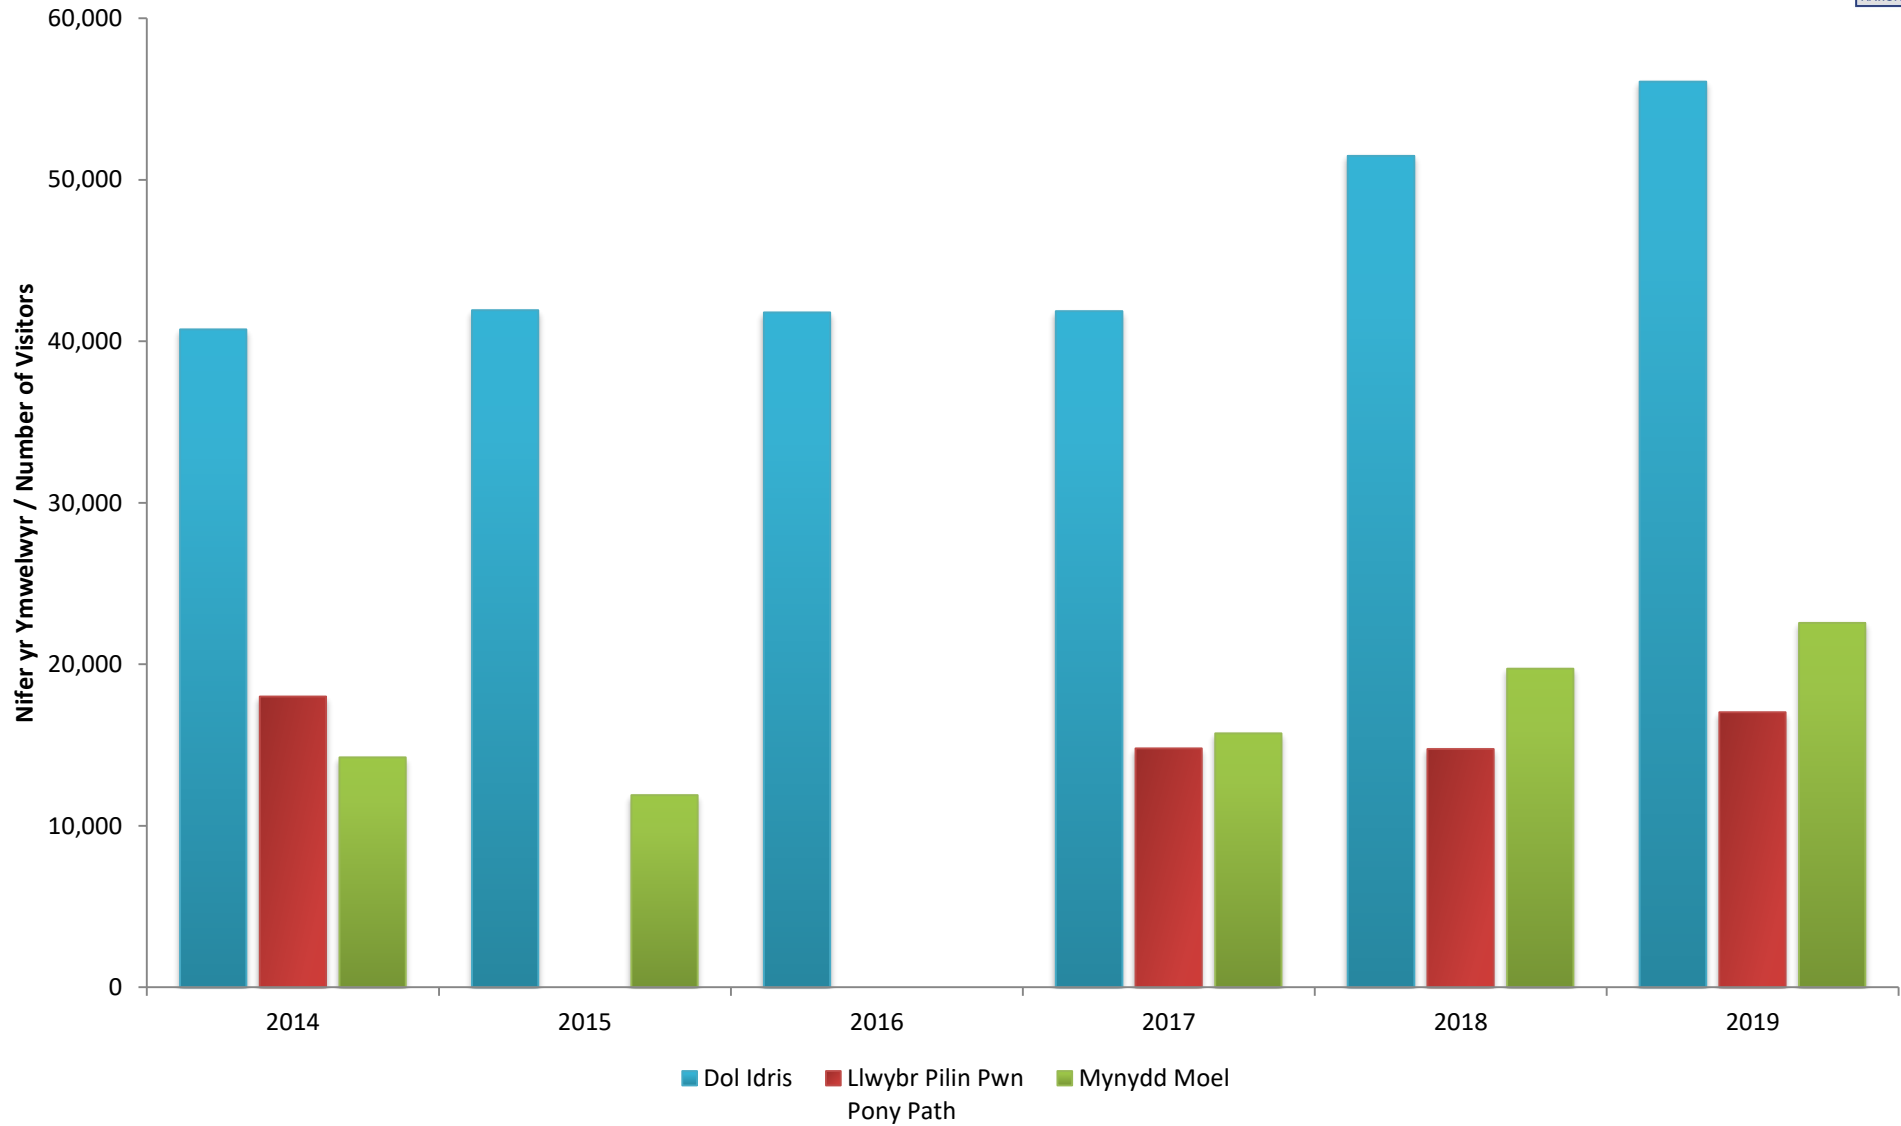

Cader Idris - Ffigyrau Monitro 2019 - Ffigyrau Unffordd - Cymhariaeth Blynyddol - 2014 i 2019
Cader Idris - Visitor Monitoring 2019 - One-Way Figures - Yearly Comparison - 2014 to 2019