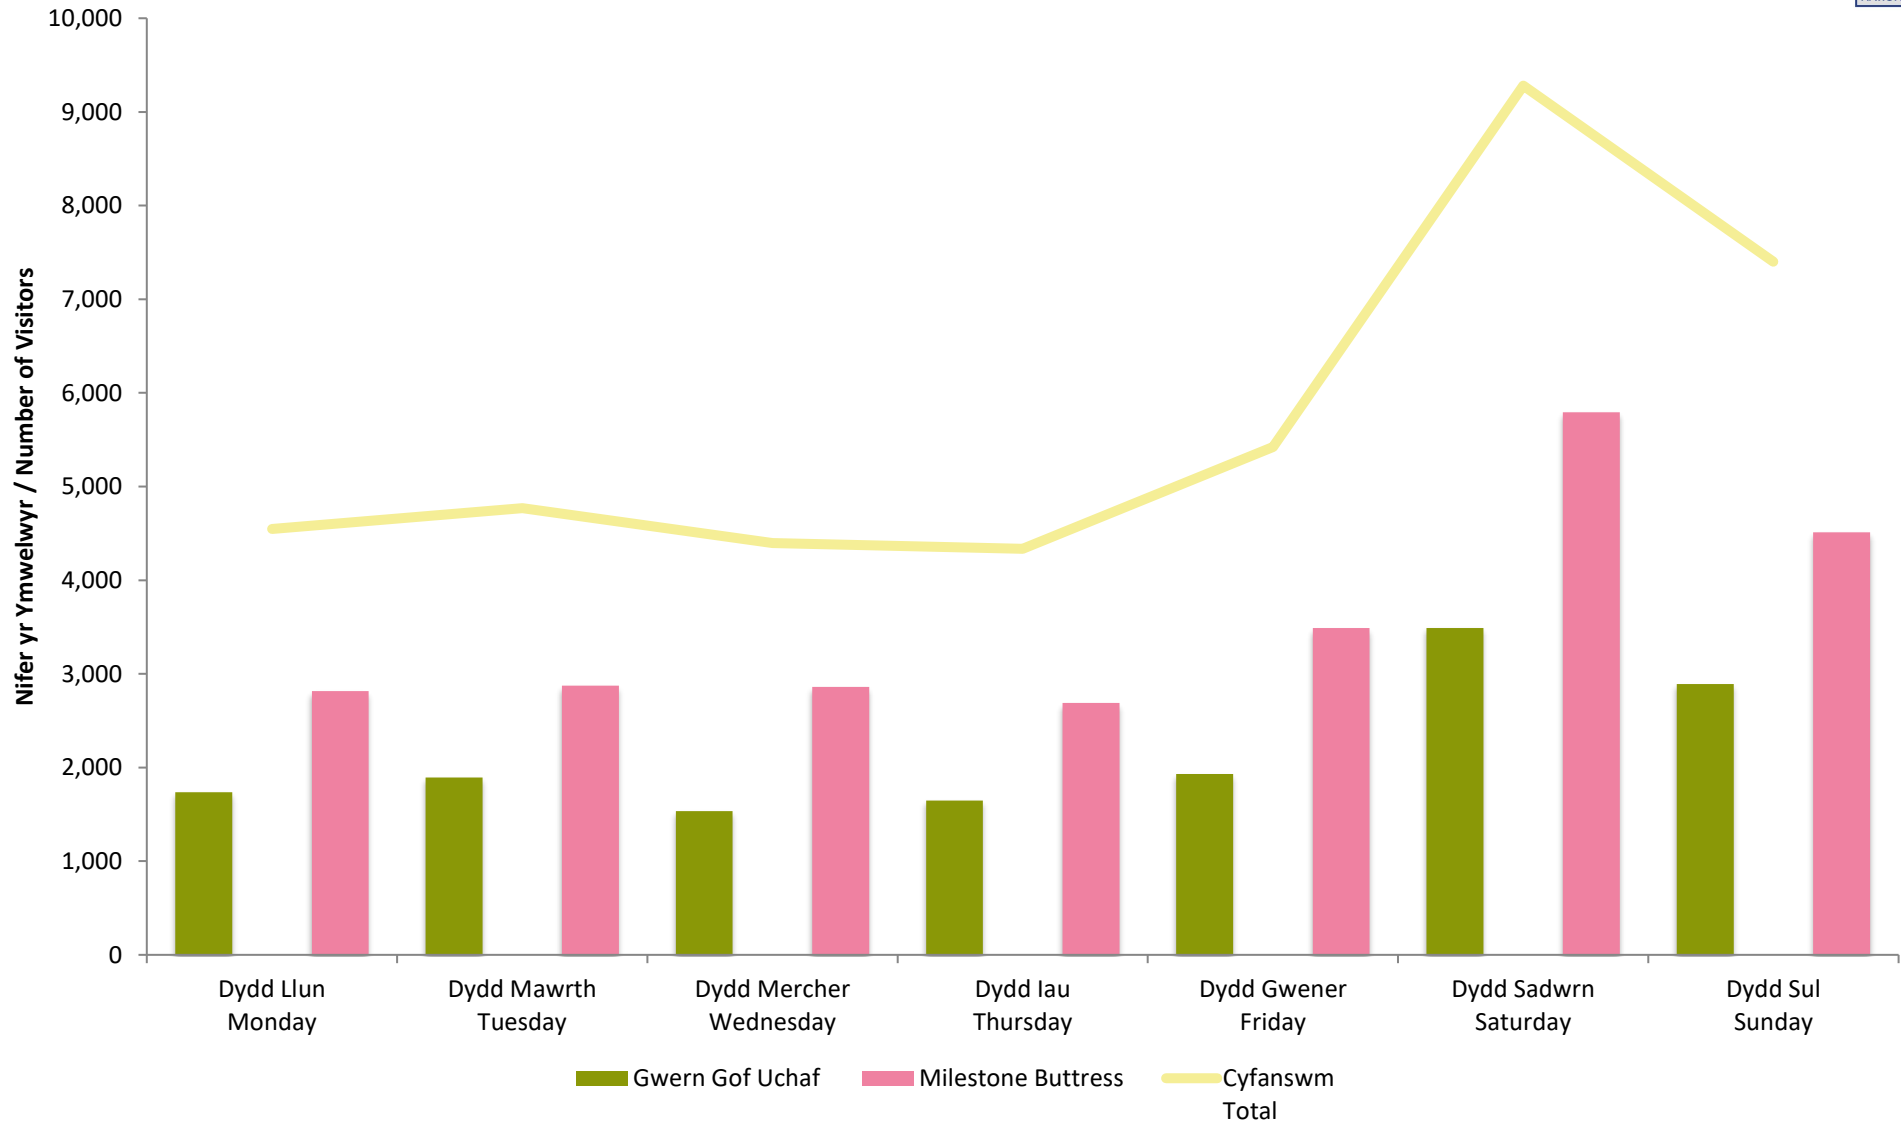

Ogwen ac Idwal - Ffigyrau Monitro 2021 - Ffigyrau Unffordd - Cyfanswm Dydd o'r Wythnos
Ogwen & Idwal - Visitor Monitoring 2021 - One-Way Figures - Day of Week Totals