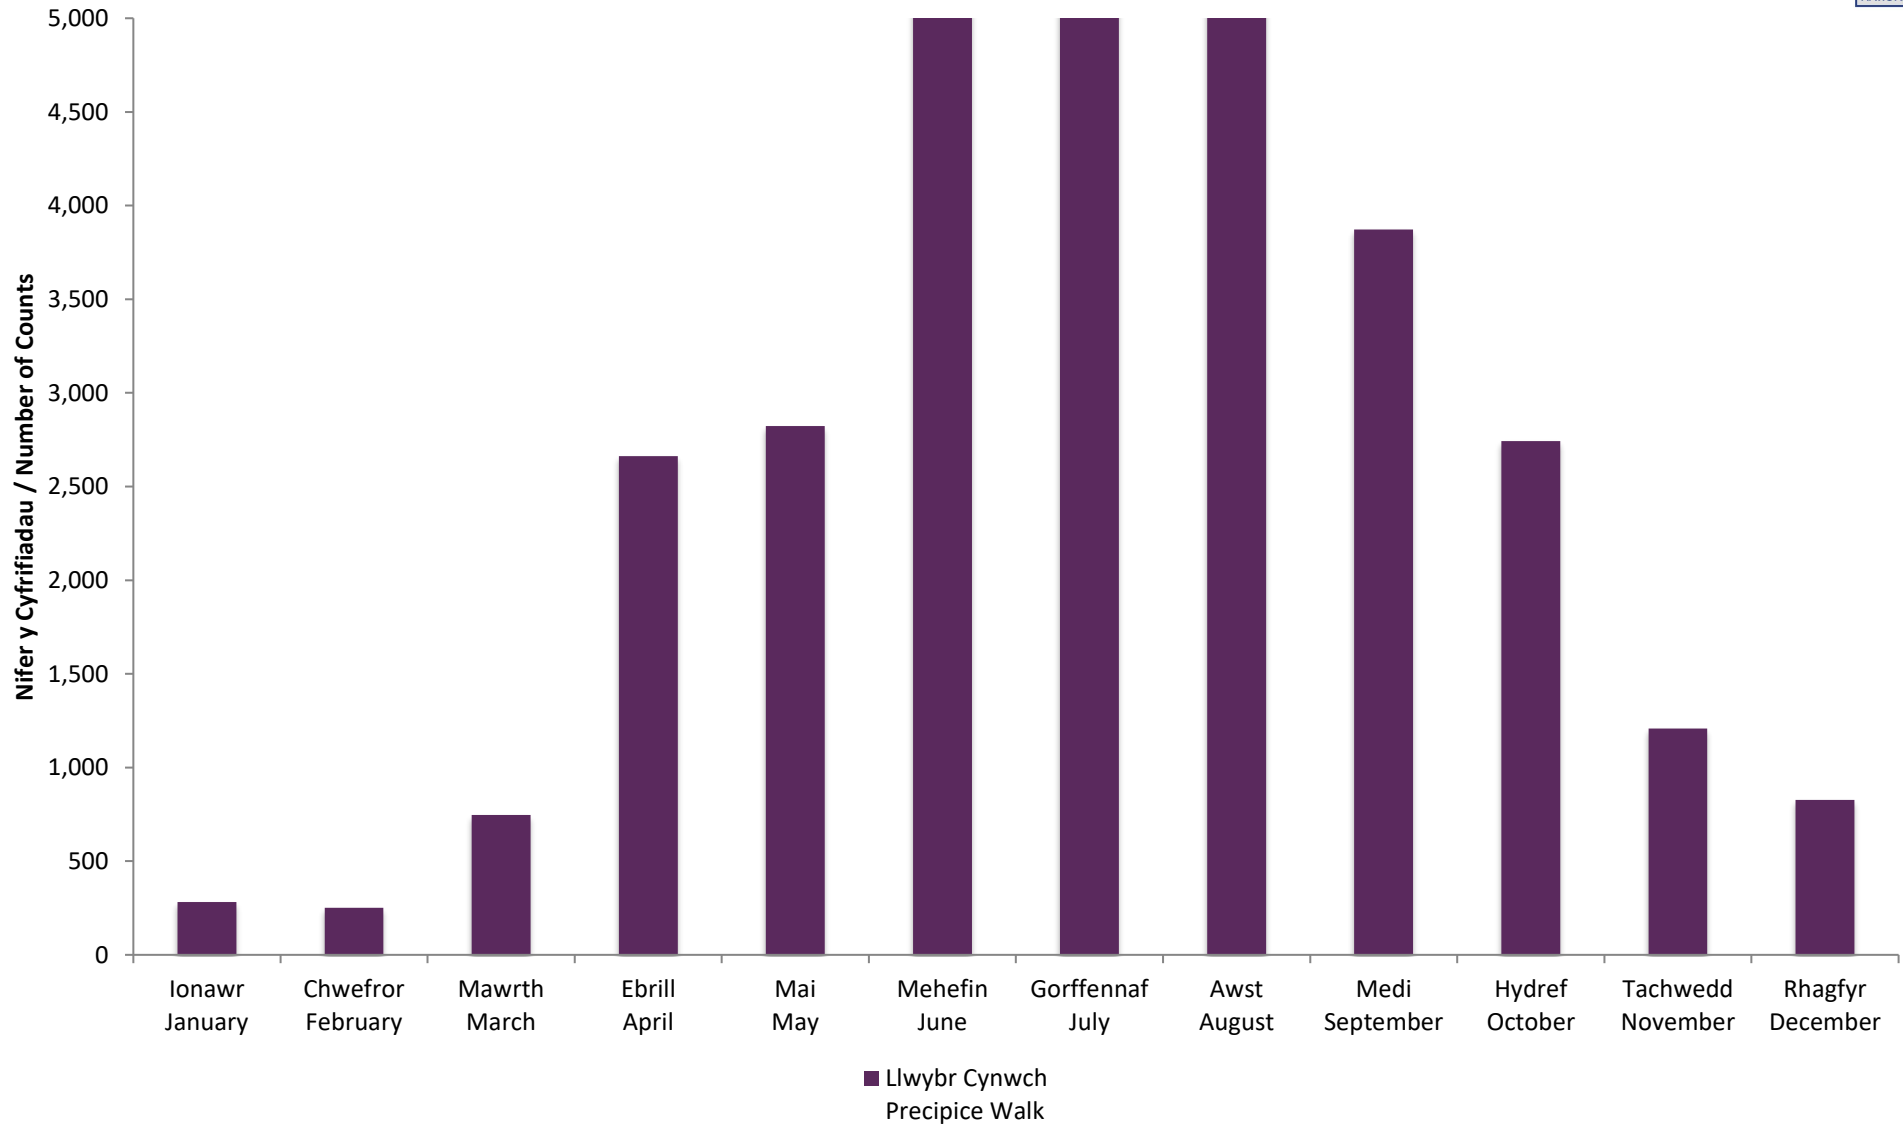

Llwybrau Eraill - Ffigyrau Monitro 2021 - Ffigyrau Cyfan - Cyfanswm Misol
Other Routes - Visitor Monitoring 2021 - Total Figures - Monthly Totals