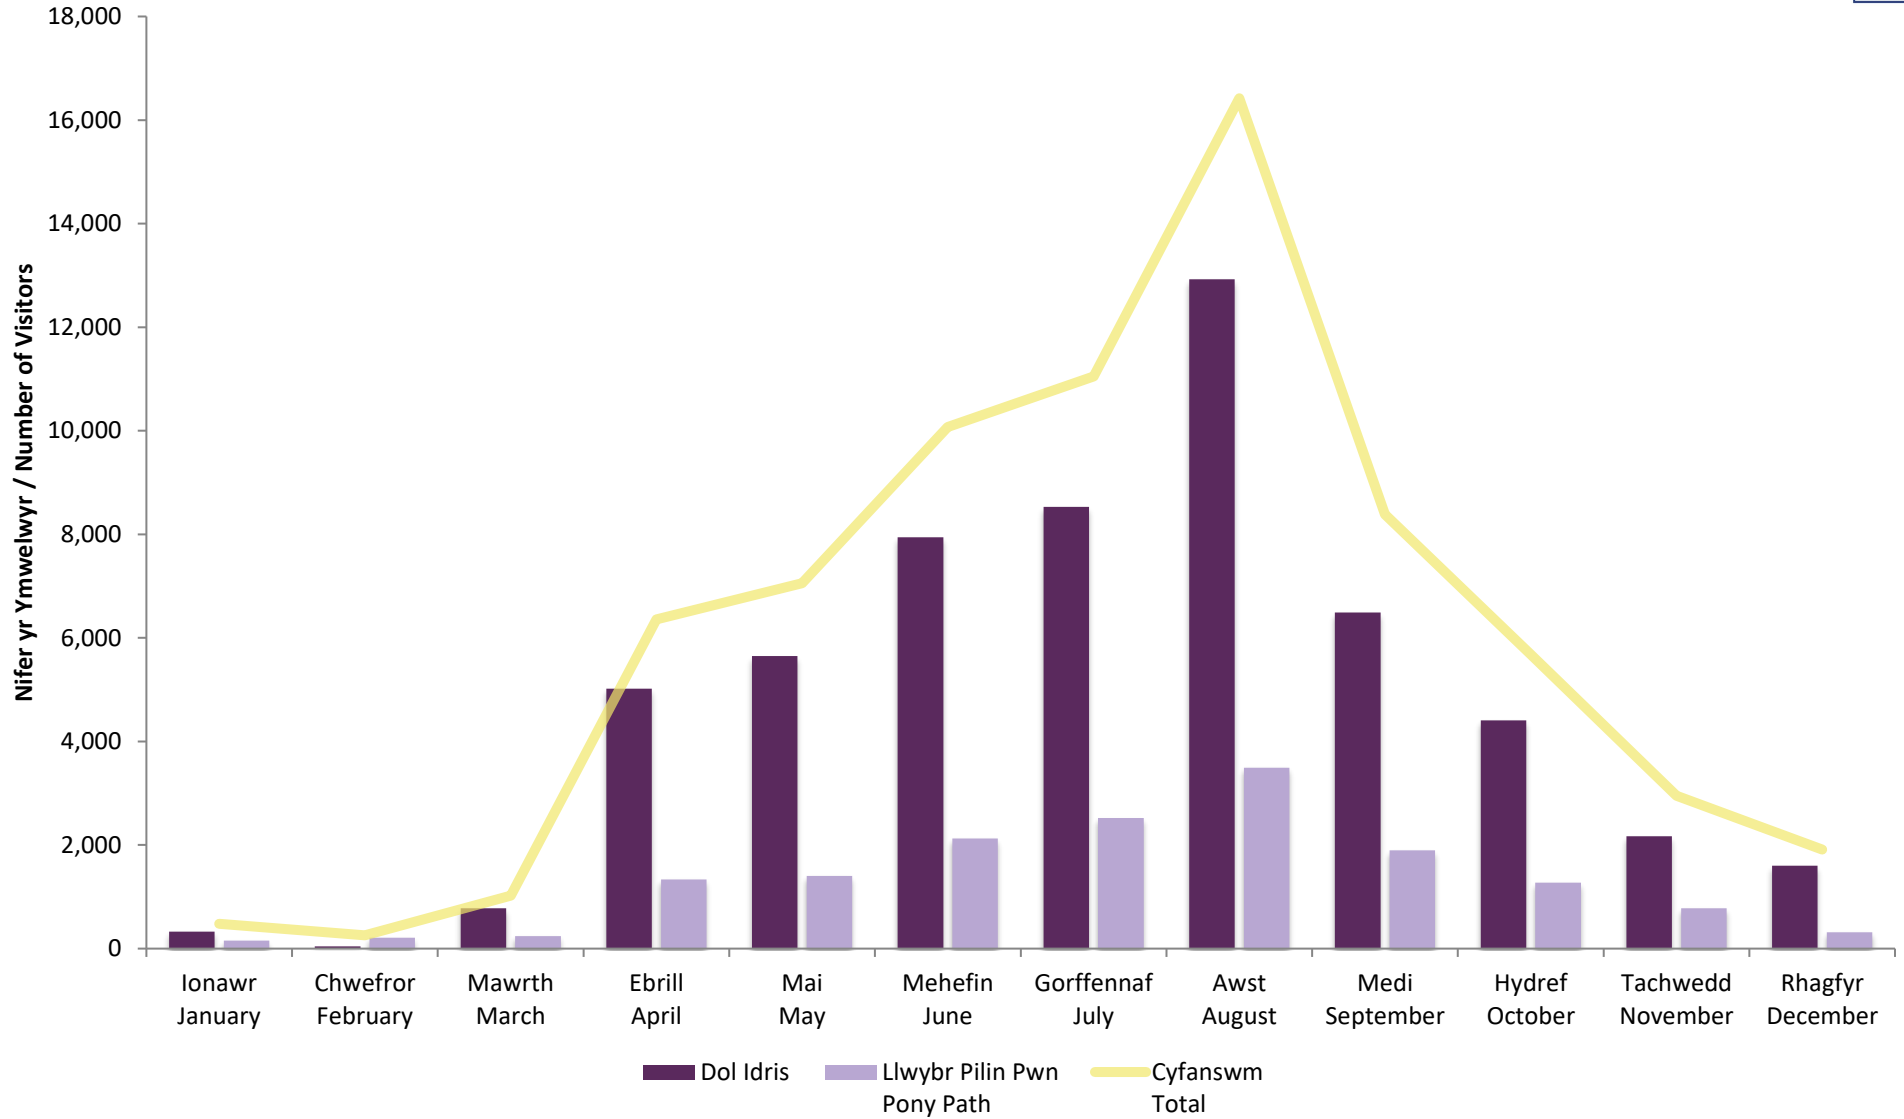

Cader Idris - Ffigyrau Monitro 2021 - Ffigyrau Unffordd - Cyfanswm Misol
Cader Idris - Visitor Monitoring 2021 - One-Way Figures - Monthly Totals