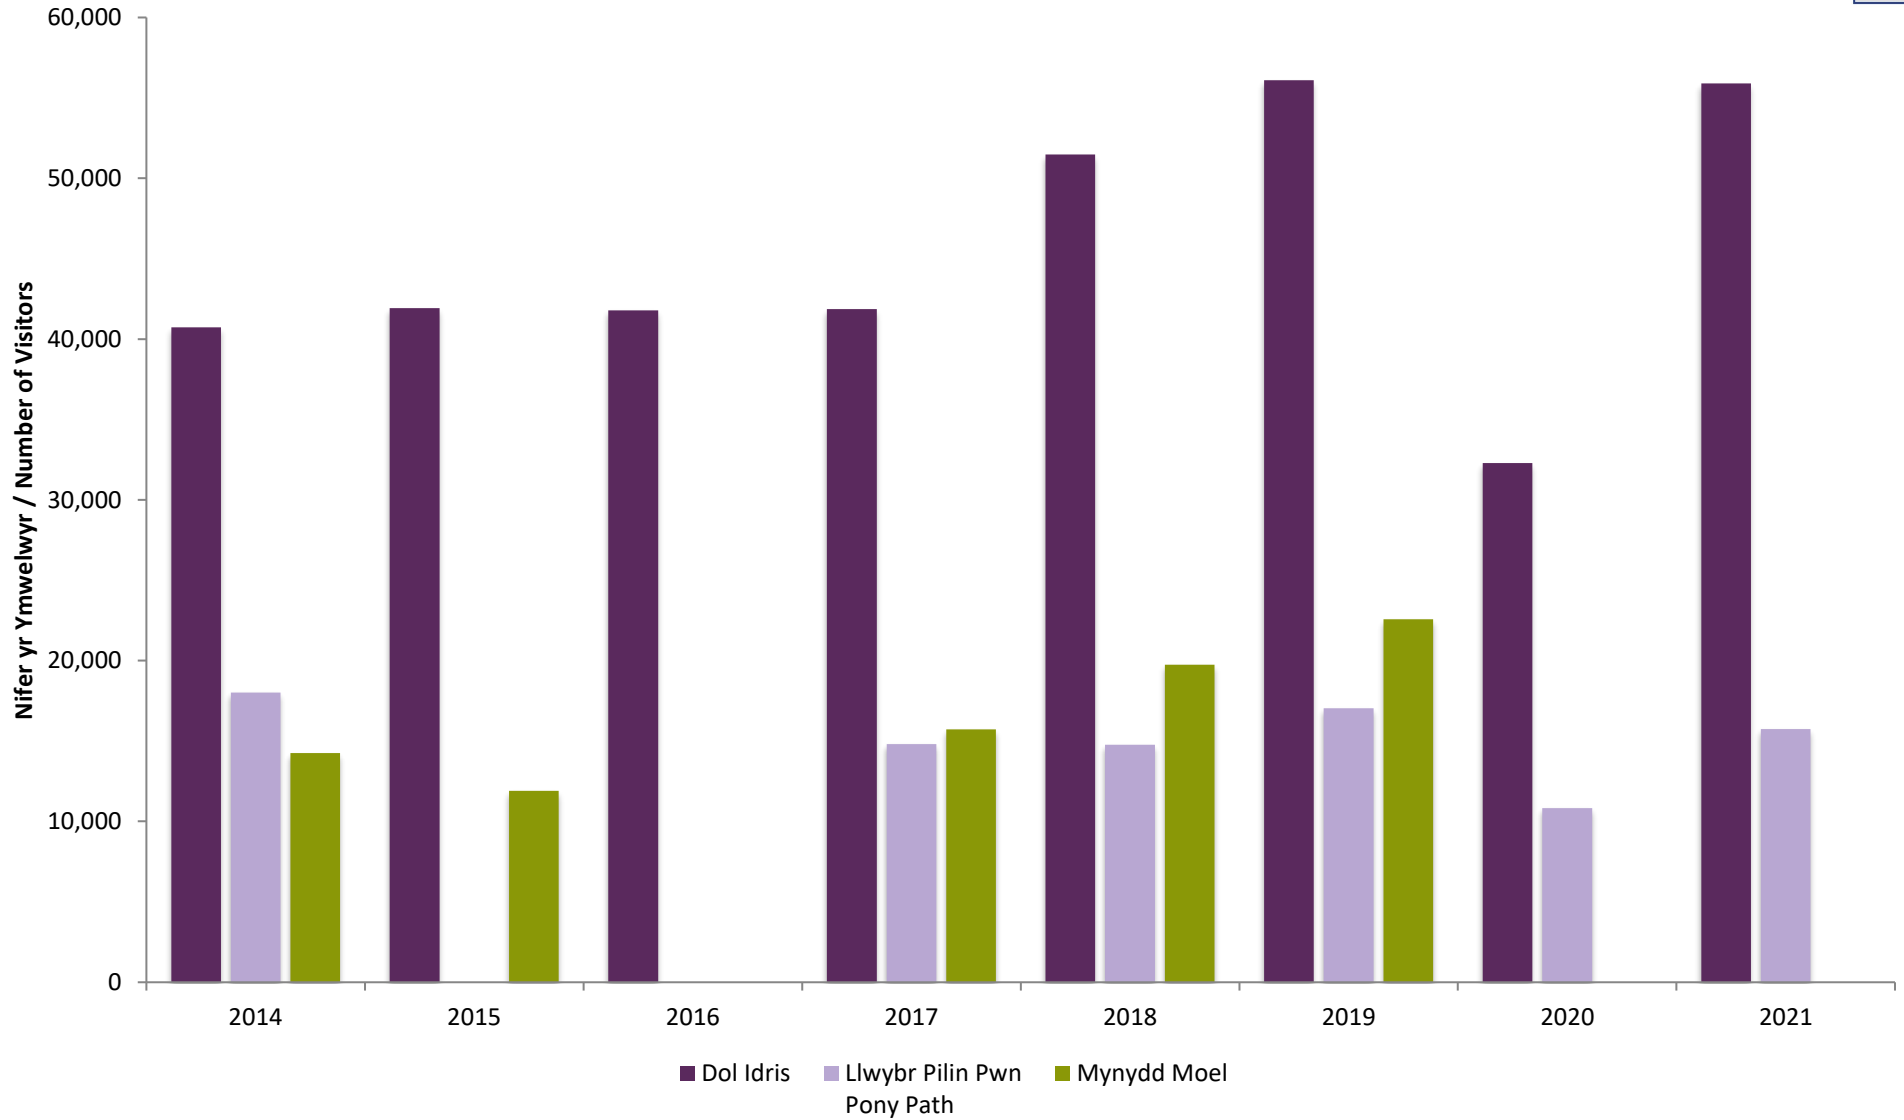

** Ffigyrau cyfan o fynd heibio ac
ail fynd heibio yw'r niferoedd yma

These numbers are total figures for
passing and re-passing

Cader Idris - Ffigyrau Monitro 2021 - Ffigyrau Unffordd - Cymhariaeth Blynyddol - 2014 i 2021
 Cader Idris - Visitor Monitoring 2021 - One-Way Figures - Yearly Comparison - 2014 to 2021