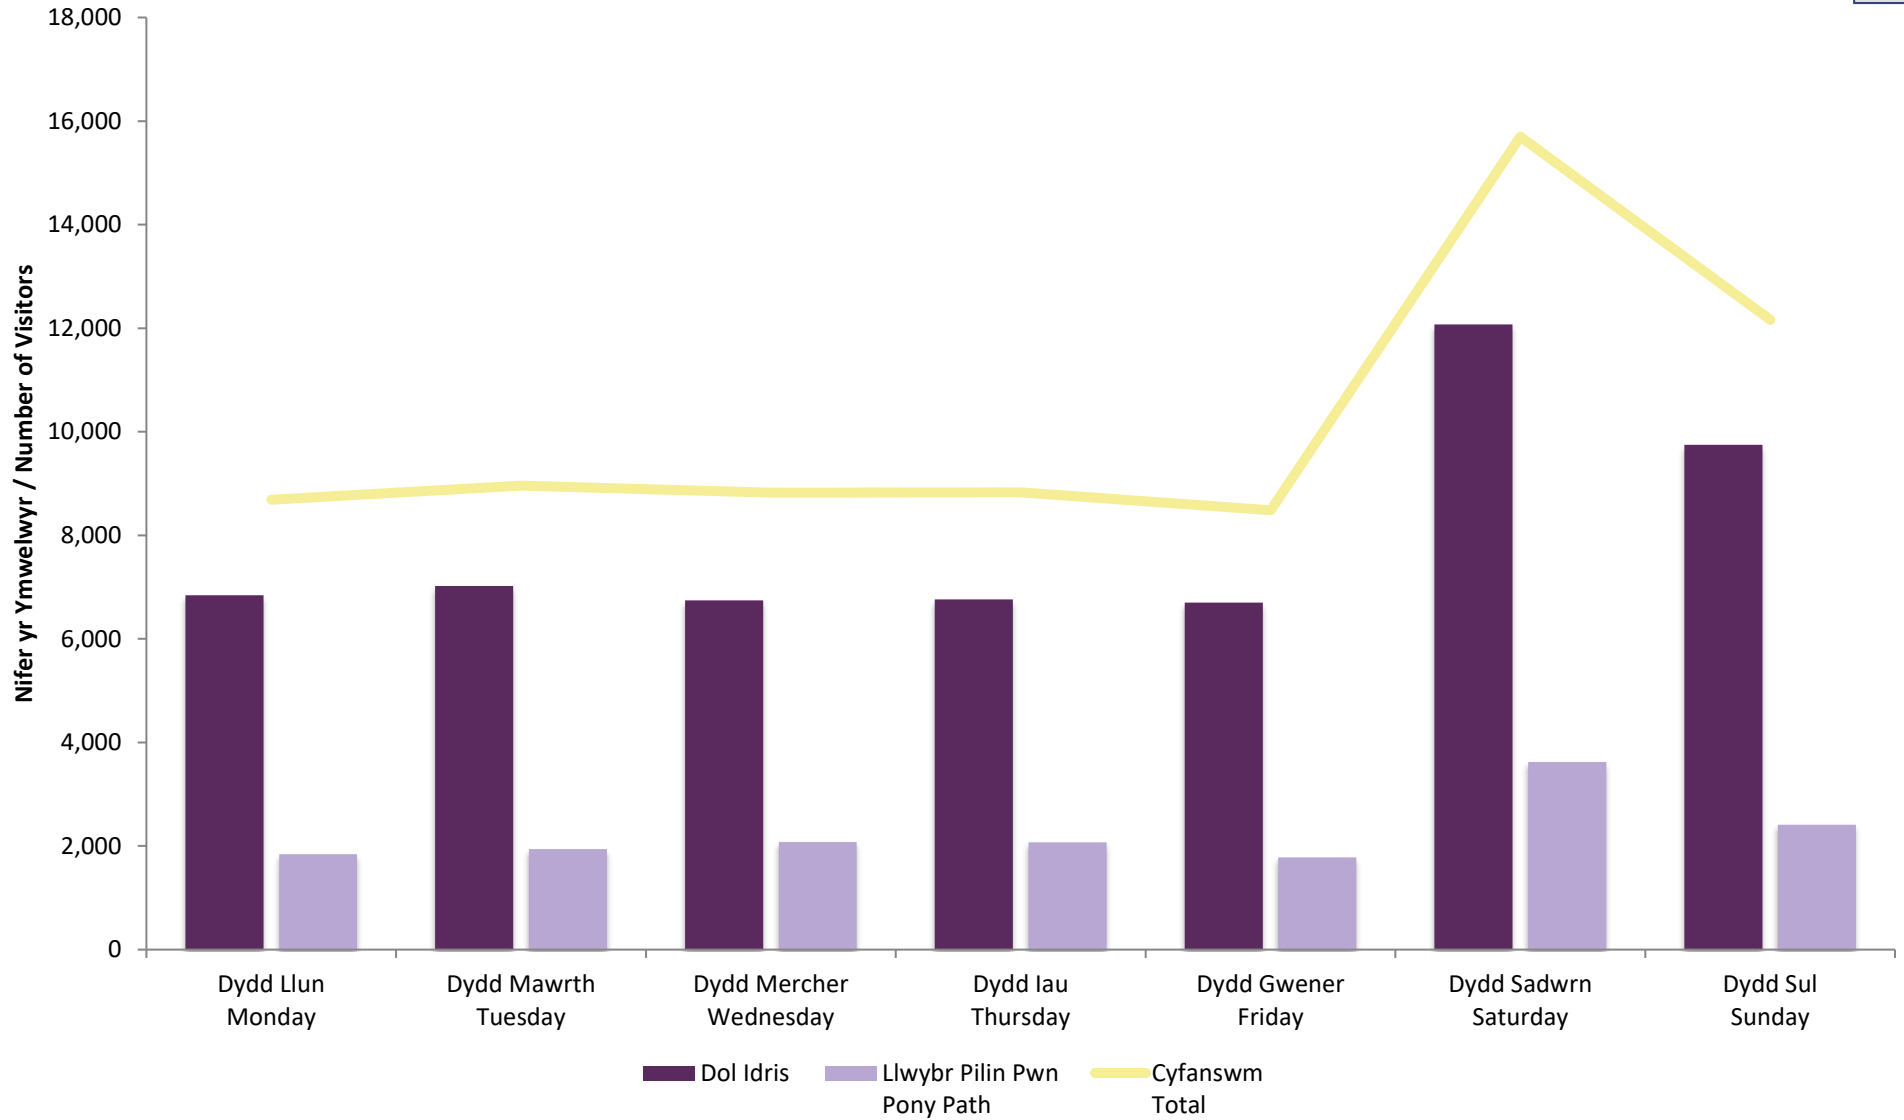

Cader Idris - Ffigyrau Monitro 2021 - Ffigyrau Unffordd - Cyfanswm Dydd o'r Wythnos
Cader Idris - Visitor Monitoring 2021 - One-Way Figures - Day of Week Totals