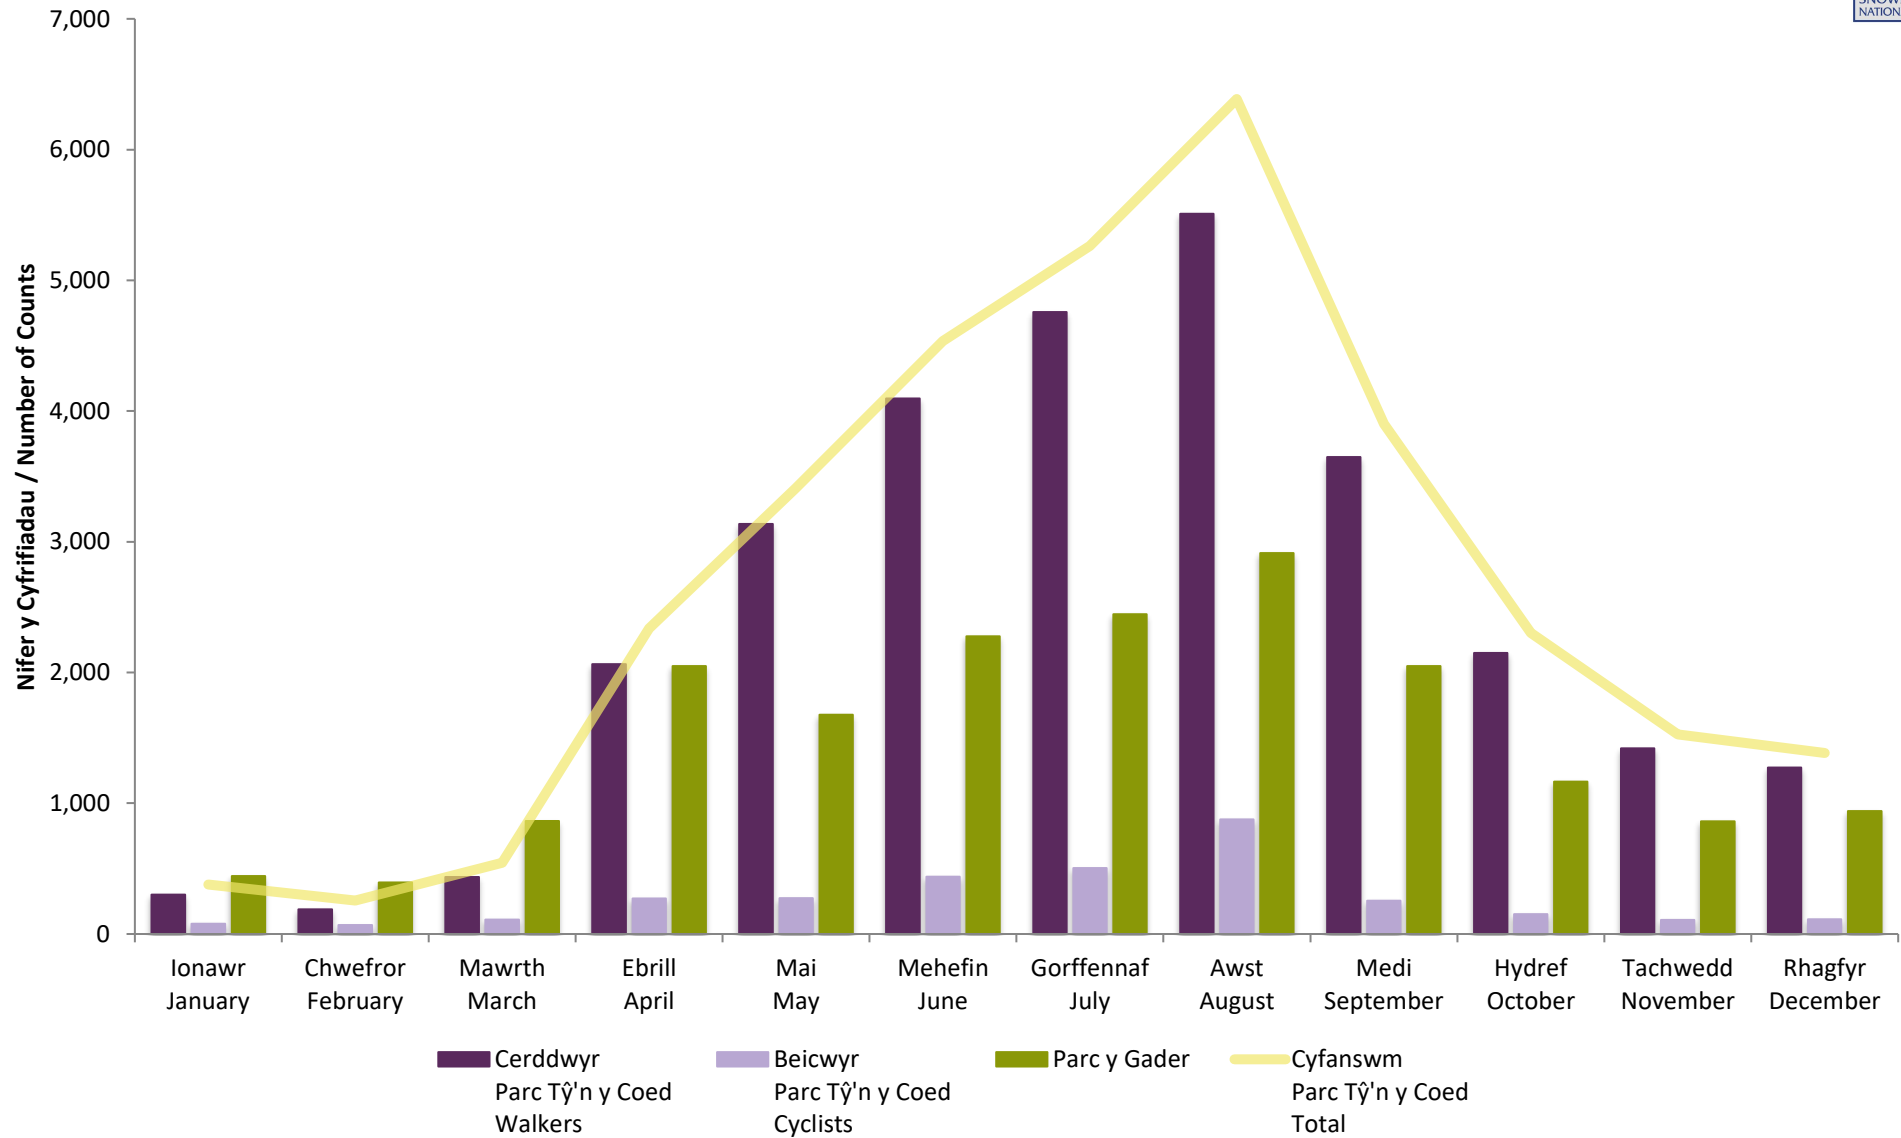

Lôn Gwyrfai - Ffigyrau Monitro 2021 - Ffigyrau Cyfan - Cyfanswm Misol
Lôn Gwyrfai - Visitor Monitoring 2021 - Total Figures - Monthly Totals