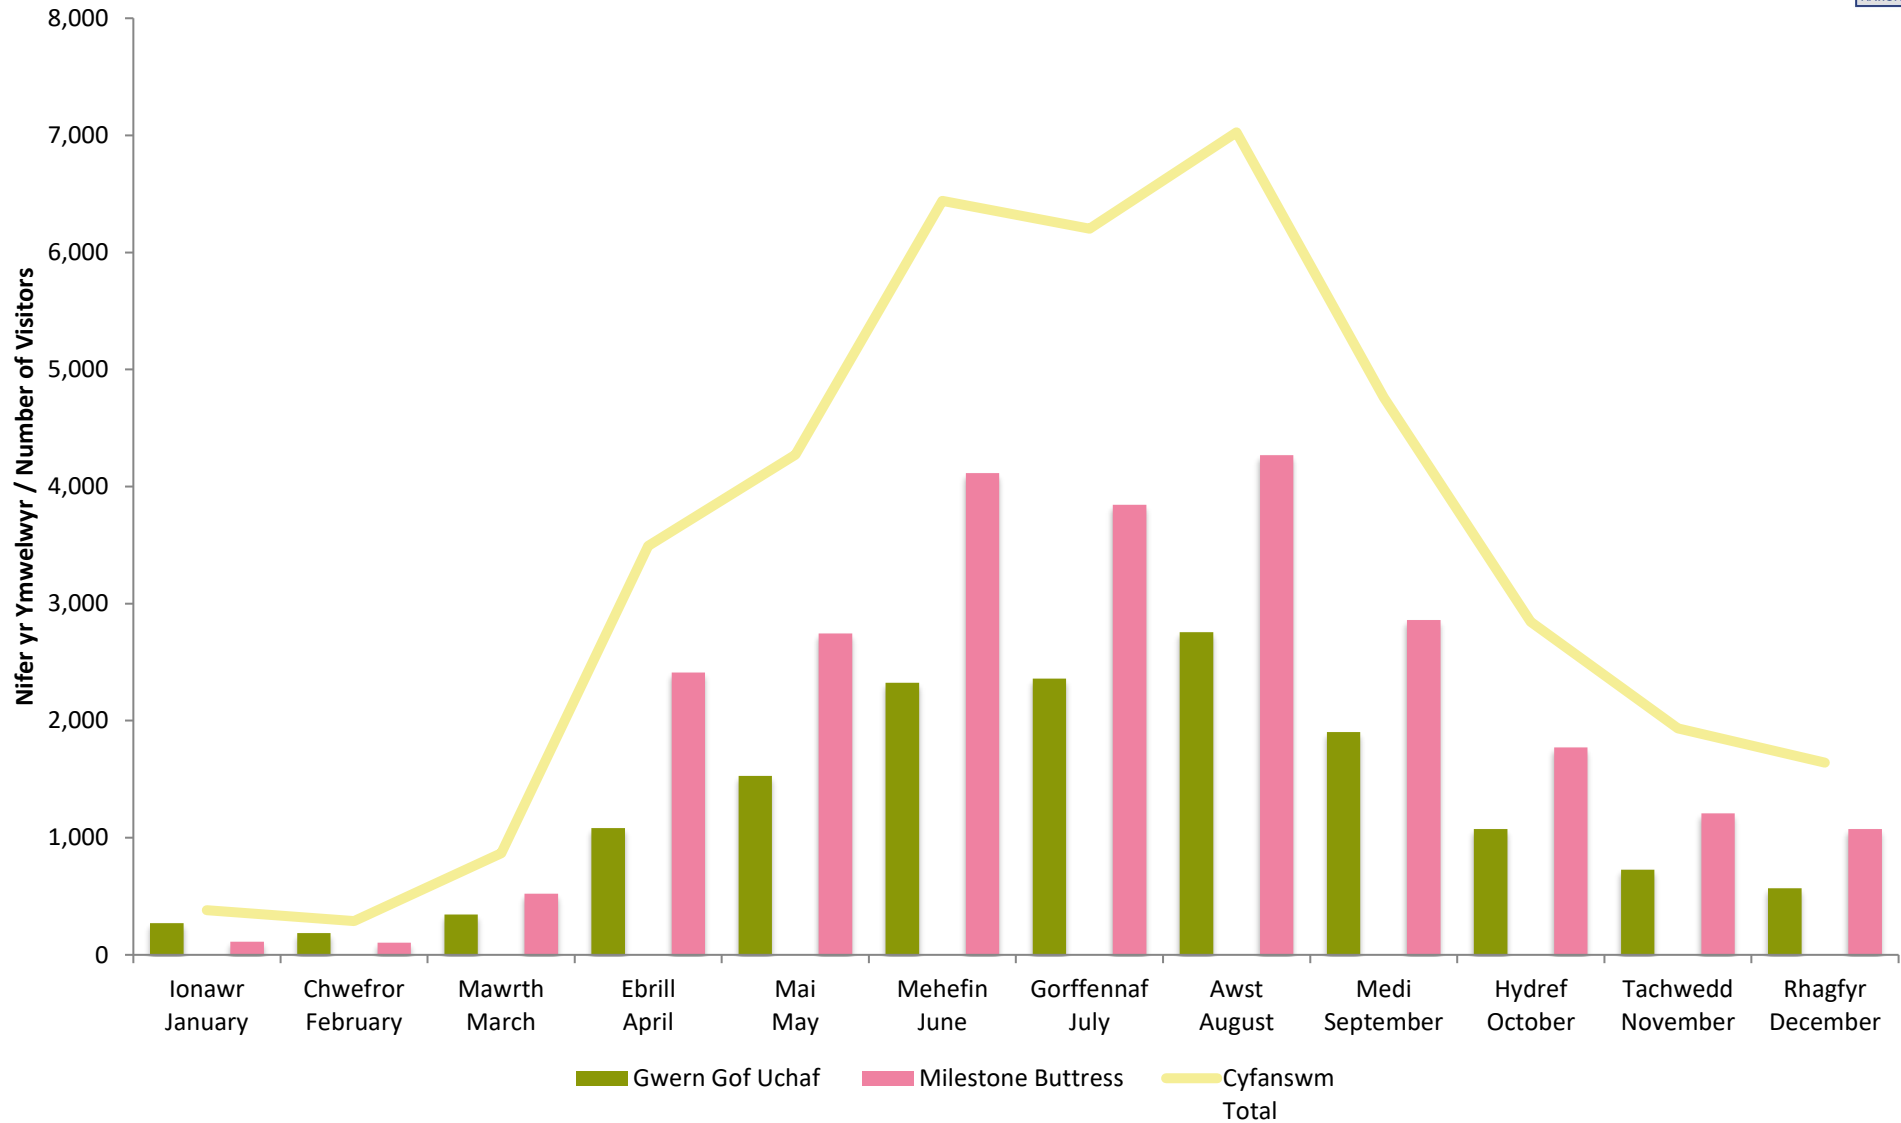

Ogwen ac Idwal - Ffigyrau Monitro 2021 - Ffigyrau Unffordd - Cyfanswm Misol
Ogwen & Idwal - Visitor Monitoring 2021 - One-Way Figures - Monthly Totals