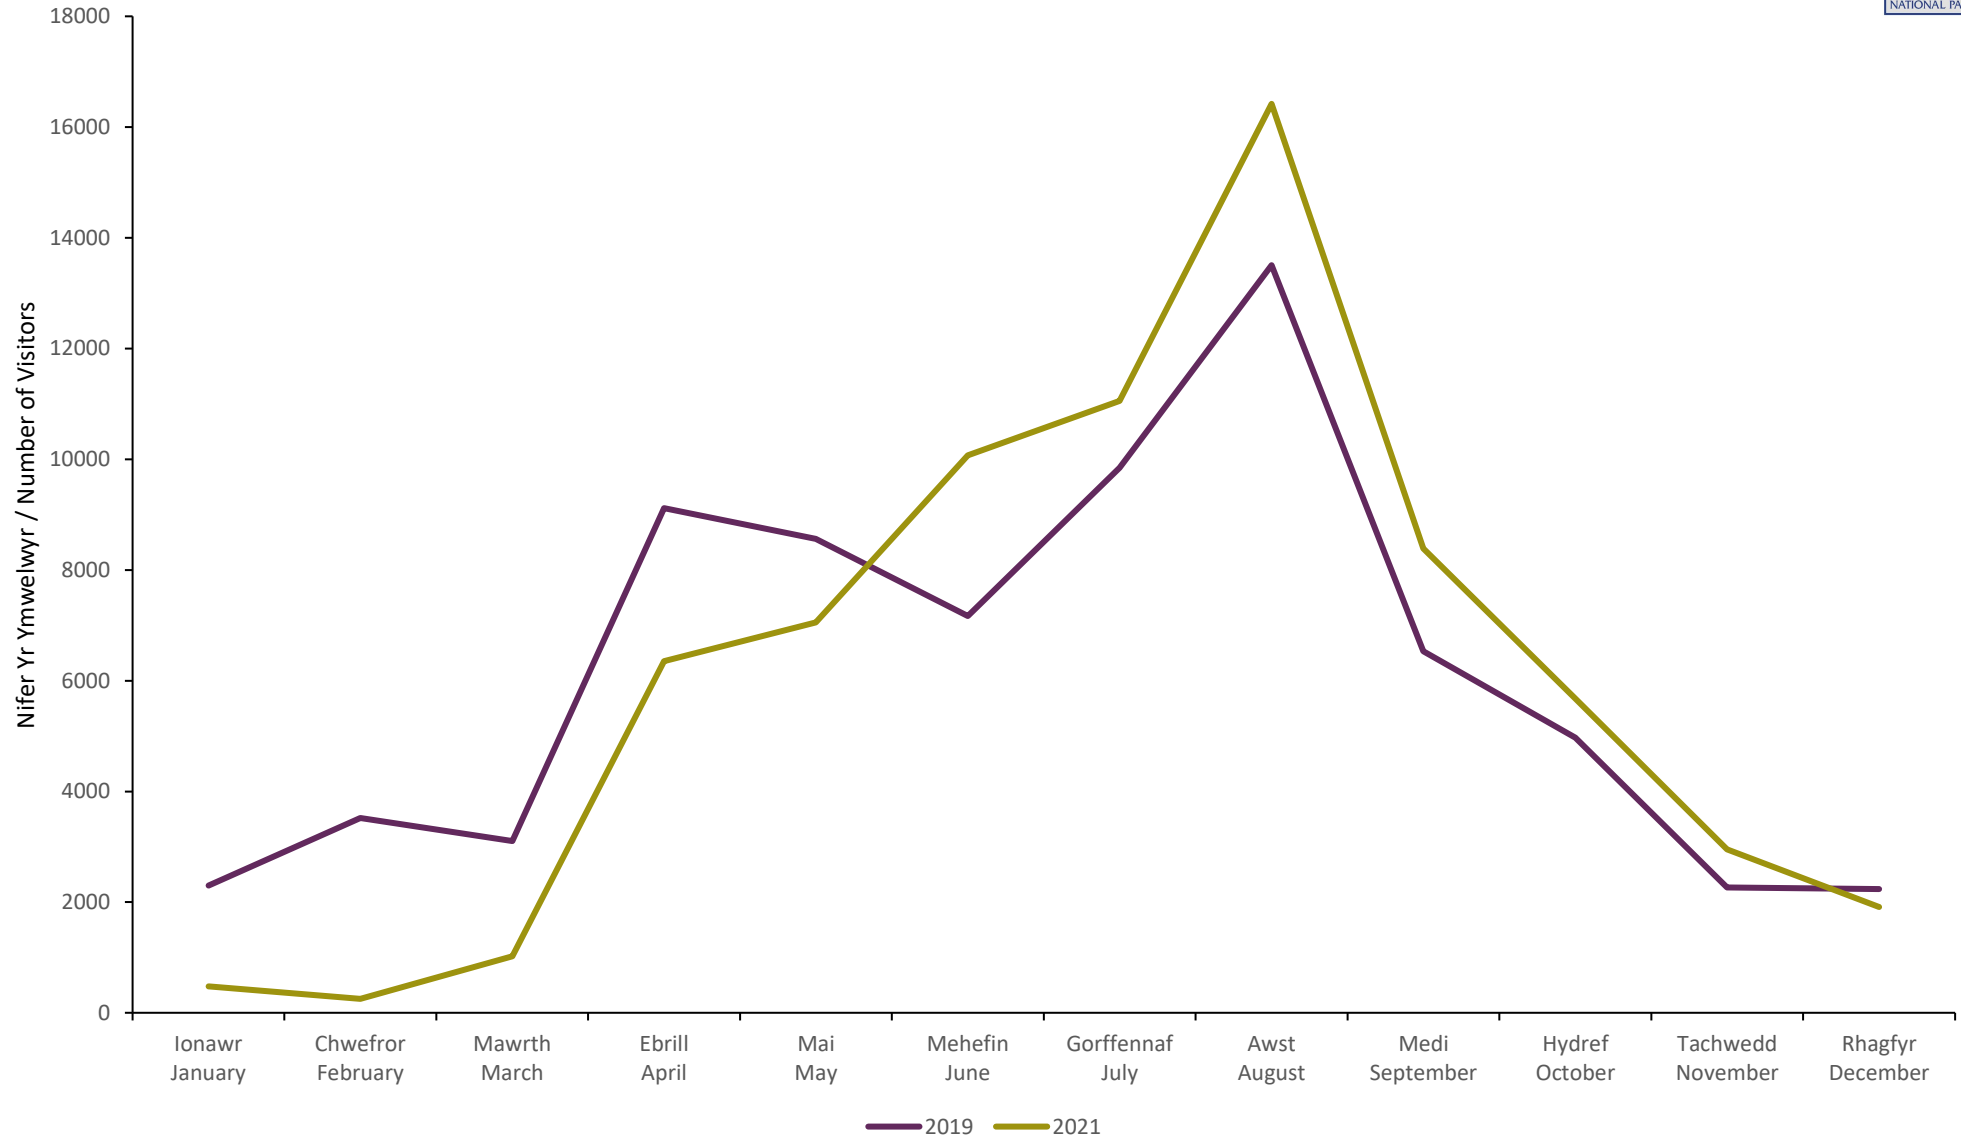

Cader Idris - Ffigyrau Monitro 2021 - Ffigyrau Unffordd - Cymhariaeth Cyfanswm Misol 2019 a 2021
Cader Idris - Visitor Monitoring 2021 - One Way Figures - Monthly Totals Comparison of 2019 and 2021