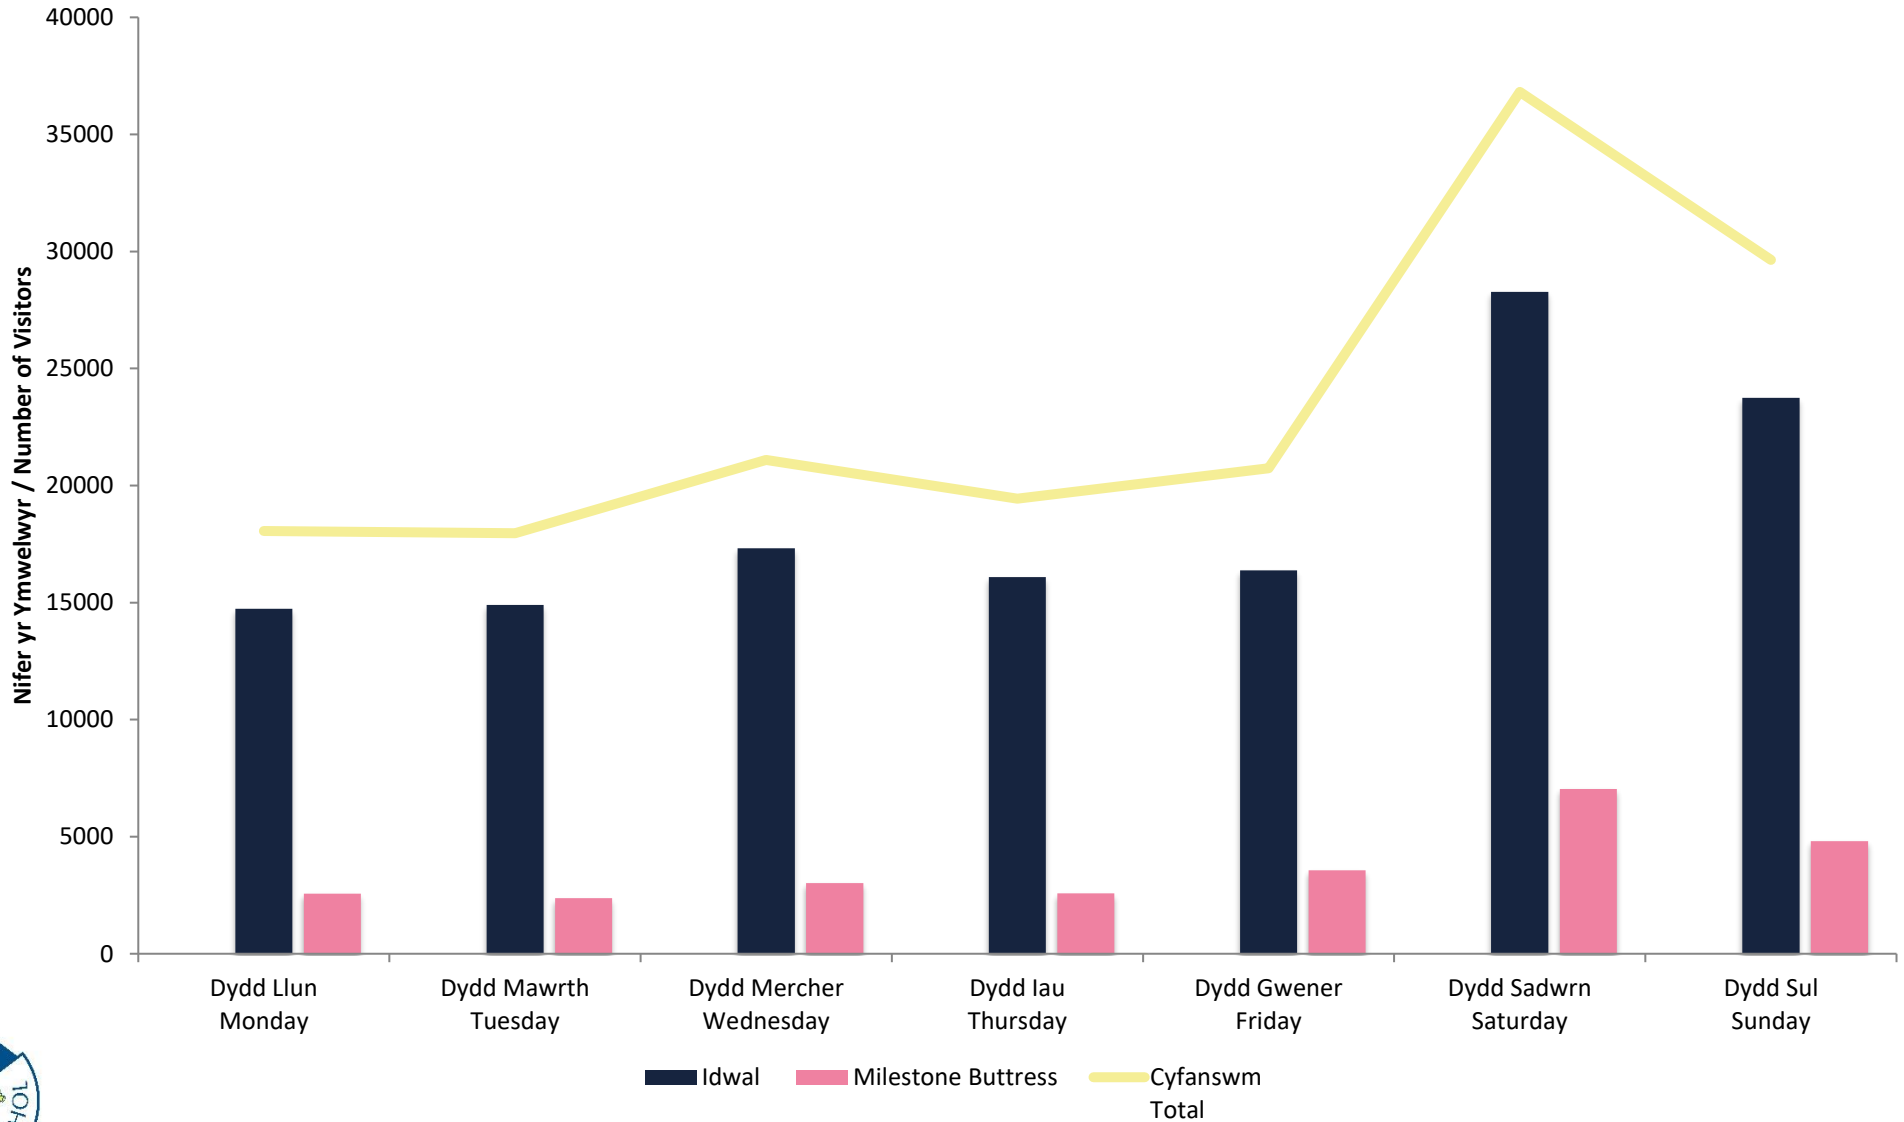

Ogwen ac Idwal - Ffigyrau Monitro 2025 - Ffigyrau Unffordd - Cyfanswm Dydd o'r Wythnos

Ogwen & Idwal - Visitor Monitoring 2025 - One-Way Figures - Day of Week Totals