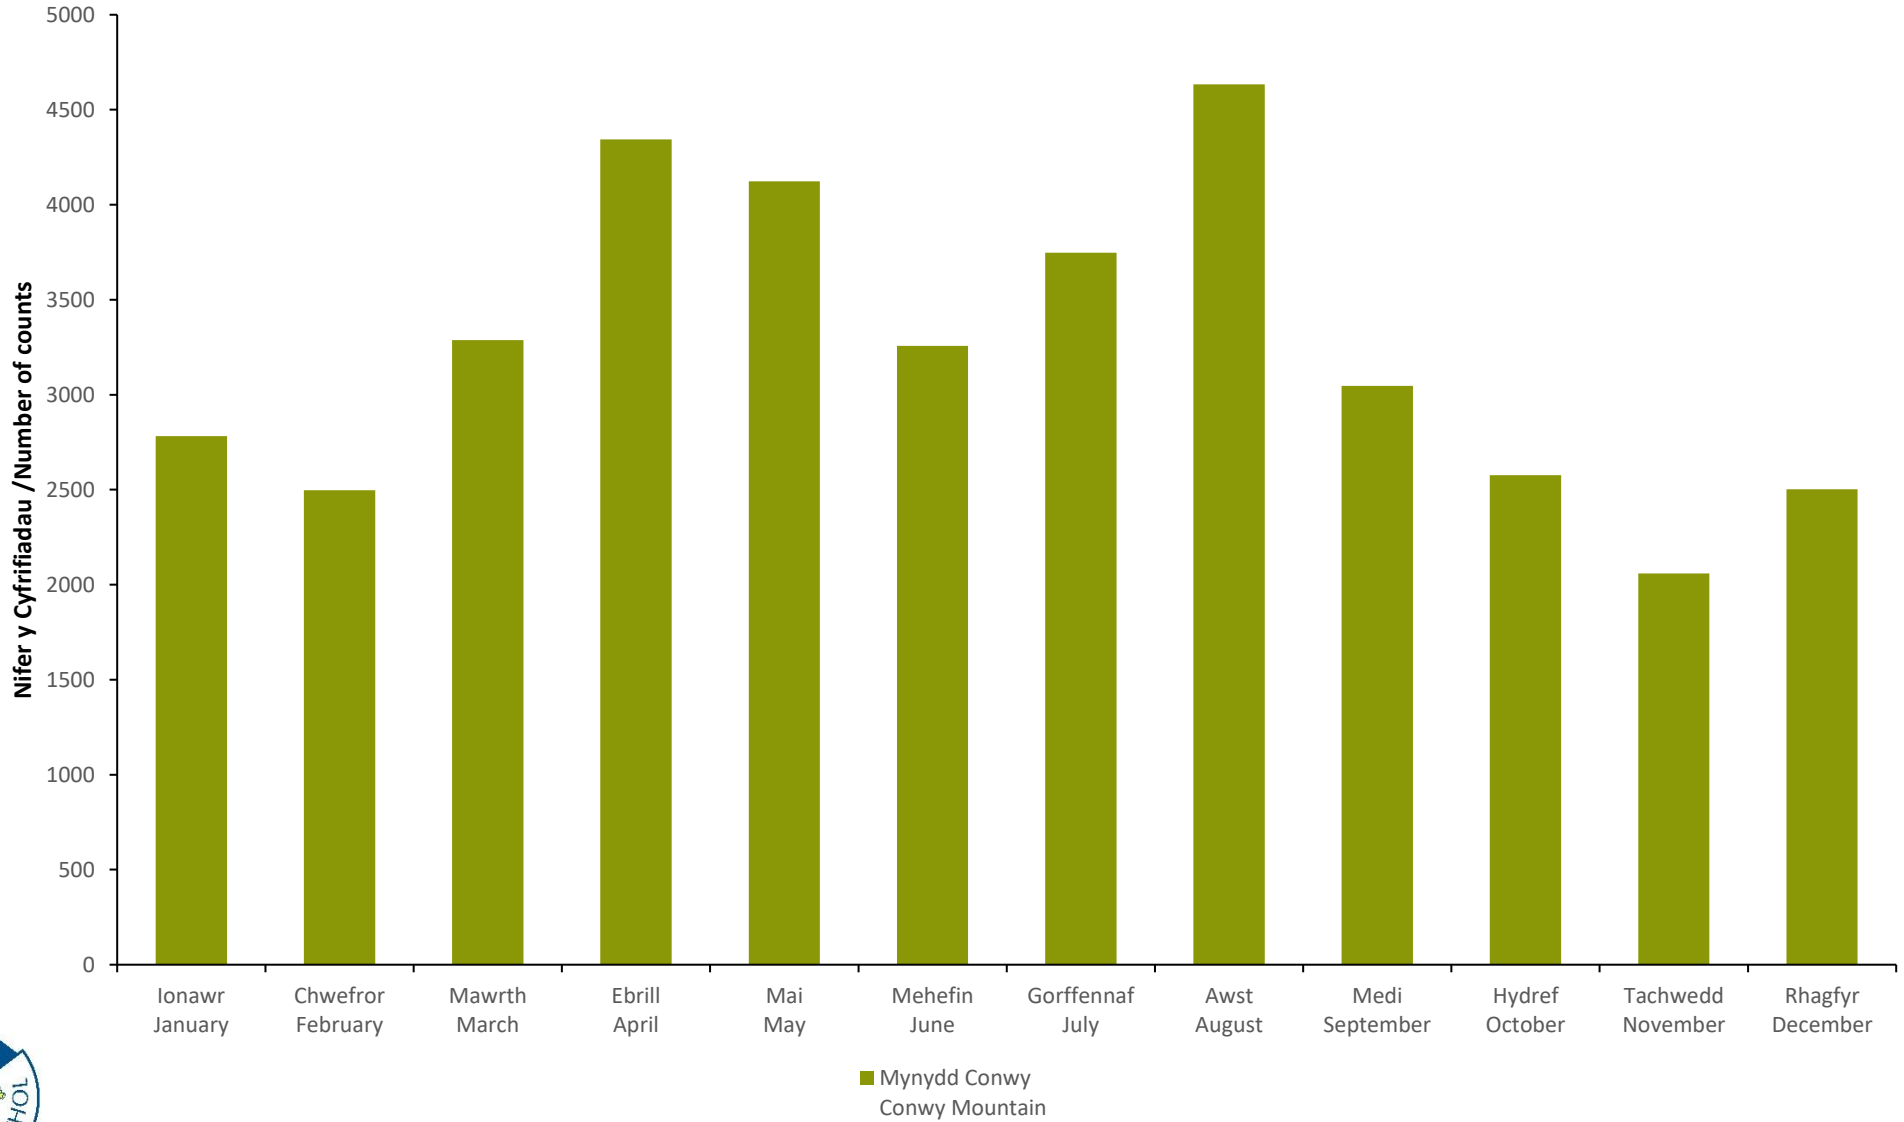

Mynydd Conwy - Ffigyrau Monitro 2025 - Ffigyrau Cyfan - Cyfanswm Misol
Conwy Mountain - Visitor Monitoring 2025 - Monthly Totals