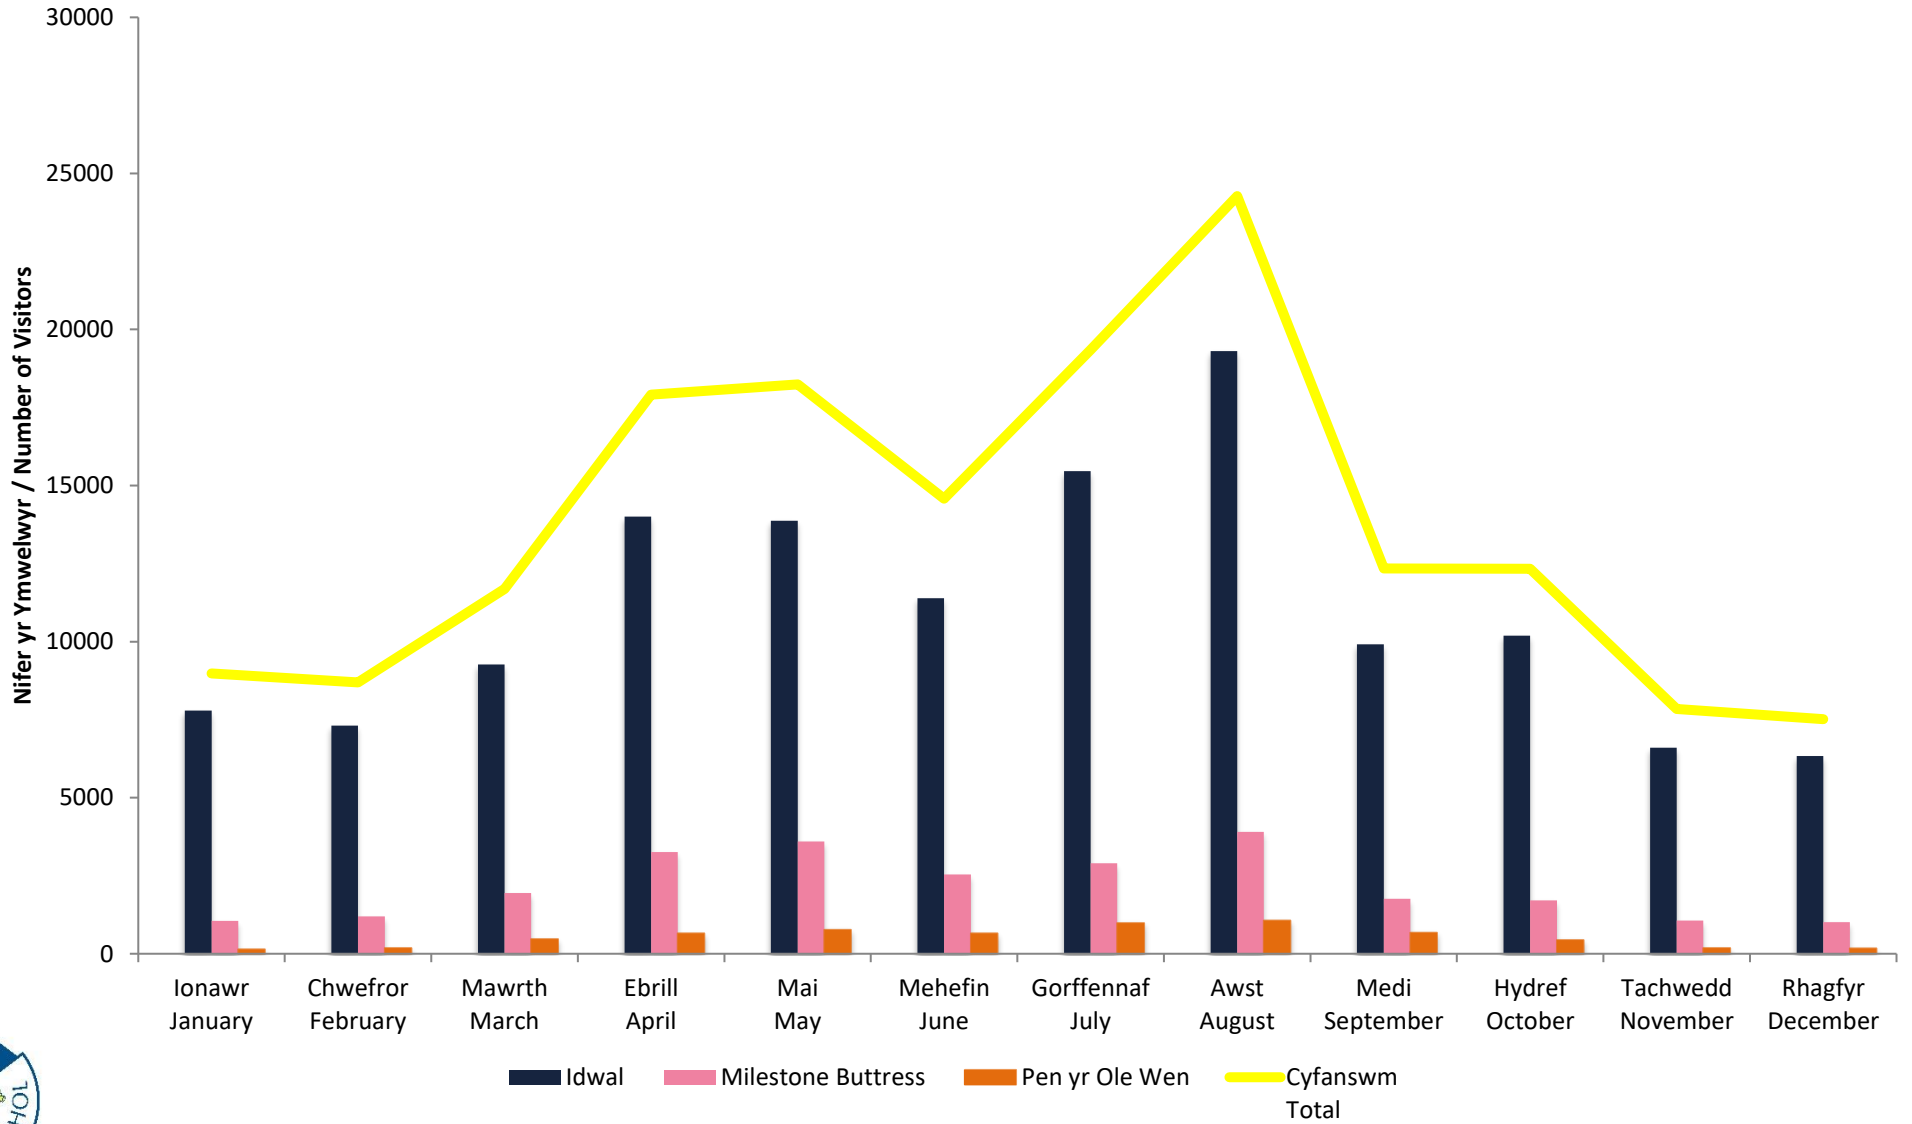

Ogwen ac Idwal - Ffigyrau Monitro 2025 - Ffigyrau Unffordd - Cyfanswm Misol
Ogwen & Idwal - Visitor Monitoring 2025 - One-Way Figures - Monthly Totals