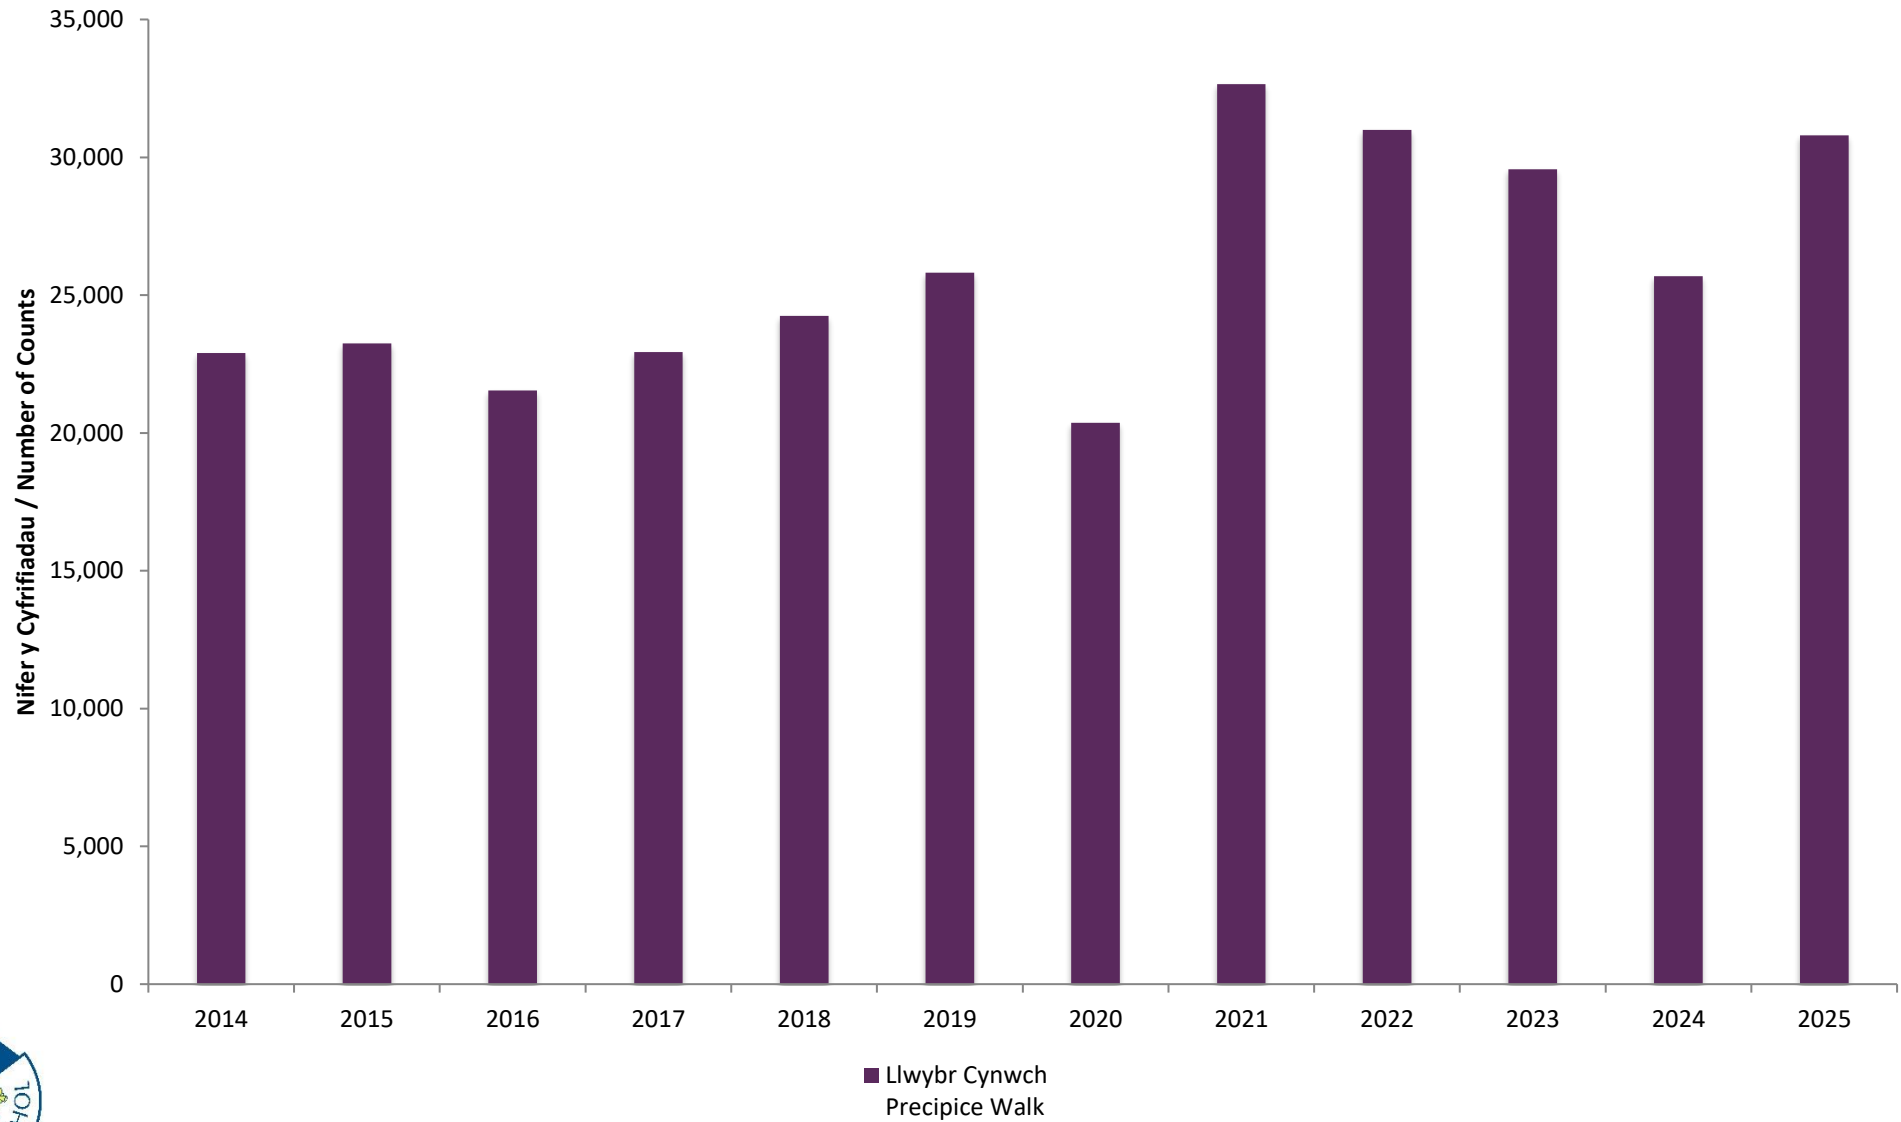

Llwybrau Eraill - Ffigyrau Monitro 2025 - Ffigyrau Cyfan - Cymhariaeth Blynnyddol - 2014 i 2025
Other Routes - Visitor Monitoring 2025 - Total Figures - Yearly Comparison - 2014 to 2025