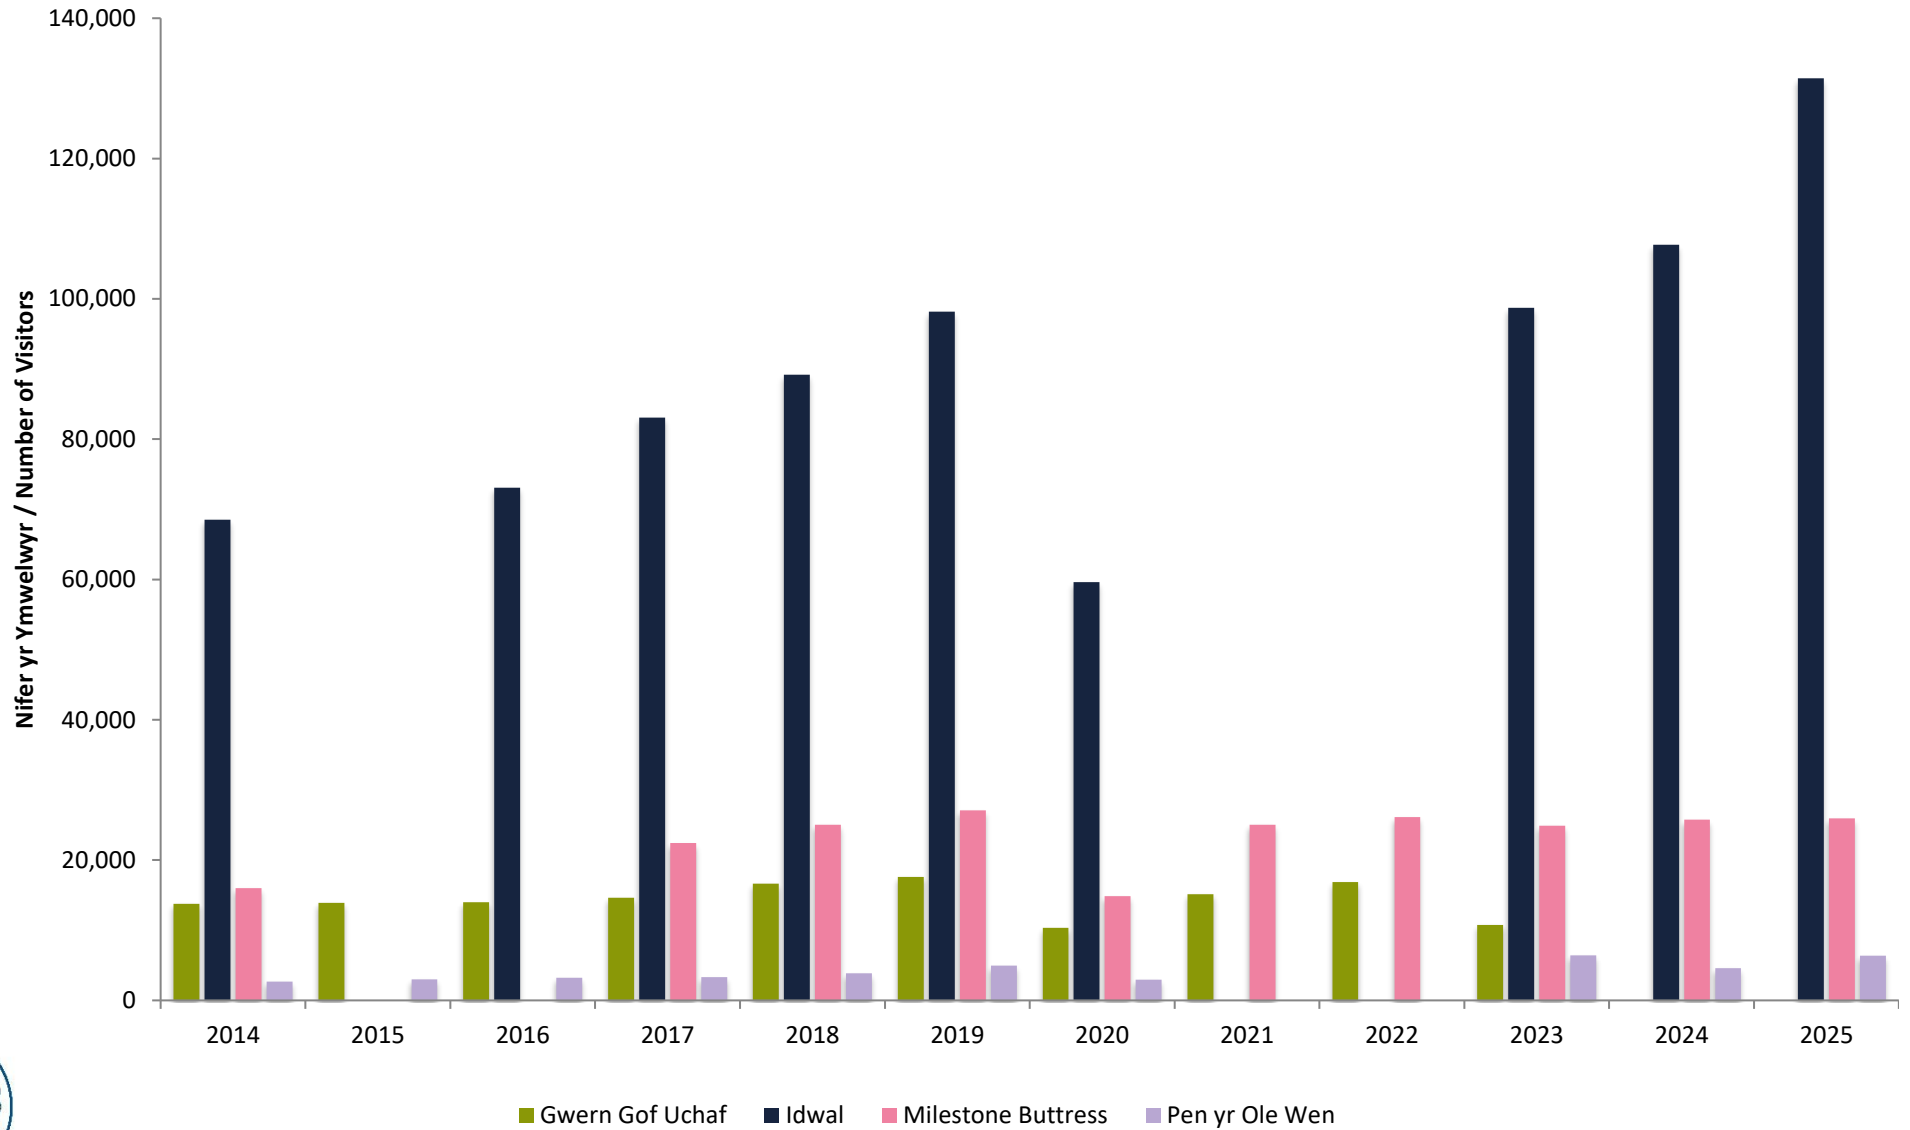

Ogwen ac Idwal - Ffigyrau Monitro 2025 - Ffigyrau Unffordd - Cymhariaeth Blynyddol - 2014 i 2025
Ogwen & Idwal - Visitor Monitoring 2025 - One-Way Figures - Yearly Comparison - 2014 to 2025