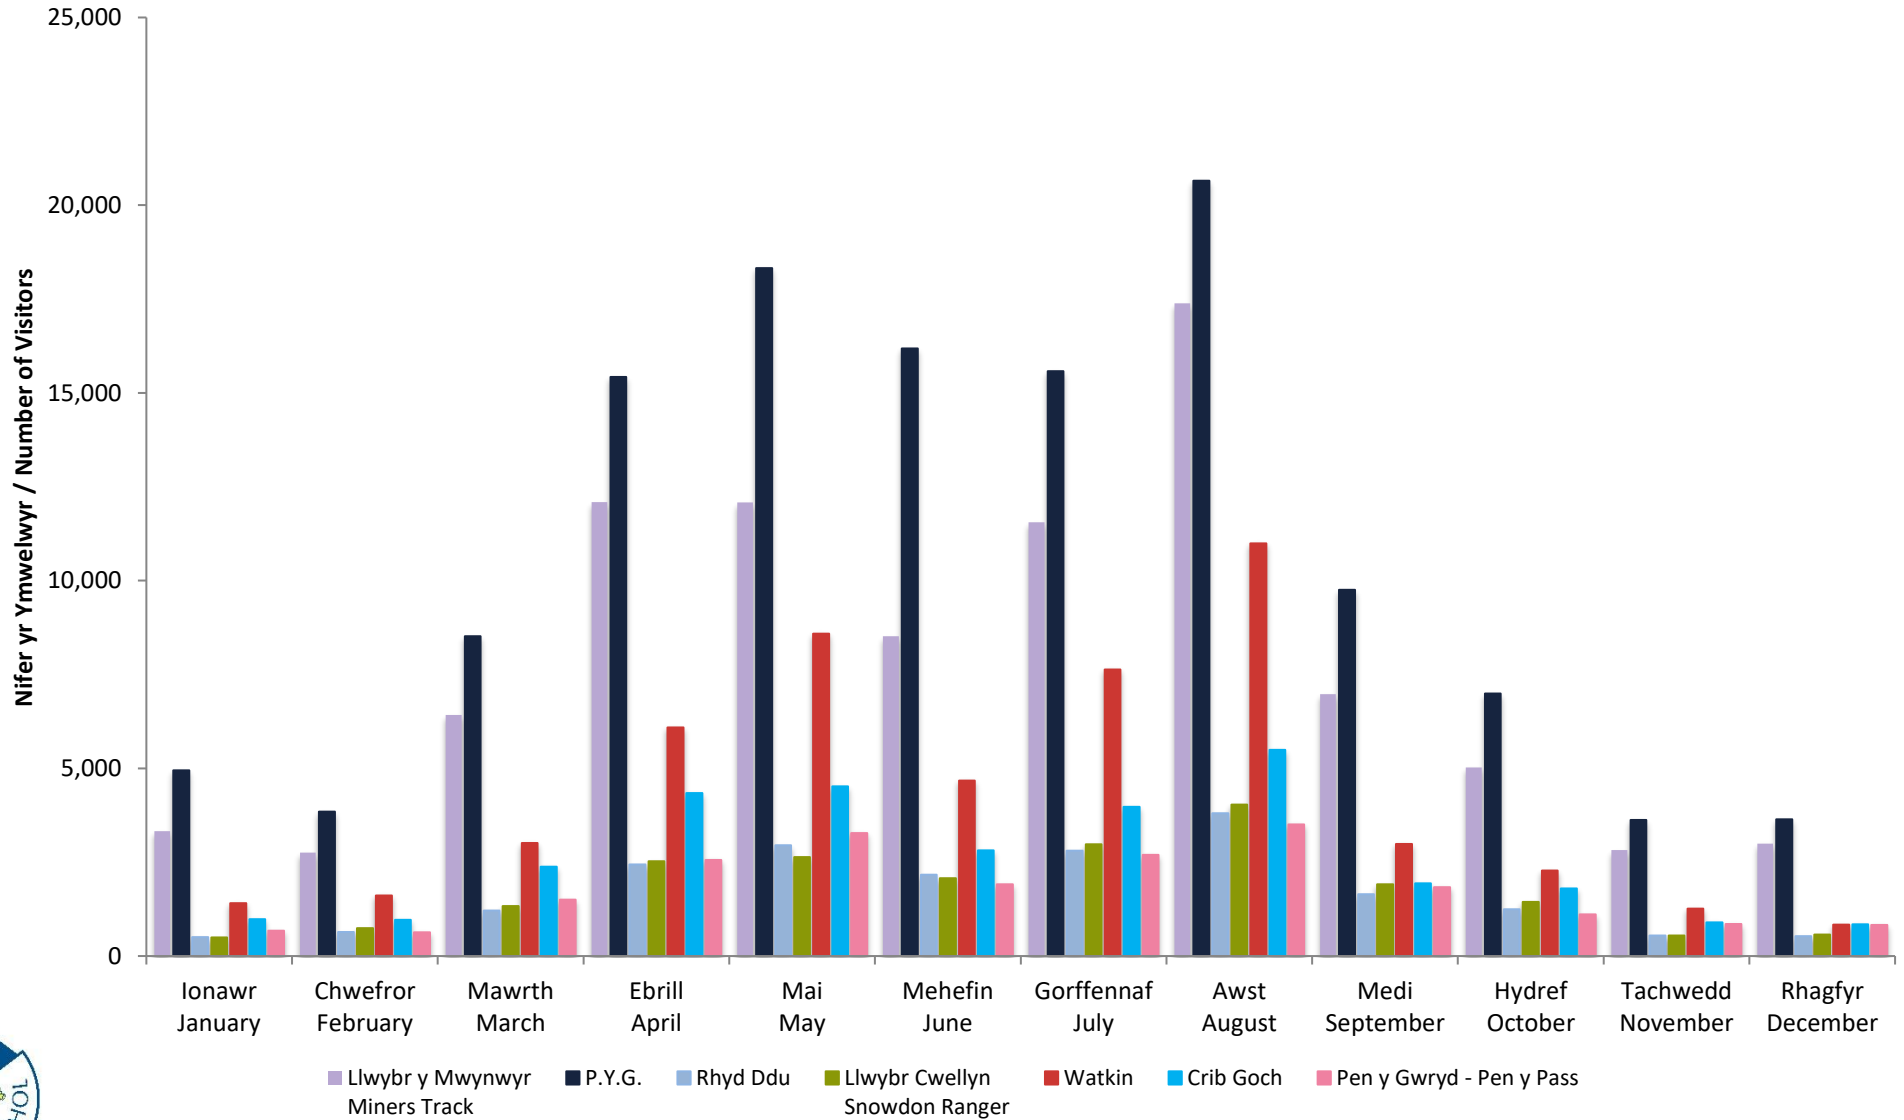

Yr Wyddfa - Ffigyrau Monitro 2025 - Ffigyrau Unffordd - Cyfanswm Misol
Yr Wyddfa - Visitor Monitoring 2025 - One-Way Figures - Monthly Totals